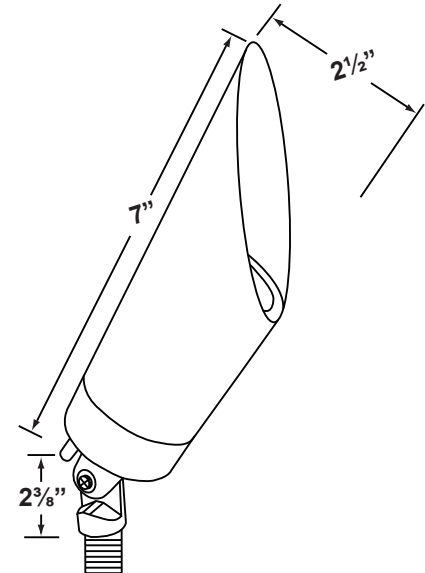

SPECIFICATION SHEET

PRODUCT # : CL-406-BT

• Directional Lights

• Cast Brass

Fixture Specifications:

Housing: Corrosion Resistant Cast Brass Finish: AB- Antique Brass or GM- Gun Metal Natural Toning process, may cause color to vary. Lens: Clear, Convex Glass Lens Light Source: Replacable 1-6W RGB LED module. Lumen output is between 15LM - 450LM. Standard 38° beam spread, with 15° & 60° options also included. LED Features: CCT Options: Presets: 2700K, 3000K, 4000K, 5000K RGB : Unlimited color wheel options & quick presets. Dimming: Every color choice Scenes: Customizable scenes with up to 8 colors. Compatibility: Amazon's Alexa and Google Home Music: The lights will follow music collected by a phone microphone. Knuckle: Swivel cast brass knuckle with thumb screw and 1/2" NPT threaded male hub on bottom.	Gasket: Silicone double gasketed for water-tight sealing Wiring: Fixture is prewired with a 10ft 18-2 SPT-2W direct burial cord. Wire connector sold separately. Universal connector (CX-839), and silicone filled wire nut (CX-854) are available from Corona Lighting. Mounting Spike: Standard injection molded 8 1/2" large spike with 1/2" NPT threaded female hub on bottom. Electrical Notes: A remote 12V transformer is required. Options are available from Corona Lighting. Voltage range for LED module is 10V-15V. Proper grease/lubricant is suggested on threaded parts during installation process. Warranty: Lifetime limited warranty on fixture housing. Ten (10) years warranty on LED module.

SMART ACCESSORIES

- CX-BTE Bluetooth Range Extender
- CX-BTG Wireless Bluetooth Mesh Gateway

JOB INFORMATION