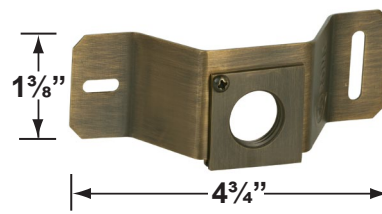

Mounting Risers

- CX-682B 6" Brass Riser, 1/2" NPT Male/Female, **AB-Antique Bronze, GM-Gun Metal**
- CX-683B 12" Brass Riser, 1/2" NPT Male/Female, **AB-Antique Bronze, GM-Gun Metal**
- CX-684B 18" Brass Riser, 1/2" NPT Male/Female, **AB-Antique Bronze, GM-Gun Metal**
- CX-685B 24" Brass Riser, 1/2" NPT Male/Female, **AB-Antique Bronze, GM-Gun Metal**

CX-682B-GM 6"

CX-683B-AB 12"

CX-684B-GM 18"

CX-685B-AB 24"

CX-719B-AB

CX-718B-GM

CX-722-BR

ACCESSORIES SHEET