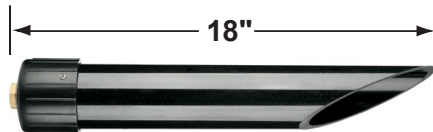

PRODUCT # : CL-406-BT

• Directional Lights

• Cast Brass

Mounting Pedestals

- CX-601-BK 1" PVC Mounting Pedestal, 1/2" NPT, **Black**
- CX-601-VG 1" PVC Mounting Pedestal, 1/2" NPT, **Verde Green**
- CX-603-BK 3" PVC Mounting Pedestal, 1/2" NPT Female Brass Hub on top, **Black**
- CX-603-VG 3" PVC Mounting Pedestal, 1/2" NPT Female Brass Hub on top, **Verde Green**

CX-603-BK

- CX-604-BK 1" PVC Adjustable Mounting Pedestal, 1/2" NPT, **Black**
- CX-621-BK 1" PVC Cap, 1/2" NPT, **Black**
- CX-621-VG 1" PVC Cap, 1/2" NPT, **Verde Green**
- CX-622-BK 2" PVC Cap, 1/2" NPT, **Black**
- CX-622-VG 2" PVC Cap, 1/2" NPT, **Verde Green**
- CX-624-BK 3" PVC Cap, 1/2" NPT Female Brass Hub, **Black**
- CX-624-VG 3" PVC Cap, 1/2" NPT Female Brass Hub, **Verde Green**

Mounting Canopies

- CX-705B Brass Flat Canopy, 1/2" NPT, **AB- Antique Bronze, GM-Gun Metal**
- CX-709B Brass Raised Canopy, 1/2" NPT, **AB- Antique Bronze, GM-Gun Metal**
- CX-718B 5" Brass Canopy, 3-Hole 1/2" NPT, **AB- Antique Bronze, GM-Gun Metal**
- CX-719B Brass Tree Mounting Bracket, 1/2" NPT, **AB- Antique Bronze, GM-Gun Metal**
- CX-720-BR Brass Tree mount Canopy with 9" Rubber Strap stretches to 14, **Natural Brass**
- CX-721-BR Brass Tree mount Canopy with 15" Rubber Strap stretches to 22", **Natural Brass**
- CX-722-BR Brass Tree mount Canopy with 22" Rubber Strap stretches to 33", **Natural Brass**
- CX-723-BR Brass Tree mount Canopy with 31" Rubber Strap stretches to 45", **Natural Brass**
- CX-724-BR Brass Tree mount Canopy with 41" Rubber Strap stretches to 61", **Natural Brass**