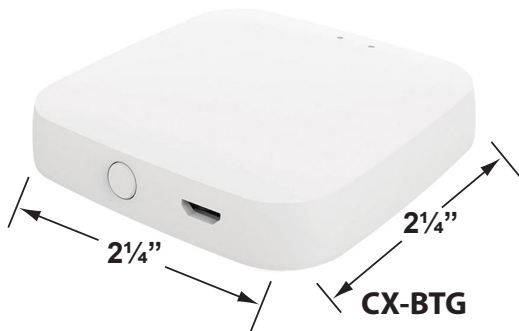

SPECIFICATION SHEET

PRODUCT # : CL-406-BT

• Directional Lights

• Cast Brass

Fixture Specifications:

<p>Housing: Corrosion Resistant Cast Brass</p> <p>Finish: AB- Antique Brass or GM- Gun Metal Natural Toning process, may cause color to vary.</p> <p>Lens: Clear, Convex Glass Lens</p> <p>Light Source: Replacable 1-6W RGB LED module. Lumen output is between 15LM - 450LM. Standard 38° beam spread, with 15° & 60° options also included.</p> <p>LED Features: CCT Options: Presets: 2700K, 3000K, 4000K, 5000K RGB : Unlimited color wheel options & quick presets. Dimming: Every color choice Scenes: Customizable scenes with up to 8 colors. Compatibility: Amazon's Alexa and Google Home Music: The lights will follow music collected by a phone microphone.</p> <p>Knuckle: Swivel cast brass knuckle with thumb screw and 1/2" NPT threaded male hub on bottom.</p>	<p>Gasket: Silicone double gasketed for water-tight sealing</p> <p>Wiring: Fixture is prewired with a 10ft 18-2 SPT-2W direct burial cord. Wire connector sold separately. Universal connector (CX-839), and silicone filled wire nut (CX-854) are available from Corona Lighting.</p> <p>Mounting Spike: Standard injection molded 8 1/2" large spike with 1/2" NPT threaded female hub on bottom.</p> <p>Electrical Notes: A remote 12V transformer is required. Options are available from Corona Lighting. Voltage range for LED module is 10V-15V. Proper grease/lubricant is suggested on threaded parts during installation process.</p> <p>Warranty: Lifetime limited warranty on fixture housing. Ten (10) years warranty on LED module.</p>
--	--

GM Finish Shown

SMART ACCESSORIES

- CX-BTE Bluetooth Range Extender
- CX-BTG Wireless Bluetooth Mesh Gateway

JOB INFORMATION

TYPE: _____ DATE: _____

JOB NAME & ADDRESS: _____

PRODUCT #: _____

TOTAL QUANTITY: _____

LAMP TYPE & WATTAGE: _____

TRANSFORMER: _____

CONTRACTOR: _____

SPECIFIER: _____

PRODUCT # : CL-406-BT

• Directional Lights

• Cast Brass

Mounting Pedestals