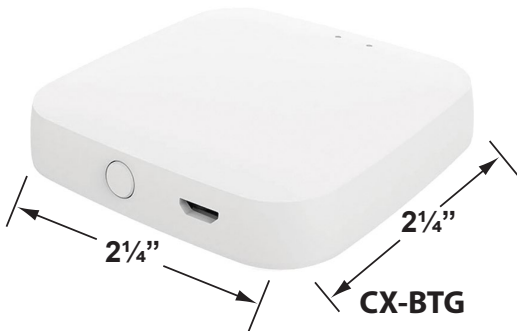

SPECIFICATION SHEET

PRODUCT # : CL-405-BT

• Directional Lights

• Cast Brass

Fixture Specifications:

<p>Housing: Corrosion Resistant Cast Brass</p> <p>Finish: AB- Antique Brass or GM- Gun Metal Natural Toning process, may cause color to vary.</p> <p>Lens: Clear, Convex Glass Lens</p> <p>Light Source: Replacable 1-6W RGB LED module. Lumen output is between 15LM - 450LM. Standard 38° beam spread, with 15° & 60° options also included.</p> <p>LED Features: CCT Options: Presets: 2700K, 3000K, 4000K, 5000K RGB : Unlimited color wheel options & quick presets. Dimming: Every color choice Scenes: Customizable scenes with up to 8 colors. Compatibility: Amazon's Alexa and Google Home Music: The lights will follow music collected by a phone microphone.</p> <p>Knuckle: Swivel cast brass knuckle with thumb screw and ½" NPT threaded male hub on bottom.</p>	<p>Gasket: Silicone double gasketed for water-tight sealing</p> <p>Wiring: Fixture is prewired with a 10ft 18-2 SPT-2W direct burial cord. Wire connector sold separately. Universal connector (CX-839), and silicone filled wire nut (CX-854) are available from Corona Lighting.</p> <p>Mounting Spike: Standard injection molded 8½" large spike with ½" NPT threaded female hub on bottom.</p> <p>Electrical Notes: A remote 12V transformer is required. Options are available from Corona Lighting. Voltage range for LED module is 10V-15V. Proper grease/lubricant is suggested on threaded parts during installation process.</p> <p>Warranty: Lifetime limited warranty on fixture housing. Ten (10) years warranty on LED module.</p>
--	---

SMART ACCESSORIES

- CX-BTE Bluetooth Range Extender
- CX-BTG Wireless Bluetooth Mesh Gateway

JOB INFORMATION

TYPE: _____ DATE: _____

JOB NAME & ADDRESS: _____

PRODUCT #: _____

TOTAL QUANTITY: _____

LAMP TYPE & WATTAGE: _____