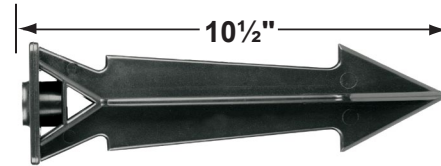

Ground Spikes

- CX-642-BK 8.5" ABS Spike, ½" NPT, **Black**
- CX-642-BZ 8.5" ABS Spike, ½" NPT, **Bronze**
- CX-643-BZ 8.5" ABS Spike, ½" NPT, **Bronze**

CX-647-BK

- CX-646-BK 8" ABS Spike, ½" NPT, **Black**
- CX-646-BR 8" ABS Spike, ½" NPT, **Natural Brass**
- CX-646-SS 8" ABS Spike, ½" NPT, **Stainless Steel**
- CX-647-BK 10.5" Heavy Duty ABS Spike, ½" NPT, **Black**

Mounting Risers

- CX-682B 6" Brass Riser, ½" NPT Male/Female, **AB-Antique Bronze, GM-Gun Metal**
- CX-683B 12" Brass Riser, ½" NPT Male/Female, **AB-Antique Bronze, GM-Gun Metal**
- CX-684B 18" Brass Riser, ½" NPT Male/Female, **AB-Antique Bronze, GM-Gun Metal**
- CX-685B 24" Brass Riser, ½" NPT Male/Female, **AB-Antique Bronze, GM-Gun Metal**