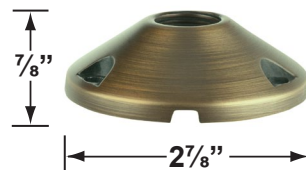

CX-705B-AB