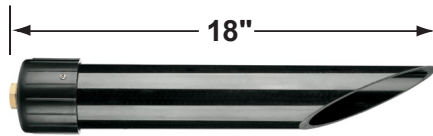

ACCESSORIES SHEET

PRODUCT # : CL-405-BT

• Directional Lights

• Cast Brass

Mounting Pedestals

- CX-601-BK 1" PVC Mounting Pedestal, ½" NPT, **Black**
- CX-601-VG 1" PVC Mounting Pedestal, ½" NPT, **Verde Green**
- CX-603-BK 3" PVC Mounting Pedestal, ½" NPT Female Brass Hub on top, **Black**
- CX-603-VG 3" PVC Mounting Pedestal, ½" NPT Female Brass Hub on top, **Verde Green**

CX-603-BK

- CX-604-BK 1" PVC Adjustable Mounting Pedestal, ½" NPT, **Black**
- CX-621-BK 1" PVC Cap, ½" NPT, **Black**
- CX-621-VG 1" PVC Cap, ½" NPT, **Verde Green**
- CX-622-BK 2" PVC Cap, ½" NPT, **Black**
- CX-622-VG 2" PVC Cap, ½" NPT, **Verde Green**
- CX-624-BK 3" PVC Cap, ½" NPT Female Brass Hub, **Black**
- CX-624-VG 3" PVC Cap, ½" NPT Female Brass Hub, **Verde Green**

Mounting Canopies

- CX-705B Brass Flat Canopy, ½" NPT, **AB- Antique Bronze, GM-Gun Metal**
- CX-709B Brass Raised Canopy, ½" NPT, **AB- Antique Bronze, GM-Gun Metal**
- CX-718B 5" Brass Canopy, 3-Hole ½" NPT, **AB- Antique Bronze, GM-Gun Metal**
- CX-719B Brass Tree Mounting Bracket, 1/2" NPT, **AB- Antique Bronze, GM-Gun Metal**
- CX-720-BR Brass Tree mount Canopy with 9" Rubber Strap stretches to 14, **Natural Brass**
- CX-721-BR Brass Tree mount Canopy with 15" Rubber Strap stretches to 22", **Natural Brass**
- CX-722-BR Brass Tree mount Canopy with 22" Rubber Strap stretches to 33", **Natural Brass**
- CX-723-BR Brass Tree mount Canopy with 31" Rubber Strap stretches to 45", **Natural Brass**
- CX-724-BR Brass Tree mount Canopy with 41" Rubber Strap stretches to 61", **Natural Brass**