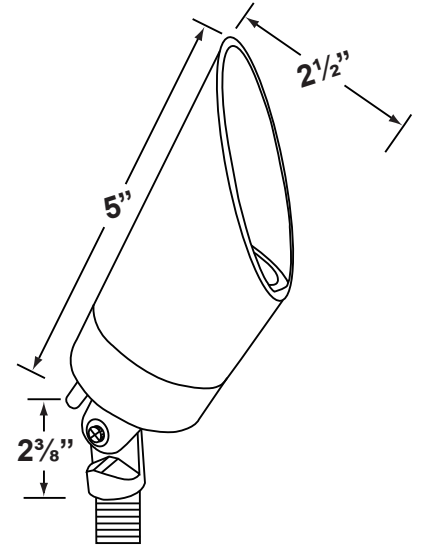

SPECIFICATION SHEET

PRODUCT # : CL-405-BT

• Directional Lights

• Cast Brass

Fixture Specifications:

<p>Housing: Corrosion Resistant Cast Brass</p> <p>Finish: AB- Antique Brass or GM- Gun Metal Natural Toning process, may cause color to vary.</p> <p>Lens: Clear, Convex Glass Lens</p> <p>Light Source: Replacable 1-6W RGB LED module. Lumen output is between 15LM - 450LM. Standard 38° beam spread, with 15° & 60° options also included.</p> <p>LED Features: CCT Options: Presets: 2700K, 3000K, 4000K, 5000K RGB : Unlimited color wheel options & quick presets. Dimming: Every color choice Scenes: Customizable scenes with up to 8 colors. Compatibility: Amazon's Alexa and Google Home Music: The lights will follow music collected by a phone microphone.</p> <p>Knuckle: Swivel cast brass knuckle with thumb screw and ½" NPT threaded male hub on bottom.</p>	<p>Gasket: Silicone double gasketed for water-tight sealing</p> <p>Wiring: Fixture is prewired with a 10ft 18-2 SPT-2W direct burial cord. Wire connector sold separately. Universal connector (CX-839), and silicone filled wire nut (CX-854) are available from Corona Lighting.</p> <p>Mounting Spike: Standard injection molded 8½" large spike with ½" NPT threaded female hub on bottom.</p> <p>Electrical Notes: A remote 12V transformer is required. Options are available from Corona Lighting. Voltage range for LED module is 10V-15V. Proper grease/lubricant is suggested on threaded parts during installation process.</p> <p>Warranty: Lifetime limited warranty on fixture housing. Ten (10) years warranty on LED module.</p>
--	---