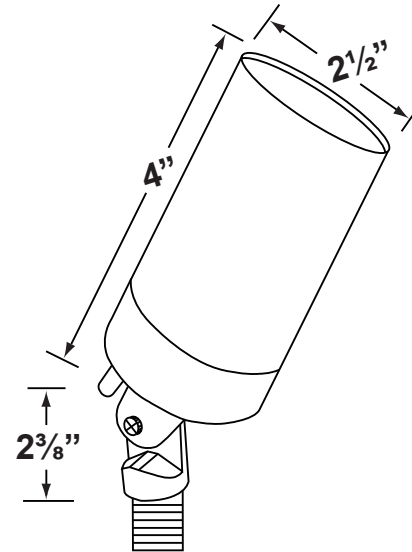

SPECIFICATION SHEET

PRODUCT # : CL-404-BT

• Directional Lights

• Cast Brass

Fixture Specifications:

Housing: Corrosion Resistant Cast Brass Finish: AB- Antique Brass or GM- Gun Metal Natural Toning process, may cause color to vary. Lens: Clear, Tempered, Flat Glass Lens Light Source: Replacable 1-6W RGB LED module. Lumen output is between 15LM - 450LM. Standard 38° beam spread, with 15° & 60° options also included. LED Features: CCT Options: Presets: 2700K, 3000K, 4000K, 5000K RGB : Unlimited color wheel options & quick presets. Dimming: Every color choice Scenes: Customizable scenes with up to 8 colors. Compatibility: Amazon's Alexa and Google Home Music: The lights will follow music collected by a phone microphone. Knuckle: Swivel cast brass knuckle with thumb screw and 1/2" NPT threaded male hub on bottom.	Gasket: Silicone double gasketed for water-tight sealing Wiring: Fixture is prewired with a 10ft 18-2 SPT-2W direct burial cord. Wire connector sold separately. Universal connector (CX-839), and silicone filled wire nut (CX-854) are available from Corona Lighting. Mounting Spike: Standard injection molded 8 1/2" large spike with 1/2" NPT threaded female hub on bottom. Electrical Notes: A remote 12V transformer is required. Options are available from Corona Lighting. Voltage range for LED module is 10V-15V. Proper grease/lubricant is suggested on threaded parts during installation process. Warranty: Lifetime limited warranty on fixture housing. Ten (10) years warranty on LED module.

SMART ACCESSORIES

- CX-BTE Bluetooth Range Extender
- CX-BTG Wireless Bluetooth Mesh Gateway

JOB INFORMATION