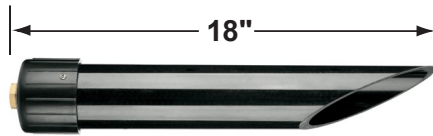

ACCESSORIES SHEET

E-Mail: sales@coronalighting.com

PRODUCT # : CL-404-BT

• Directional Lights

• Cast Brass

Mounting Pedestals

- CX-601-BK 1" PVC Mounting Pedestal, ½" NPT, **Black**
- CX-601-VG 1" PVC Mounting Pedestal, ½" NPT, **Verde Green**
- CX-603-BK 3" PVC Mounting Pedestal, ½" NPT Female Brass Hub on top, **Black**
- CX-603-VG 3" PVC Mounting Pedestal, ½" NPT Female Brass Hub on top, **Verde Green**

CX-603-BK

- CX-604-BK 1" PVC Adjustable Mounting Pedestal, ½" NPT, **Black**
- CX-621-BK 1" PVC Cap, ½" NPT, **Black**
- CX-621-VG 1" PVC Cap, ½" NPT, **Verde Green**
- CX-622-BK 2" PVC Cap, ½" NPT, **Black**
- CX-622-VG 2" PVC Cap, ½" NPT, **Verde Green**
- CX-624-BK 3" PVC Cap, ½" NPT Female Brass Hub, **Black**
- CX-624-VG 3" PVC Cap, ½" NPT Female Brass Hub, **Verde Green**

Mounting Canopies

- CX-705B Brass Flat Canopy, ½" NPT, **AB- Antique Bronze, GM-Gun Metal**
- CX-709B Brass Raised Canopy, ½" NPT, **AB- Antique Bronze, GM-Gun Metal**
- CX-718B 5" Brass Canopy, 3-Hole ½" NPT, **AB- Antique Bronze, GM-Gun Metal**
- CX-719B Brass Tree Mounting Bracket, 1/2" NPT, **AB- Antique Bronze, GM-Gun Metal**
- CX-720-BR Brass Tree mount Canopy with 9" Rubber Strap stretches to 14, **Natural Brass**
- CX-721-BR Brass Tree mount Canopy with 15" Rubber Strap stretches to 22", **Natural Brass**
- CX-722-BR Brass Tree mount Canopy with 22" Rubber Strap stretches to 33", **Natural Brass**
- CX-723-BR Brass Tree mount Canopy with 31" Rubber Strap stretches to 45", **Natural Brass**
- CX-724-BR Brass Tree mount Canopy with 41" Rubber Strap stretches to 61", **Natural Brass**