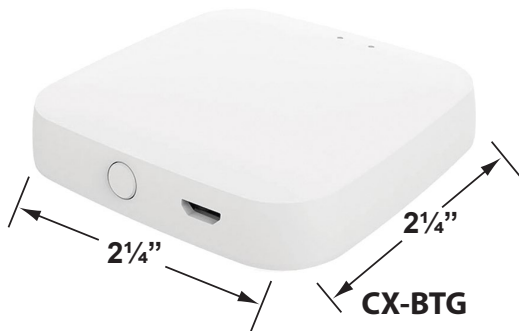

SMART ACCESSORIES

- CX-BTE Bluetooth Range Extender
- CX-BTG Wireless Bluetooth Mesh Gateway

CX-BTE

JOB INFORMATION

TYPE: _____ DATE: _____

JOB NAME & ADDRESS: _____

PRODUCT #: _____

TOTAL QUANTITY: _____

LAMP TYPE & WATTAGE: _____

TRANSFORMER: _____

CONTRACTOR: _____

SPECIFIER: _____