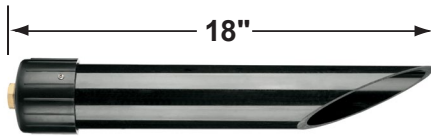

PRODUCT # : CL-400-BT

• Directional Lights

• Cast Brass

Mounting Pedestals

- CX-601-BK 1" PVC Mounting Pedestal, 1/2" NPT, **Black**
- CX-601-VG 1" PVC Mounting Pedestal, 1/2" NPT, **Verde Green**
- CX-603-BK 3" PVC Mounting Pedestal, 1/2" NPT Female Brass Hub on top, **Black**
- CX-603-VG 3" PVC Mounting Pedestal, 1/2" NPT Female Brass Hub on top, **Verde Green**

CX-603-BK

- CX-604-BK 1" PVC Adjustable Mounting Pedestal, 1/2" NPT, **Black**
- CX-621-BK 1" PVC Cap, 1/2" NPT, **Black**
- CX-621-VG 1" PVC Cap, 1/2" NPT, **Verde Green**
- CX-622-BK 2" PVC Cap, 1/2" NPT, **Black**
- CX-622-VG 2" PVC Cap, 1/2" NPT, **Verde Green**
- CX-624-BK 3" PVC Cap, 1/2" NPT Female Brass Hub, **Black**
- CX-624-VG 3" PVC Cap, 1/2" NPT Female Brass Hub, **Verde Green**

Mounting Canopies

- CX-705B Brass Flat Canopy, 1/2" NPT, **AB- Antique Bronze, GM-Gun Metal**
- CX-709B Brass Raised Canopy, 1/2" NPT, **AB- Antique Bronze, GM-Gun Metal**
- CX-718B 5" Brass Canopy, 3-Hole 1/2" NPT, **AB- Antique Bronze, GM-Gun Metal**
- CX-719B Brass Tree Mounting Bracket, 1/2" NPT, **AB- Antique Bronze, GM-Gun Metal**
- CX-720-BR Brass Tree mount Canopy with 9" Rubber Strap stretches to 14, **Natural Brass**
- CX-721-BR Brass Tree mount Canopy with 15" Rubber Strap stretches to 22", **Natural Brass**
- CX-722-BR Brass Tree mount Canopy with 22" Rubber Strap stretches to 33", **Natural Brass**
- CX-723-BR Brass Tree mount Canopy with 31" Rubber Strap stretches to 45", **Natural Brass**
- CX-724-BR Brass Tree mount Canopy with 41" Rubber Strap stretches to 61", **Natural Brass**