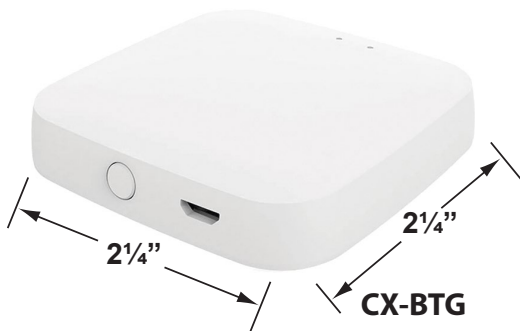

SPECIFICATION SHEET

PRODUCT # : CL-400-BT

• Directional Lights

• Cast Brass

Fixture Specifications:

<p>Housing: Corrosion Resistant Cast Brass</p> <p>Finish: AB- Antique Brass or GM- Gun Metal Natural Toning process, may cause color to vary.</p> <p>Lens: Frosted Glass Lens</p> <p>Light Source: Replacable 1-5W RGB LED module. Lumen output is between 15LM - 350LM. Allows for 120° beam spread.</p> <p>LED Features: CCT Options: Presets: 2700K, 3000K, 4000K, 5000K RGB : Unlimited color wheel options & quick presets. Dimming: Every color choice Scenes: Customizable scenes with up to 8 colors. Compatibility: Amazon's Alexa and Google Home Music: The lights will follow music collected by a phone microphone.</p> <p>Knuckle: Adjustable cast brass knuckle with thumb screw and 1/2" NPT threaded male hub on bottom.</p>	<p>Gasket: Silicone gasket for water tight sealing</p> <p>Wiring: Fixture is prewired with a 10ft 18-2 SPT-2W direct burial cord. Wire connector sold separately. Universal connector (CX-839), and silicone filled wire nut (CX-854) are available from Corona Lighting.</p> <p>Mounting Spike: Standard injection molded 8 1/2" large spike with 1/2" NPT threaded female hub on bottom.</p> <p>Electrical Notes: A remote 12V transformer is required. Options are available from Corona Lighting. Voltage range for LED module is 10V-15V. Proper grease/lubricant is suggested on threaded parts during installation process.</p> <p>Warranty: Lifetime limited warranty on fixture housing. 10 (ten) years warranty on LED module.</p>
---	---

AB Finish Shown

SMART ACCESSORIES

- CX-BTE Bluetooth Range Extender
- CX-BTG Wireless Bluetooth Mesh Gateway

JOB INFORMATION

TYPE: _____ DATE: _____

JOB NAME & ADDRESS: _____

PRODUCT #: _____

TOTAL QUANTITY: _____

LAMP TYPE & WATTAGE: _____

TRANSFORMER: _____

CONTRACTOR: _____

SPECIFIER: _____

PRODUCT # : CL-400-BT

• Directional Lights

• Cast Brass

Mounting Pedestals