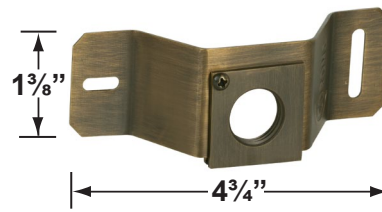

Mounting Risers

- CX-682B 6" Brass Riser, 1/2" NPT Male/Female, **AB-Antique Bronze, GM-Gun Metal**
- CX-683B 12" Brass Riser, 1/2" NPT Male/Female, **AB-Antique Bronze, GM-Gun Metal**
- CX-684B 18" Brass Riser, 1/2" NPT Male/Female, **AB-Antique Bronze, GM-Gun Metal**
- CX-685B 24" Brass Riser, 1/2" NPT Male/Female, **AB-Antique Bronze, GM-Gun Metal**

CX-682B-GM 6"

CX-683B-AB 12"

CX-684B-GM 18"

CX-685B-AB 24"

CX-719B-AB

CX-718B-GM

CX-722-BR

ACCESSORIES SHEET

E-Mail: sales@coronalighting.com

PRODUCT # : CL-400-BT

• Directional Lights

• Cast Brass

Mounting Posts For Sign Light & Path Light Applications

- CX-678B 24" Brass Single Head Post, **AB-Antique Bronze, GM-Gun Metal**
- CX-679B 24" Brass Double Head Post, **AB-Antique Bronze, GM-Gun Metal**
- CX-690B 18" Brass Single Head Post, **AB-Antique Bronze, GM-Gun Metal**
- CX-693B 18" Brass Double Head Post, **AB-Antique Bronze, GM-Gun Metal**