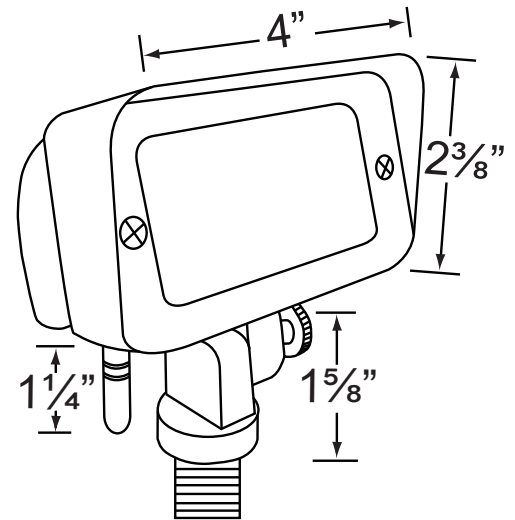

SPECIFICATION SHEET

PRODUCT # : CL-400-BT

• Directional Lights

• Cast Brass

Fixture Specifications:

Housing: Corrosion Resistant Cast Brass Finish: AB- Antique Brass or GM- Gun Metal Natural Toning process, may cause color to vary. Lens: Frosted Glass Lens Light Source: Replacable 1-5W RGB LED module. Lumen output is between 15LM - 350LM. Allows for 120° beam spread. LED Features: CCT Options: Presets: 2700K, 3000K, 4000K, 5000K RGB : Unlimited color wheel options & quick presets. Dimming: Every color choice Scenes: Customizable scenes with up to 8 colors. Compatibility: Amazon's Alexa and Google Home Music: The lights will follow music collected by a phone microphone. Knuckle: Adjustable cast brass knuckle with thumb screw and 1/2" NPT threaded male hub on bottom.	Gasket: Silicone gasket for water tight sealing Wiring: Fixture is prewired with a 10ft 18-2 SPT-2W direct burial cord. Wire connector sold separately. Universal connector (CX-839), and silicone filled wire nut (CX-854) are available from Corona Lighting. Mounting Spike: Standard injection molded 8 1/2" large spike with 1/2" NPT threaded female hub on bottom. Electrical Notes: A remote 12V transformer is required. Options are available from Corona Lighting. Voltage range for LED module is 10V-15V. Proper grease/lubricant is suggested on threaded parts during installation process. Warranty: Lifetime limited warranty on fixture housing. 10 (ten) years warranty on LED module.

SMART ACCESSORIES

- CX-BTE Bluetooth Range Extender
- CX-BTG Wireless Bluetooth Mesh Gateway

JOB INFORMATION

TYPE: _____ DATE: _____

JOB NAME & ADDRESS: _____

PRODUCT #: _____

TOTAL QUANTITY: _____

LAMP TYPE & WATTAGE: _____

TRANSFORMER: _____

CONTRACTOR: _____

SPECIFIER: _____