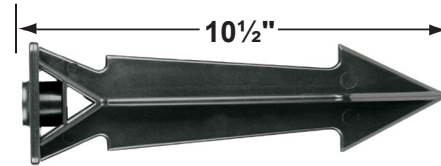

Ground Spikes

- CX-642-BK 8.5" ABS Spike, 1/2" NPT, **Black**
- CX-642-BZ 8.5" ABS Spike, 1/2" NPT, **Bronze**
- CX-643-BZ 8.5" ABS Spike, 1/2" NPT, **Bronze**

CX-647-BK

- CX-646-BK 8" ABS Spike, 1/2" NPT, **Black**
- CX-646-BR 8" ABS Spike, 1/2" NPT, **Natural Brass**
- CX-646-SS 8" ABS Spike, 1/2" NPT, **Stainless Steel**
- CX-647-BK 10.5" Heavy Duty ABS Spike, 1/2" NPT, **Black**

Mounting Risers

- CX-682B 6" Brass Riser, 1/2" NPT Male/Female, **AB-Antique Bronze, GM-Gun Metal**
- CX-683B 12" Brass Riser, 1/2" NPT Male/Female, **AB-Antique Bronze, GM-Gun Metal**
- CX-684B 18" Brass Riser, 1/2" NPT Male/Female, **AB-Antique Bronze, GM-Gun Metal**
- CX-685B 24" Brass Riser, 1/2" NPT Male/Female, **AB-Antique Bronze, GM-Gun Metal**