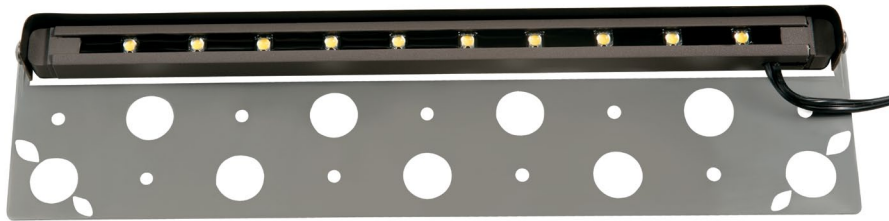

SPECIFICATION SHEET

PRODUCT # : CL-399-BZ

•Rail Lights

•Aluminum

Fixture Specifications:

Light Bar Housing: Cast aluminum. Removable bar for variety of uses

Finish: BZ- Bronze

Lighting Source: Integrated LED, ten single cores, 4 Watt, 200 Lumens, 3000 Kelvin, 120° beam spread, 8-18 volt AC operating voltage, 25W Halogen equivalent, -4°F to +140°F ambient temperature.

Wiring: Fixture is prewired with a 10-ft 18-2 direct burial cord, pre-stripped for easy connection, wire connector sold separately. Universal connector (CX-839), silicone filled wire nut (CX-854) or quick locking wire connector (CX-LOC) are available from Corona Lighting.

Mounting Bracket: Stainless steel, glare shield, supplied with screws and anchor bolts. Break off corners for easy installation.

Electrical Notes: A remote 12V magnetic transformer is required, can be ordered from Corona Lighting, separately. Not for use with electronic transformer. Increasing voltage above 12 volts may decrease the life of LED cores.

Applications: Retaining walls, Patios, Gazebos, Decks, Benches, Stairs, and Outdoors Living Spaces.

Dimensions: 13" X 3/4"

Warranty: 10 year warranty, with a rated life of 50,000 hours.

JOB INFORMATION

TYPE: _____ DATE: _____

JOB NAME & ADDRESS: _____

PRODUCT #:

TOTAL QUANTITY:

LAMP TYPE & WATTAGE:

TRANSFORMER:

CONTRACTOR:

SPECIFIER: