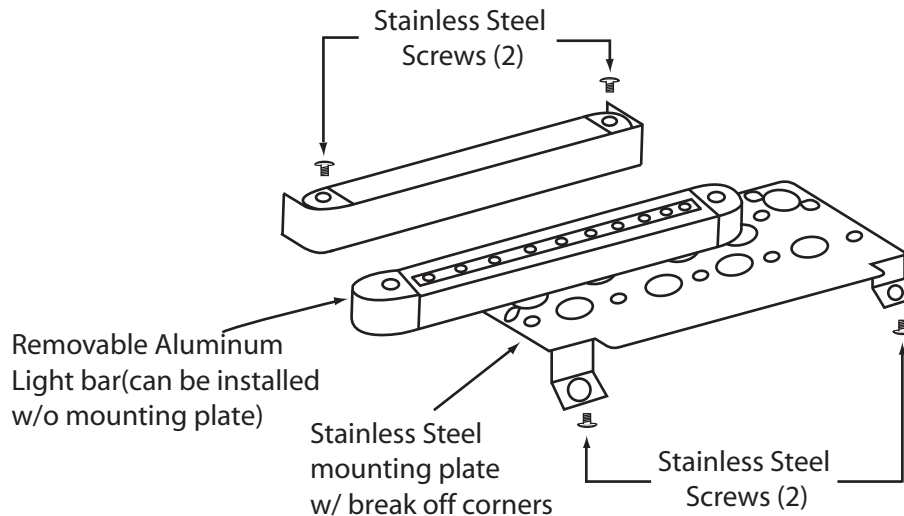

SPECIFICATION SHEET

PRODUCT # : CL-399-BZ

•Rail Lights

•Aluminum

Fixture Specifications:

Light Bar Housing: Cast aluminum. Removable bar for variety of uses

Finish: BZ- Bronze

Lighting Source: Integrated LED, ten single cores, 4 Watt, 200 Lumens, 3000 Kelvin, 120° beam spread, 8-18 volt AC operating voltage, 25W Halogen equivalent, -4°F to +140°F ambient temperature.

Wiring: Fixture is prewired with a 10-ft 18-2 direct burial cord, pre-stripped for easy connection, wire connector sold separately. Universal connector (CX-839), silicone filled wire nut (CX-854) or quick locking wire connector (CX-LOC) are available from Corona Lighting.

Mounting Bracket: Stainless steel, glare shield, supplied with screws and anchor bolts. Break off corners for easy installation.

Electrical Notes: A remote 12V magnetic transformer is required, can be ordered from Corona Lighting, separately. Not for use with electronic transformer. Increasing voltage above 12 volts may decrease the life of LED cores.

Applications: Retaining walls, Patios, Gazebos, Decks, Benches, Stairs, and Outdoors Living Spaces.

Dimensions: 13" X 3/4"

Warranty: 10 year warranty, with a rated life of 50,000 hours.

JOB INFORMATION

TYPE: _____ DATE: _____

JOB NAME & ADDRESS: _____

PRODUCT #:

TOTAL QUANTITY:

LAMP TYPE & WATTAGE:

TRANSFORMER:

CONTRACTOR:

SPECIFIER: