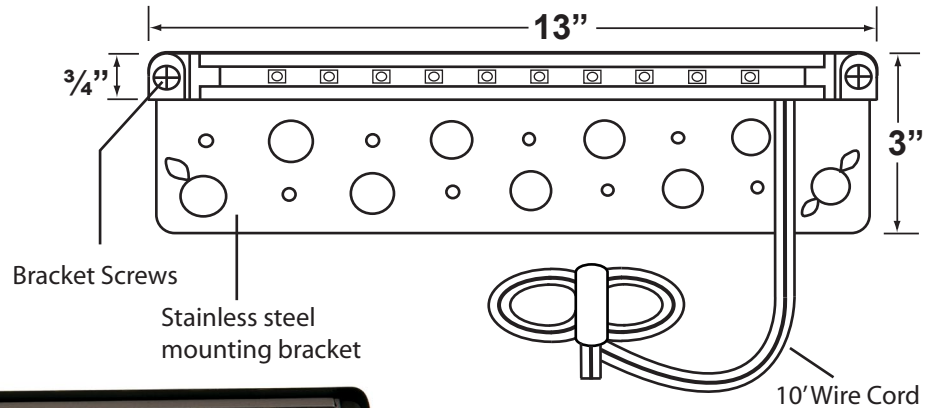

SPECIFICATION SHEET

PRODUCT # : CL-399-BZ

•Rail Lights

•Aluminum

Fixture Specifications:

Light Bar Housing: Cast aluminum. Removable bar for variety of uses

Finish: BZ- Bronze

Lighting Source: Integrated LED, ten single cores, 4 Watt, 200 Lumens, 3000 Kelvin, 120° beam spread, 8-18 volt AC operating voltage, 25W Halogen equivalent, -4°F to +140°F ambient temperature.

Wiring: Fixture is prewired with a 10-ft 18-2 direct burial cord, pre-stripped for easy connection, wire connector sold separately. Universal connector (CX-839), silicone filled wire nut (CX-854) or quick locking wire connector (CX-LOC) are available from Corona Lighting.

Mounting Bracket: Stainless steel, glare shield, supplied with screws and anchor bolts. Break off corners for easy installation.

Electrical Notes: A remote 12V magnetic transformer is required, can be ordered from Corona Lighting, separately. Not for use with electronic transformer. Increasing voltage above 12 volts may decrease the life of LED cores.

Applications: Retaining walls, Patios, Gazebos, Decks, Benches, Stairs, and Outdoors Living Spaces.

Dimensions: 13" X 3/4"

Warranty: 10 year warranty, with a rated life of 50,000 hours.

JOB INFORMATION

TYPE: _____ DATE: _____

JOB NAME & ADDRESS: _____

PRODUCT #:

TOTAL QUANTITY:

LAMP TYPE & WATTAGE:

TRANSFORMER:

CONTRACTOR:

SPECIFIER: