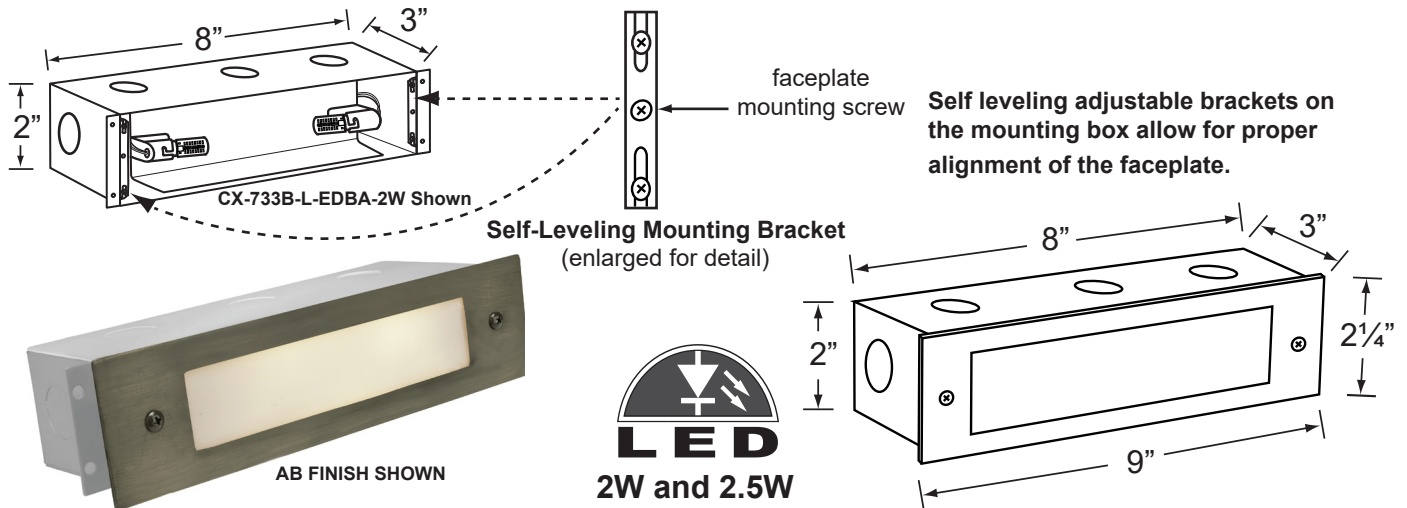

Gasket: Silicone gasket, seals faceplate to housing. Providing weather tight protection.

Wiring: Fixture comes prewired with a 12 inch direct burial cord. Wire connector is sold separately. Silicone filled wire nut (**CX-854**) and quick-locking wire connector (**CX-LOC**) are available from Corona Lighting.

Mounting: Recessed mount back box. Best used in concrete, brick and other masonry, with 3x 1/2" NPT inlets.

Electrical Notes: A remote 12V transformer is required. Options are available from Corona Lighting. Voltage range for 12V halogen lamps are 11V-12.5V Voltage range for LED lamps are 8V-21V.

Warranty: **AB, GM, SI, and RC-** Limited lifetime warranty on fixture housing and faceplate against manufacturer's defects. **BK, BZ, RT and WH-** Five year warranty on fixture housing and faceplate against manufacturer's defects.

AVAILABLE LED LAMPS (Corona LED lamps have a five (5) year limited warranty against manufacturer's defects)

LAMP NUMBER	WATTS	BEAM		COLOR & TEMP.	RATED HOURS	HALOGEN EQUIVALENT
		SPREAD	LUMEN			
L-EDBA-2W	2	360°	200	2700K	25,000	20 Watt
L-EDBA-2.5W	2.5	180°	240	2700K	25,000	35 Watt
L-EDBA-2W-3K	2	360°	210	3000K	25,000	20 Watt
L-EDBA-2.5W-3K	2.5	180°	250	3000K	25,000	35 Watt
L-EDBA-AM*	2	360°	170	2000K	25,000	20 Watt

FACEPLATE ONLY

CX-878B Brass, lensed faceplate with white acrylic lens. Available in **AB-** Antique Bronze, **GM-** Gun Metal, and **SI-** Silver Plated

MOUNT BACK BOX

CX-733B Steel box with two 18W #1141 S.C. bayonet lamps.

CX-733B-H Steel box with two 10W/20W S.C. bayonet base T3 halogen lamps.

CX-733B-L Steel box with two 2W/2.5W S.C bayonet base LED lamps (See above)

CX-733B-X Steel box with two 10W/20W S.C. bayonet base Xenon 10,000 HR lamps.

*AM- Amber color

JOB INFORMATION

TYPE: DATE:

JOB NAME & ADDRESS:

PRODUCT #:

TOTAL QUANTITY:

LAMP TYPE & WATTAGE:

TRANSFORMER:

CONTRACTOR:

SPECIFIER:

• If you are ordering LED lamps you should follow the format below:

• **CL** - **product #** - **color** - **lamp** - **wattage**
CL - **366B** - **AB** - **L-EDBA** - **2W-3K**

Example: CL-366B-AB-L-EDBA-2W-3K

• Corona Lighting reserves the right to make any change and/or improvement to the design and construction of this fixture without further notification.