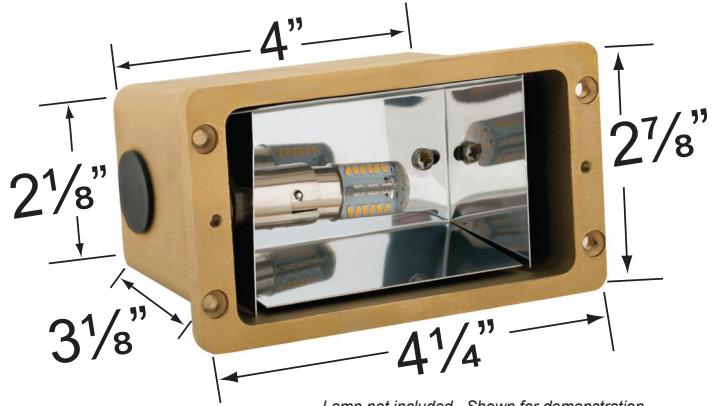

**Gasket:** Silicone gasket, seals faceplate to housing. Providing weather tight protection.  
**Wiring:** Fixture is prewired with a 3-ft 18-2 SJT-W direct burial cord. Wire connector sold separately. Silicone filled wire nut (**CX-854**) is available from Corona Lighting.  
**Mounting:** Recessed mount back box. Best used in concrete, brick and other masonry, with 3x 1/2" NPT inlets.  
**Electrical Notes:** A remote 12V transformer is required. Options are available from Corona Lighting. Voltage range for LED lamps are 8V-21V.  
**Warranty:** Limited lifetime warranty on fixture housing and faceplate against manufacturer's defects.

SPECIFIER:

• If you are ordering LED lamps you should follow the format below:

• CL - product # - lamp - wattage

CL - 364B-AB - L-EDBA - 2W-3K

Example: CL-364B-AB-L-EDBA-2W-3K

• Corona Lighting reserves the right to make any change and/or improvement to the design and construction of this fixture without further notification.

**PRODUCT # : CL-364B-AB**

• Step Lights

• Cast Brass

**Faceplates**

CX-832B-AB Brass 1 Louver Faceplate with Frosted Glass Lens

Finish: **AB**- Antique Bronze  
Also available in **GM**- Gun Metal

**Mount Box**

CX-734 Brass Mount Box, No Lamp

Lamp not included. Shown for demonstration.

**Cable Connector**

CX-854 Direct Burial Silicone Filled Wire Nut, Tan