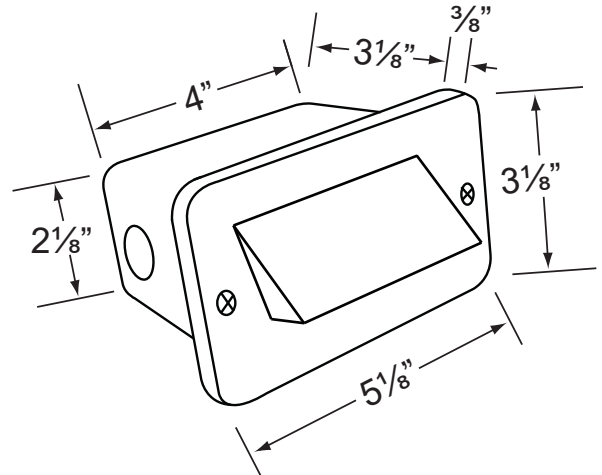

**Gasket:** Silicone gasket, seals faceplate to housing. Providing weather tight protection.  
**Wiring:** Fixture is prewired with a 3-ft 18-2 SJT-W direct burial cord. Wire connector sold separately. Silicone filled wire nut (**CX-854**) is available from Corona Lighting.  
**Mounting:** Recessed mount back box. Best used in concrete, brick and other masonry, with 3x 1/2" NPT inlets.  
**Electrical Notes:** A remote 12V transformer is required. Options are available from Corona Lighting. Voltage range for LED lamps are 8V-21V.  
**Warranty:** Limited lifetime warranty on fixture housing and faceplate against manufacturer's defects.