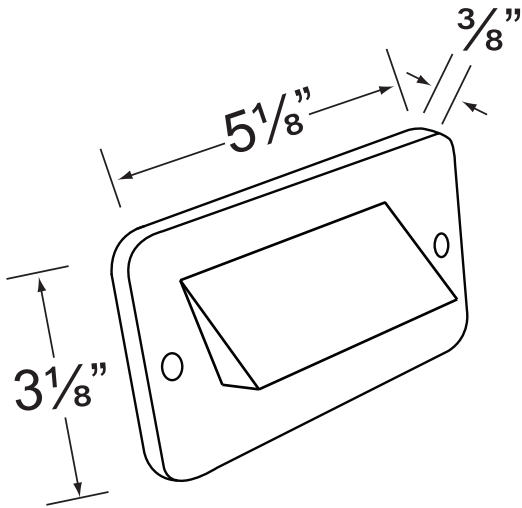

**PRODUCT # : CL-364B-AB**

• Step Lights

• Cast Brass

**Faceplates**

CX-832B-AB Brass 1 Louver Faceplate with Frosted Glass Lens

Finish: **AB**- Antique Bronze  
Also available in **GM**- Gun Metal

**Mount Box**