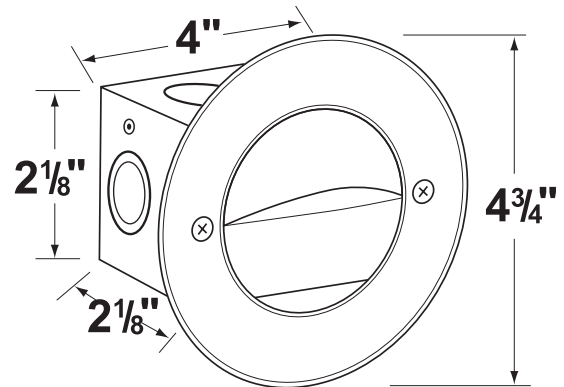

AVAILABLE LED LAMPS (Corona LED lamps have a five (5) year limited warranty against manufacturer's defects)

LAMP NUMBER	WATTS	BEAM		COLOR & TEMP.	RATED HOURS	HALOGEN EQUIVALENT
		SPREAD	LUMEN			
L-EDBA-2W	2	360°	200	2700K	25,000	20 Watt
L-EDBA-2.5W	2.5	180°	240	2700K	25,000	35 Watt
L-EDBA-2W-3K	2	360°	210	3000K	25,000	20 Watt
L-EDBA-2.5W-3K	2.5	180°	260	3000K	25,000	35 Watt

JOB INFORMATION

TYPE: DATE:

JOB NAME & ADDRESS:

PRODUCT #:

TOTAL QUANTITY:

LAMP TYPE & WATTAGE:

TRANSFORMER:

CONTRACTOR:

SPECIFIER:

FACEPLATE ONLY

CX-870 Steel Round Faceplate with Frosted Glass Lens
Available in **BK-** Black, **BZ-** Bronze, **CU-** Copper Plated, **PB-** Brass Plated, and **WH-** White

MOUNT BACK BOX

CX-731B Steel box with a 18W #1141 S.C. bayonet lamp.
CX-731B-X Steel box with a 10W/20W S.C. bayonet base Xenon 10,000 HR lamps.
CX-731B-H Steel box with a 10W/20W S.C. bayonet base T3 halogen lamp.
CX-731B-L Steel box with a 2W/2.5W S.C. bayonet base LED lamp (see above)

• When ordering a halogen or xenon lamp add lamp number to the end of the product number. If you are ordering LED lamps you should follow the format below:

• **CL** - **product #** - **color** - **lamp** - **wattage**
CL - 358 - CU - L-EDBA - 2W-3K

Example: CL-358-CU-L-EDBA-2W-3K

• Corona Lighting reserves the right to make any change and/or improvement to the design and construction of this fixture without further notification.