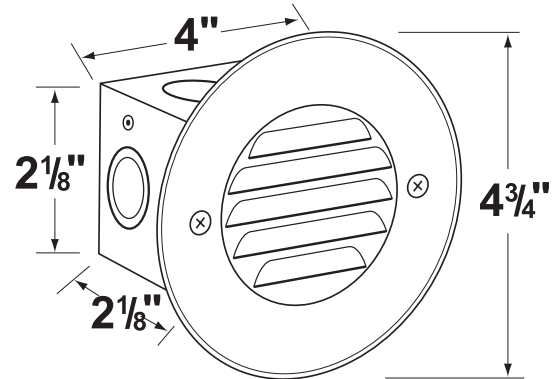

AVAILABLE LED LAMPS (Corona LED lamps have a five (5) year limited warranty against manufacturer's defects)

LAMP NUMBER	WATTS	BEAM		COLOR & TEMP.	RATED HOURS	HALOGEN EQUIVALENT
		SPREAD	LUMEN			
L-EDBA-2W	2	360°	200	2700K	25,000	20 Watt
L-EDBA-2.5W	2.5	180°	240	2700K	25,000	35 Watt
L-EDBA-2W-3K	2	360°	210	3000K	25,000	20 Watt
L-EDBA-2.5W-3K	2.5	180°	260	3000K	25,000	35 Watt

JOB INFORMATION

TYPE: DATE:

JOB NAME & ADDRESS:

PRODUCT #:

TOTAL QUANTITY:

LAMP TYPE & WATTAGE:

TRANSFORMER:

CONTRACTOR:

SPECIFIER:

FACEPLATE ONLY

CX-869 Steel Louver Faceplate with Frosted Glass Lens.
Available in **BK-** Black, **BZ-** Bronze, **CU-** Copper Plated, **PB-** Brass Plated, and **WH-** White

MOUNT BACK BOX

CX-731B Steel box with a 18W #1141 S.C. bayonet lamp.
CX-731B-X Steel box with a 10W/20W S.C. bayonet base Xenon 10,000 HR lamps.
CX-731B-H Steel box with a 10W/20W S.C. bayonet base T3 halogen lamp.
CX-731B-L Steel box with a 2W/2.5W S.C. bayonet base LED lamp (see above)

• When ordering a halogen or xenon lamp add lamp number to the end of the product number. If you are ordering LED lamps you should follow the format below:

• CL - **product #** - **color** - **lamp** - **wattage**
CL - 357 - CU - L-EDBA - 2W-3K

Example: CL-357-CU-L-EDBA-2W-3K

• Corona Lighting reserves the right to make any change and/or improvement to the design and construction of this fixture without further notification.