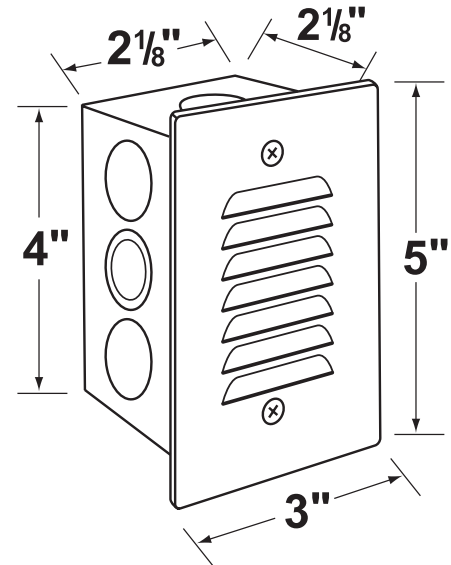

AVAILABLE LED LAMPS (Corona LED lamps have a five (5) year limited warranty against manufacturer's defects)

LAMP NUMBER	WATTS	BEAM		COLOR & TEMP.	RATED HOURS	HALOGEN EQUIVALENT
		SPREAD	LUMEN			
L-EDBA-2W	2	360°	200	2700K	25,000	20 Watt
L-EDBA-2.5W	2.5	180°	240	2700K	25,000	35 Watt
L-EDBA-2W-3K	2	360°	210	3000K	25,000	20 Watt
L-EDBA-2.5W-3K	2.5	180°	260	3000K	25,000	35 Watt

JOB INFORMATION

TYPE: DATE:

JOB NAME & ADDRESS:

PRODUCT #:

TOTAL QUANTITY:

LAMP TYPE & WATTAGE:

TRANSFORMER:

CONTRACTOR:

SPECIFIER:

FACEPLATE ONLY

CX-868 Steel Louver Faceplate with Clear Glass Lens. Available in **BK-** Black, **BZ-** Bronze, **CU-** Copper Plated, **PB-** Brass Plated, **SI-** Silver Plated and **WH-** White

MOUNT BACK BOX

CX-731B Steel box with a 18W #1141 S.C. bayonet lamp.
CX-731B-X Steel box with a 10W/20W S.C. bayonet base Xenon 10,000 HR lamps.
CX-731B-H Steel box with a 10W/20W S.C. bayonet base T3 halogen lamp.
CX-731B-L Steel box with a 2W/2.5W S.C. bayonet base LED lamp (see above)

• When ordering a halogen or xenon lamp add lamp number to the end of the product number. If you are ordering LED lamps you should follow the format below:

• **CL** - **product #** - **color** - **lamp** - **wattage**
CL - 356 - PB - L-EDBA - 2W-3K

Example: CL-356-PB-L-EDBA-2W-3K

• Corona Lighting reserves the right to make any change and/or improvement to the design and construction of this fixture without further notification.