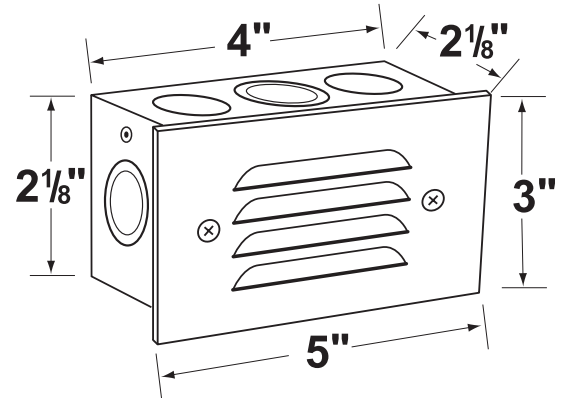

AVAILABLE LED LAMPS (Corona LED lamps have a five (5) year limited warranty against manufacturer's defects)

LAMP NUMBER	WATTS	BEAM		COLOR & TEMP.	RATED HOURS	HALOGEN EQUIVALENT
		SPREAD	LUMEN			
L-EDBA-2W	2	360°	200	2700K	25,000	20 Watt
L-EDBA-2.5W	2.5	180°	240	2700K	25,000	35 Watt
L-EDBA-2W-3K	2	360°	210	3000K	25,000	20 Watt
L-EDBA-2.5W-3K	2.5	180°	260	3000K	25,000	35 Watt

JOB INFORMATION

TYPE: DATE:

JOB NAME & ADDRESS:

PRODUCT #:

TOTAL QUANTITY:

LAMP TYPE & WATTAGE:

TRANSFORMER:

CONTRACTOR:

SPECIFIER:

FACEPLATE ONLY

CX-867 Steel 4 Louver faceplate with clear glass lens.
Available in **BK**- Black, **BZ**- Bronze, and **WH**- White

MOUNT BACK BOX

CX-731B Steel box with a 18W #1141 S.C. bayonet lamp.
CX-731B-X Steel box with a 10W/20W S.C. bayonet base Xenon 10,000 HR lamps.
CX-731B-H Steel box with a 10W/20W S.C. bayonet base T3 halogen lamp.
CX-731B-L Steel box with a 2W/2.5W S.C. bayonet base LED lamp (see above)

• When ordering a halogen or xenon lamp add lamp number to the end of the product number. If you are ordering LED lamps you should follow the format below:

• **CL** - **product #** - **color** - **lamp** - **wattage**
CL - 351 - BZ - L-EDBA - 2W-3K

Example: CL-351-BZ-L-EDBA-2W-3K

• Corona Lighting reserves the right to make any change and/or improvement to the design and construction of this fixture without further notification.