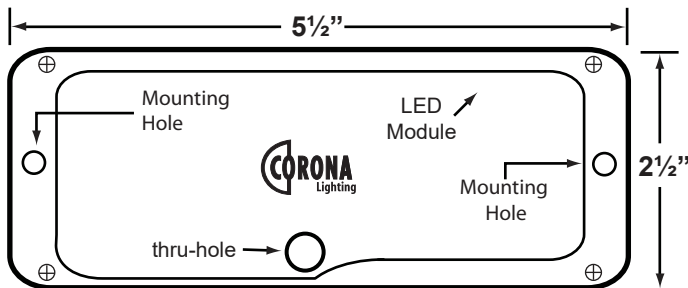

### Fixture Specifications:

- Housing:** Premium corrosion resistant diecast aluminum
- Faceplate:** Diecast aluminum faceplate with frosted lens, fitted to stainless steel backplate.
- Finish:** **BK- Black.** Polyester UV Powder Coated.  
Also available in: **AB-** Antique Bronze, **BZ-** Bronze, **GM-** Gun Metal, **SI-** Silver Plated
- Lighting Source:** Removable 2.5W LED module, 250 lumens, 3000K, 20W halogen equivalent. Rated hours: 30,000
- Wiring:** Fixture is prewired with a 25ft 18-2 SPT2-W direct burial cord. Wire connector sold separately. Silicone filled wire nut (**CX-854**) are available from Corona Lighting.
- Mounting:** Surface mounted on walls or steps. Best used on concrete, brick, or other masonry surfaces. Two screws and two anchor bolts are provided.

**Electrical Notes:** Removable LED module is dimmable. A remote 12V magnetic transformer is required. Options are available from Corona Lighting. Not for use with electronic transformers. Voltage range for LED module is: 8 -15Volt AC  
Ambient temperature: -40°F to 124°F. CRI: Ra > 80  
Proper grease/lubricant is suggested on threaded parts during installation process. Increasing voltage above 12 volts AC may decreased life of LED cores.

**Dimensions:** 5½"(Width) x 2½"(Height) x ½"(Depth)

**Warranty:** Five (5) year warranty on fixture housing and faceplate against manufacturer's defects.  
Ten (10) year warranty on removable LED module.

### Template of backplate

**NO BACKBOX REQUIRED**

**NOTE:** This is the back of the Fixture. Looking from the front of the fixture the positions of through-hole and other details are reversed.