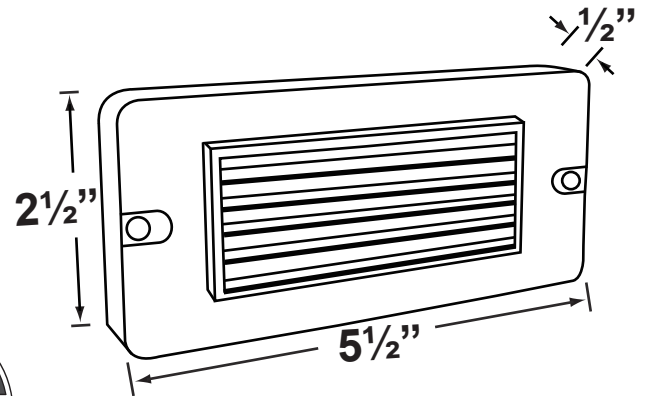

### Fixture Specifications:

- Housing:** Premium corrosion resistant diecast aluminum
- Faceplate:** Diecast aluminum faceplate with frosted lens, fitted to stainless steel backplate.
- Finish:** **BK- Black.** Polyester UV Powder Coated.  
Also available in: **AB-** Antique Bronze, **BZ-** Bronze, **GM-** Gun Metal, **SI-** Silver Plated
- Lighting Source:** Removable 2.5W LED module, 250 lumens, 3000K, 20W halogen equivalent. Rated hours: 30,000
- Wiring:** Fixture is prewired with a 25ft 18-2 SPT2-W direct burial cord. Wire connector sold separately. Silicone filled wire nut (**CX-854**) are available from Corona Lighting.
- Mounting:** Surface mounted on walls or steps. Best used on concrete, brick, or other masonry surfaces. Two screws and two anchor bolts are provided.

**Dimensions:** 5½"(Width) x 2½"(Height) x ½"(Depth)

**Warranty:** Five (5) year warranty on fixture housing and faceplate against manufacturer's defects.  
Ten (10) year warranty on removable LED module.