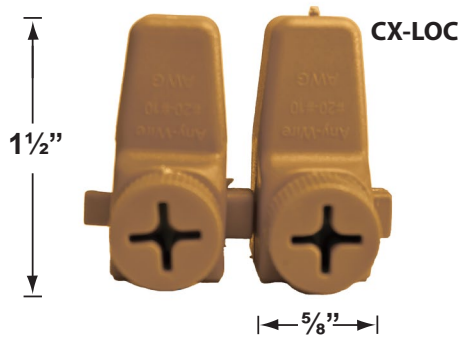

PRODUCT # : CL-334-BR

• Well Lights

• Solid Brass

Fixture Specifications:

Housing: Adjustable solid brass fixture, suspended inside a reversible PVC sleeve with both flat and angle-cut options on either end.

• Corona Lighting reserves the right to make any change and/or improvement to the design and construction of this fixture without further notification.

PRODUCT # : CL-334-BR

• Well Lights

• Solid Brass

Cable Connectors

- CX-854 Direct Burial Silicone Filled Wire Nut, **Tan**
- CX-858 Speedy Cable Connector, Supply Cable up to 10-2, **Black**
- CX-839 Universal cable connector, Supply cable up to 8-2, one/Pack **Black**
- CX-LOC Quick-Locking Silicone Filled Wire Connector, 25 Sets (50 per Pack)