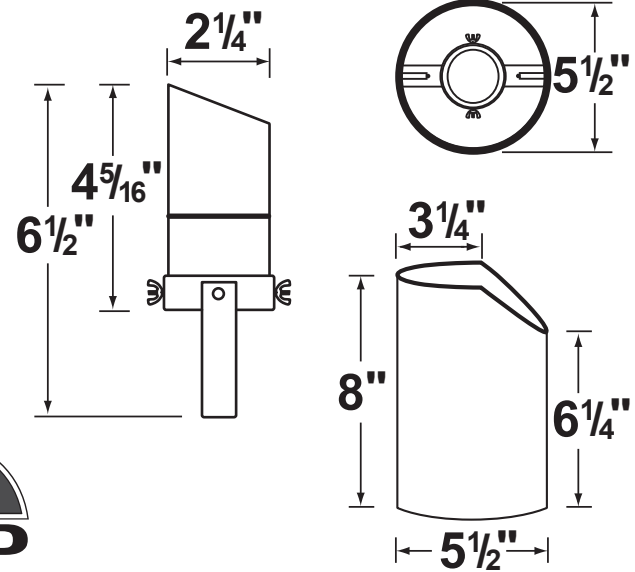

ARCHITECTURAL GRADE SERIES

SPECIFICATION SHEET

E-Mail: sales@coronalighting.com

PRODUCT # : CL-334-BR

• Well Lights

• Solid Brass

Fixture Specifications:

Housing: Adjustable solid brass fixture, suspended inside a reversible PVC sleeve with both flat and angle-cut options on either end.

Finish : **BR- Natural Brass.**
Also available in **SS- Stainless Steel.**
PVC sleeve available only in Black.

Lens: Clear, tempered and heat resistant glass.

Socket: Top grade ceramic bi-pin socket with retension clip.

Lamp: 12V, MR-16, 50W max.
Available in LED (3.5W & 5W) or without lamp.
See the Lamp Guide below for more information.

Gasket: Silicone "0" ring seals faceplate to housing providing weather tight protection.

Wiring: Fixture is prewired with a 3ft 18-2 SJT-W direct burial cord. Wire connector sold separately. Silicone filled wire nut (**CX-854**) or quick-locking wire connector (**CX-LOC**) is available from Corona Lighting.

Mounting: In-ground direct burial or concrete encasement. Use gravel for proper drainage. Angle cut end required when fixture is installed 3" above the ground.

Electrical Notes: A remote 12V transformer is required. Options are available from Corona Lighting. Voltage range for LED lamps are 9V-17V. Proper grease/lubricant is suggested on threaded parts during installation process.

Warranty: Limited lifetime warranty on brass fixture against manufacturer's defects.

LED
3.5W and 5W

AVAILABLE LED LAMPS (Corona LED lamps have a five (5) year limited warranty against manufacturer's defects)

LAMP NUMBER	WATTS	BEAM		COLOR & TEMP.	RATED HOURS	HALOGEN EQUIVALENT
		SPREAD	LUMEN			
L-ED16-3W-SP	3.5	15° Spot	270	2700K	50,000	25 Watt
L-ED16-3W-FL	3.5	45° Flood	270	2700K	50,000	25 Watt
L-ED16-3W-WF	3.5	60° Wide Flood	270	2700K	50,000	25 Watt
L-ED16-5W-SP	5	15° Spot	350	2700K	50,000	40 Watt
L-ED16-5W-FL	5	45° Flood	350	2700K	50,000	40 Watt
L-ED16-5W-WF	5	60° Wide Flood	350	2700K	50,000	40 Watt
L-ED16-COB5W-SP	5	15° Spot	450	2700K	50,000	50 Watt
L-ED16-COB5W-FL	5	38° Flood	450	2700K	50,000	50 Watt
L-ED16-COB5W-WF	5	60° Wide Flood	450	2700K	50,000	50 Watt
L-ED16-COB5W-SP3K	5	15° Spot	470	3000K	50,000	50 Watt
L-ED16-COB5W-FL3K	5	38° Flood	470	3000K	50,000	50 Watt
L-ED16-COB5W-WF3K	5	60° Wide Flood	470	3000K	50,000	50 Watt

■ Single color MR-16 LED available in AMBER, BLUE, GREEN, PURPLE, RED and VIOLET

JOB INFORMATION

TYPE: DATE:

JOB NAME & ADDRESS:

PRODUCT #:

TOTAL QUANTITY:

LAMP TYPE & WATTAGE:

TRANSFORMER:

CONTRACTOR:

SPECIFIER:

• When ordering LED lamp with a fixture your part number should follow the format below:

• CL - product # - lamp - wattage - lamp angle

CL - 334-BR - L-ED16 - 5W - FL

Example: CL-334-BR-L-ED16-5W-FL

• Corona Lighting reserves the right to make any change and/or improvement to the design and construction of this fixture without further notification.