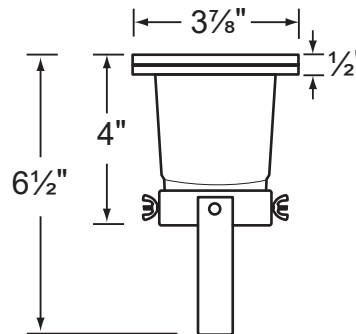

SPECIFICATION SHEET

PRODUCT # : CL-331-BR

• Well Lights

• Die-Cast Brass

Fixture Specifications:

Housing: Die-cast brass adjustable fixture, suspended inside a reversible PVC sleeve with both flat and angle-cut options on either end.

Finish : **BR- Natural Brass.**
Also available in Aluminum **BK-Black**, and Composite in **NM- Black** finishes.

Lens: Clear, tempered and heat resistant flat glass.

Socket: Top grade ceramic bi-pin socket with retention clips.

Lamp: 12V, MR-16, 50W max.
Available in LED (3.5W & 5W) or without lamp.
See the Lamp Guide below for more information.

Gasket: Silicone "O" ring seals faceplate to housing providing weather tight protection.

Wiring: Fixture is prewired with a 3ft 18-2 SJT-W direct burial cord. Wire connector sold separately. Silicone filled wire nut (**CX-854**) or quick-locking wire connector (**CX-LOC**) is available from Corona Lighting.

Mounting: In-ground direct burial or concrete encasement.

Electrical Notes: A remote 12V transformer is required. Options are available from Corona Lighting. Voltage range for LED lamps are 9V-17V. Some assembly needed. Proper grease/lubricant is suggested on threaded parts during installation.

Warranty: Limited lifetime warranty on brass fixture against manufacturer's defects.

3.5W and 5W

AVAILABLE LED LAMPS (Corona LED lamps have a five (5) year limited warranty against manufacturer's defects)

LAMP NUMBER	WATTS	BEAM		COLOR & TEMP.	RATED HOURS	HALOGEN EQUIVALENT
		SPREAD	LUMEN			
L-ED16-3W-SP	3.5	15° Spot	270	2700K	50,000	25 Watt
L-ED16-3W-FL	3.5	45° Flood	270	2700K	50,000	25 Watt
L-ED16-3W-WF	3.5	60° Wide Flood	270	2700K	50,000	25 Watt
L-ED16-5W-SP	5	15° Spot	350	2700K	50,000	40 Watt
L-ED16-5W-FL	5	45° Flood	350	2700K	50,000	40 Watt
L-ED16-5W-WF	5	60° Wide Flood	350	2700K	50,000	40 Watt
L-ED16-COB5W-SP	5	15° Spot	450	2700K	50,000	50 Watt
L-ED16-COB5W-FL	5	38° Flood	450	2700K	50,000	50 Watt
L-ED16-COB5W-WF	5	60° Wide Flood	450	2700K	50,000	50 Watt
L-ED16-COB5W-SP3K	5	15° Spot	470	3000K	50,000	50 Watt
L-ED16-COB5W-FL3K	5	38° Flood	470	3000K	50,000	50 Watt
L-ED16-COB5W-WF3K	5	60° Wide Flood	470	3000K	50,000	50 Watt

■ Single color MR-16 LED available in AMBER, BLUE, GREEN, PURPLE, RED and VIOLET

JOB INFORMATION

TYPE: _____ DATE: _____

JOB NAME & ADDRESS:

PRODUCT #:

TOTAL QUANTITY:

LAMP TYPE & WATTAGE:

TRANSFORMER:

CONTRACTOR:

SPECIFIER:

• When ordering LED lamp with a fixture your part number should follow the format below:

• CL - product # - lamp - wattage - lamp angle

CL - 331-BR - L-ED16 - 5W - FL

Example: CL-331-BR-L-ED16-5W-FL

• Corona Lighting reserves the right to make any change and/or improvement to the design and construction of this fixture without further notification.