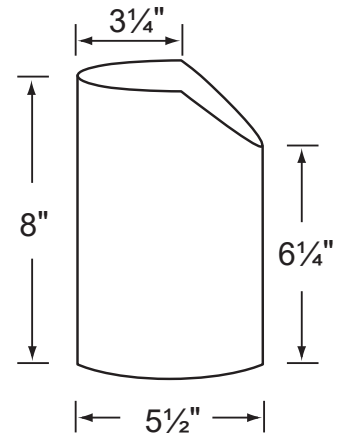

SPECIFICATION SHEET

PRODUCT # : CL-331-BR

• Well Lights

• Die-Cast Brass

Fixture Specifications:

Housing: Die-cast brass adjustable fixture, suspended inside a reversible PVC sleeve with both flat and angle-cut options on either end.

Finish : **BR- Natural Brass.**
Also available in Aluminum **BK-Black**, and Composite in **NM- Black** finishes.

Lens: Clear, tempered and heat resistant flat glass.

Socket: Top grade ceramic bi-pin socket with retention clips.

Lamp: 12V, MR-16, 50W max.
Available in LED (3.5W & 5W) or without lamp.
See the Lamp Guide below for more information.

Gasket: Silicone "O" ring seals faceplate to housing providing weather tight protection.

Wiring: Fixture is prewired with a 3ft 18-2 SJT-W direct burial cord. Wire connector sold separately. Silicone filled wire nut (**CX-854**) or quick-locking wire connector (**CX-LOC**) is available from Corona Lighting.

Mounting: In-ground direct burial or concrete encasement.

Electrical Notes: A remote 12V transformer is required. Options are available from Corona Lighting. Voltage range for LED lamps are 9V-17V. Some assembly needed. Proper grease/lubricant is suggested on threaded parts during installation.

Warranty: Limited lifetime warranty on brass fixture against manufacturer's defects.

3.5W and 5W

AVAILABLE LED LAMPS (Corona LED lamps have a five (5) year limited warranty against manufacturer's defects)

LAMP NUMBER	WATTS	BEAM		COLOR & TEMP.	RATED HOURS	HALOGEN EQUIVALENT
		SPREAD	LUMEN			
L-ED16-3W-SP	3.5	15° Spot	270	2700K	50,000	25 Watt
L-ED16-3W-FL	3.5	45° Flood	270	2700K	50,000	25 Watt
L-ED16-3W-WF	3.5	60° Wide Flood	270	2700K	50,000	25 Watt
L-ED16-5W-SP	5	15° Spot	350	2700K	50,000	40 Watt
L-ED16-5W-FL	5	45° Flood	350	2700K	50,000	40 Watt
L-ED16-5W-WF	5	60° Wide Flood	350	2700K	50,000	40 Watt
L-ED16-COB5W-SP	5	15° Spot	450	2700K	50,000	50 Watt
L-ED16-COB5W-FL	5	38° Flood	450	2700K	50,000	50 Watt
L-ED16-COB5W-WF	5	60° Wide Flood	450	2700K	50,000	50 Watt
L-ED16-COB5W-SP3K	5	15° Spot	470	3000K	50,000	50 Watt
L-ED16-COB5W-FL3K	5	38° Flood	470	3000K	50,000	50 Watt
L-ED16-COB5W-WF3K	5	60° Wide Flood	470	3000K	50,000	50 Watt

■ Single color MR-16 LED available in AMBER, BLUE, GREEN, PURPLE, RED and VIOLET

JOB INFORMATION

TYPE: _____ DATE: _____

JOB NAME & ADDRESS:

PRODUCT #:

TOTAL QUANTITY:

LAMP TYPE & WATTAGE:

TRANSFORMER:

CONTRACTOR:

SPECIFIER:

• When ordering LED lamp with a fixture your part number should follow the format below:

• CL - product # - lamp - wattage - lamp angle

CL - 331-BR - L-ED16 - 5W - FL

Example: CL-331-BR-L-ED16-5W-FL

• Corona Lighting reserves the right to make any change and/or improvement to the design and construction of this fixture without further notification.