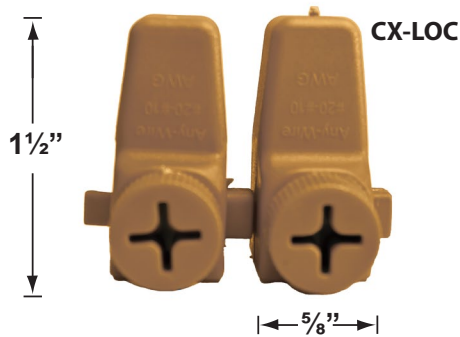

SPECIFIER:

• When ordering LED lamp with a fixture your part number should follow the format below:

• CL - product # - lamp - wattage - lamp angle

CL - 331-BR - L-ED16 - 5W - FL

Example: CL-331-BR-L-ED16-5W-FL

### Cable Connectors

- CX-854 Direct Burial Silicone Filled Wire Nut, **Tan**
- CX-858 Speedy Cable Connector, Supply Cable up to 10-2, **Black**
- CX-839 Universal cable connector, Supply cable up to 8-2, one/Pack **Black**
- CX-LOC Quick-Locking Silicone Filled Wire Connector, 25 Sets (50 per Pack)