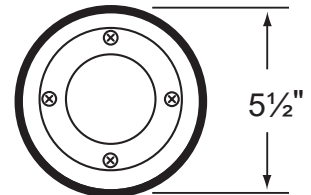

SPECIFICATION SHEET

PRODUCT # : CL-331-BR

• Well Lights

• Die-Cast Brass

Fixture Specifications:

Housing: Die-cast brass adjustable fixture, suspended inside a reversible PVC sleeve with both flat and angle-cut options on either end.

Finish : **BR- Natural Brass.**
Also available in Aluminum **BK-Black**, and Composite in **NM- Black** finishes.

Lens: Clear, tempered and heat resistant flat glass.

Socket: Top grade ceramic bi-pin socket with retention clips.

Lamp: 12V, MR-16, 50W max.
Available in LED (3.5W & 5W) or without lamp.
See the Lamp Guide below for more information.

Gasket: Silicone "O" ring seals faceplate to housing providing weather tight protection.

Wiring: Fixture is prewired with a 3ft 18-2 SJT-W direct burial cord. Wire connector sold separately. Silicone filled wire nut (**CX-854**) or quick-locking wire connector (**CX-LOC**) is available from Corona Lighting.

Mounting: In-ground direct burial or concrete encasement.

Electrical Notes: A remote 12V transformer is required. Options are available from Corona Lighting. Voltage range for LED lamps are 9V-17V. Some assembly needed. Proper grease/lubricant is suggested on threaded parts during installation.

Warranty: Limited lifetime warranty on brass fixture against manufacturer's defects.

3.5W and 5W

AVAILABLE LED LAMPS (Corona LED lamps have a five (5) year limited warranty against manufacturer's defects)

LAMP NUMBER	WATTS	BEAM		COLOR & TEMP.	RATED HOURS	HALOGEN EQUIVALENT
		SPREAD	LUMEN			
L-ED16-3W-SP	3.5	15° Spot	270	2700K	50,000	25 Watt
L-ED16-3W-FL	3.5	45° Flood	270	2700K	50,000	25 Watt
L-ED16-3W-WF	3.5	60° Wide Flood	270	2700K	50,000	25 Watt
L-ED16-5W-SP	5	15° Spot	350	2700K	50,000	40 Watt
L-ED16-5W-FL	5	45° Flood	350	2700K	50,000	40 Watt
L-ED16-5W-WF	5	60° Wide Flood	350	2700K	50,000	40 Watt
L-ED16-COB5W-SP	5	15° Spot	450	2700K	50,000	50 Watt
L-ED16-COB5W-FL	5	38° Flood	450	2700K	50,000	50 Watt
L-ED16-COB5W-WF	5	60° Wide Flood	450	2700K	50,000	50 Watt
L-ED16-COB5W-SP3K	5	15° Spot	470	3000K	50,000	50 Watt
L-ED16-COB5W-FL3K	5	38° Flood	470	3000K	50,000	50 Watt
L-ED16-COB5W-WF3K	5	60° Wide Flood	470	3000K	50,000	50 Watt

■ Single color MR-16 LED available in AMBER, BLUE, GREEN, PURPLE, RED and VIOLET

JOB INFORMATION

TYPE: _____ DATE: _____

JOB NAME & ADDRESS:

PRODUCT #:

TOTAL QUANTITY:

LAMP TYPE & WATTAGE:

TRANSFORMER:

CONTRACTOR:

SPECIFIER:

• When ordering LED lamp with a fixture your part number should follow the format below:

• CL - product # - lamp - wattage - lamp angle

CL - 331-BR - L-ED16 - 5W - FL

Example: CL-331-BR-L-ED16-5W-FL

• Corona Lighting reserves the right to make any change and/or improvement to the design and construction of this fixture without further notification.