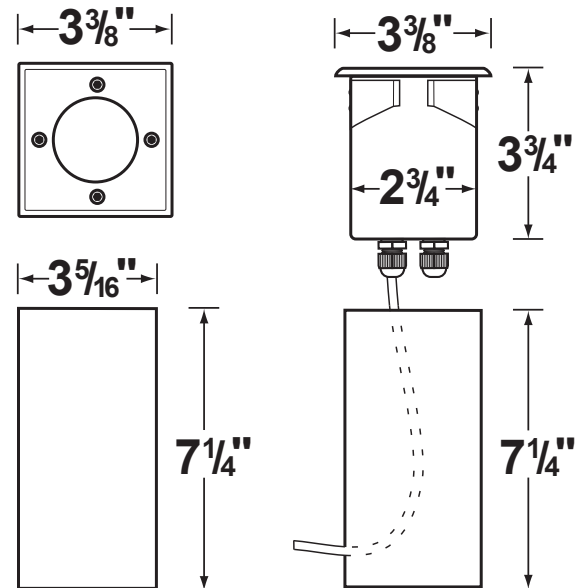

PRODUCT # : CL-328-SS

•Well Lights

•Stainless Steel

Fixture Specifications:

- **Housing:** Steel faceplate fitted onto aluminum housing, mounted inside a PVC sleeve, providing in-ground fixture support.
- **Faceplate:** Stainless Steel faceplate, designed to recess into installed floor.
- **Finish:** **SS-Stainless Steel.** PVC is available in black only.
- **Lens:** Clear, tempered, and heat resistant glass.
- **Socket:** Top grade ceramic bi-pin socket with retention clip.
- **Lamp:** 12V, MR-16, 35W max. Available in LED (3.5W & 5W). See the Lamp Guide below for more information.
- **Gasket:** Silicone "O" ring seals faceplate to housing providing weather tight protection.

Wiring: Fixture is prewired with a 3ft 18-2 SJT-W direct burial cord. Wire connector sold separately. Universal connector (**CX-839**), silicone filled wire nut (**CX-854**) or quick-locking wire connector (**CX-LOC**) is available from Corona Lighting.

Mounting: In-ground direct burial, or concrete encasement, including in-out compartments for multiple connection of fixtures. Faceplate recessed to installed floor.

Electrical Notes: A remote 12V transformer is required. Options are available from Corona Lighting. Voltage range for LED lamps are 9V-17V. Proper grease/lubricant is suggested on threaded parts during installation process.

Warranty: Limited lifetime warranty on faceplate and one (1) year warranty on housing against manufacturer's defects.

AVAILABLE LED LAMPS (Corona LED lamps have a five (5) year limited warranty against manufacturer's defects)

LAMP NUMBER	WATTS	BEAM		COLOR & TEMP.	RATED HOURS	HALOGEN EQUIVALENT
		SPREAD	LUMEN			
L-ED16-3W-SP	3.5	15° Spot	270	2700K	50,000	25 Watt
L-ED16-3W-FL	3.5	45° Flood	270	2700K	50,000	25 Watt
L-ED16-3W-WF	3.5	60° Wide Flood	270	2700K	50,000	25 Watt
L-ED16-5W-SP	5	15° Spot	350	2700K	50,000	40 Watt
L-ED16-5W-FL	5	45° Flood	350	2700K	50,000	40 Watt
L-ED16-5W-WF	5	60° Wide Flood	350	2700K	50,000	40 Watt
L-ED16-COB5W-SP	5	15° Spot	450	2700K	50,000	50 Watt
L-ED16-COB5W-FL	5	38° Flood	450	2700K	50,000	50 Watt
L-ED16-COB5W-WF	5	60° Wide Flood	450	2700K	50,000	50 Watt
L-ED16-COB5W-SP3K	5	15° Spot	470	3000K	50,000	50 Watt
L-ED16-COB5W-FL3K	5	38° Flood	470	3000K	50,000	50 Watt
L-ED16-COB5W-WF3K	5	60° Wide Flood	470	3000K	50,000	50 Watt

■ Single color MR-16 LED available in AMBER, BLUE, GREEN, PURPLE, RED and VIOLET

JOB INFORMATION

TYPE: _____ DATE: _____
JOB NAME & ADDRESS: _____
PRODUCT #: _____
TOTAL QUANTITY: _____
LAMP TYPE & WATTAGE: _____
TRANSFORMER: _____
CONTRACTOR: _____
SPECIFIER: _____

• When ordering LED lamp with a fixture your part number should follow the format below:

• CL - product # - lamp - wattage - lamp angle
CL - 328-SS - L-ED16 - 5W - FL

Example: CL-328-SS-L-ED16-5W-FL

• Corona Lighting reserves the right to make any change and/or improvement to the design and construction of this fixture without further notification.