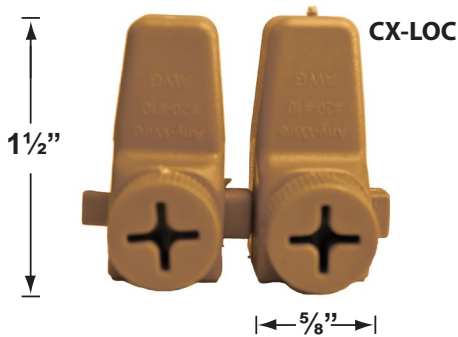

SPECIFICATION SHEET

PRODUCT # : CL-328-SS

•Well Lights

•Stainless Steel

Fixture Specifications:

- Housing:** Steel faceplate fitted onto aluminum housing, mounted inside a PVC sleeve, providing in-ground fixture support.
- Faceplate:** Stainless Steel faceplate, designed to recess into installed floor.
- Finish:** **SS-Stainless Steel.** PVC is available in black only.
- Lens:** Clear, tempered, and heat resistant glass.
- Socket:** Top grade ceramic bi-pin socket with retention clip.
- Lamp:** 12V, MR-16, 35W max. Available in LED (3.5W & 5W). See the Lamp Guide below for more information.
- Gasket:** Silicone "O" ring seals faceplate to housing providing weather tight protection.

Mounting: In-ground direct burial, or concrete encasement, including in-out compartments for multiple connection of fixtures. Faceplate recessed to installed floor.

Electrical Notes: A remote 12V transformer is required. Options are available from Corona Lighting. Voltage range for LED lamps are 9V-17V. Proper grease/lubricant is suggested on threaded parts during installation process.

• When ordering LED lamp with a fixture your part number should follow the format below:

• CL - product # - lamp - wattage - lamp angle
 CL - 328-SS - L-ED16 - 5W - FL

Example: CL-328-SS-L-ED16-5W-FL

• Corona Lighting reserves the right to make any change and/or improvement to the design and construction of this fixture without further notification.

PRODUCT # : CL-328-SS

• Well Lights

• Stainless Steel

Cable Connectors

- CX-854 Direct Burial Silicone Filled Wire Nut, **Tan**
- CX-858 Speedy Cable Connector, Supply Cable up to 10-2, **Black**
- CX-839 Universal cable connector, Supply cable up to 8-2, one/Pack **Black**
- CX-LOC Quick-Locking Silicone Filled Wire Connector, 25 Sets (50 per Pack)