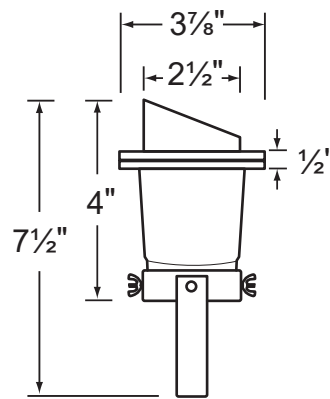

SPECIFICATION SHEET

PRODUCT # : CL-232-AB

• Well Lights

• Cast Brass

Fixture Specifications:

Housing: Cast brass adjustable fixture, suspended inside a reversible PVC sleeve with both flat and angle-cut options on either end.

Finish : **AB- Antique Bronze**, Faceplate Natural toning process. AB finish will vary due to artistic process. Also available in **SS** finish.

Lens: Clear, tempered and heat resistant convex glass. Extra flat lens included.

Socket: Top grade ceramic bi-pin socket with retention clip.

Lamp: 12V, MR-16, 50W max. Available in LED (3.5W & 5W) or without lamp. See the Lamp Guide below for more information.

Gasket: Silicone "0" ring seals faceplate to housing providing weather tight protection.

Wiring: Fixture is prewired with a 3-ft 18-2 SJT-W direct burial cord. Wire connector available separately. Silicone filled wire nut (**CX-854**) or quick-locking wire connector (**CX-LOC**) may be ordered to Corona Lighting.

Mounting: In-ground direct burial or concrete encasement.

Electrical Notes: A remote 12V transformer is required. Options are available from Corona Lighting. Voltage range for LED lamps are 9V-17V. Some assembly needed. Proper grease/lubricant is suggested on threaded parts during installation.

Warranty: Limited lifetime warranty on brass fixture against manufacturer's defects.

3.5W and 5W

AVAILABLE LED LAMPS (Corona LED lamps have a five (5) year limited warranty against manufacturer's defects)

LAMP NUMBER	WATTS	BEAM		COLOR & TEMP.	RATED HOURS	HALOGEN EQUIVALENT
		SPREAD	LUMEN			
L-ED16-3W-SP	3.5	15° Spot	270	2700K	50,000	25 Watt
L-ED16-3W-FL	3.5	45° Flood	270	2700K	50,000	25 Watt
L-ED16-3W-WF	3.5	60° Wide Flood	270	2700K	50,000	25 Watt
L-ED16-5W-SP	5	15° Spot	350	2700K	50,000	40 Watt
L-ED16-5W-FL	5	45° Flood	350	2700K	50,000	40 Watt
L-ED16-5W-WF	5	60° Wide Flood	350	2700K	50,000	40 Watt
L-ED16-COB5W-SP	5	15° Spot	450	2700K	50,000	50 Watt
L-ED16-COB5W-FL	5	38° Flood	450	2700K	50,000	50 Watt
L-ED16-COB5W-WF	5	60° Wide Flood	450	2700K	50,000	50 Watt
L-ED16-COB5W-SP3K	5	15° Spot	470	3000K	50,000	50 Watt
L-ED16-COB5W-FL3K	5	38° Flood	470	3000K	50,000	50 Watt
L-ED16-COB5W-WF3K	5	60° Wide Flood	470	3000K	50,000	50 Watt

■ Single color MR-16 LED available in AMBER, BLUE, GREEN, PURPLE, RED and VIOLET

JOB INFORMATION

TYPE: _____ DATE: _____

JOB NAME & ADDRESS: _____

PRODUCT #: _____

TOTAL QUANTITY: _____

LAMP TYPE & WATTAGE: _____

TRANSFORMER: _____

CONTRACTOR: _____

SPECIFIER: _____

• When ordering LED lamp with a fixture your part number should follow the format below:

• CL - product # - lamp - wattage - lamp angle

CL - 232-AB - L-ED16 - 5W - FL

Example: CL-232-AB-L-ED16-5W-FL

• Corona Lighting reserves the right to make any change and/or improvement to the design and construction of this fixture without further notification.