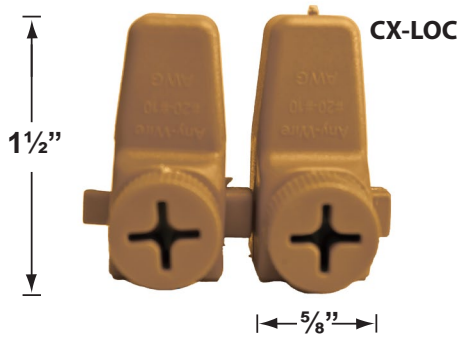

SPECIFICATION SHEET

PRODUCT # : CL-232-AB

• Well Lights

• Cast Brass

Fixture Specifications:

Housing: Cast brass adjustable fixture, suspended inside a reversible PVC sleeve with both flat and angle-cut options on either end.

Example: CL-232-AB-L-ED16-5W-FL

• Corona Lighting reserves the right to make any change and/or improvement to the design and construction of this fixture without further notification.

PRODUCT # : CL-232-AB

• Well Lights

• Cast Brass

Cable Connectors

- CX-854 Direct Burial Silicone Filled Wire Nut, **Tan**
- CX-858 Speedy Cable Connector, Supply Cable up to 10-2, **Black**
- CX-839 Universal cable connector, Supply cable up to 8-2, one/Pack **Black**
- CX-LOC Quick-Locking Silicone Filled Wire Connector, 25 Sets (50 per Pack)