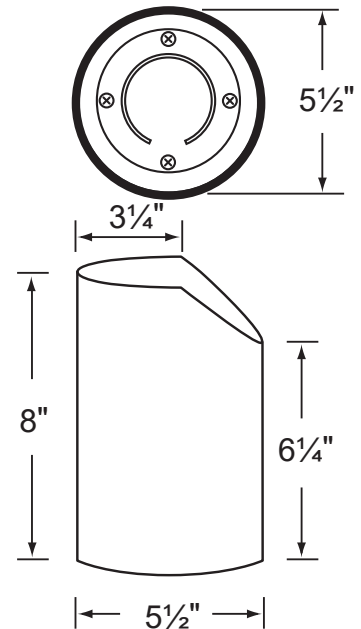

SPECIFICATION SHEET

PRODUCT # : CL-232-AB

• Well Lights

• Cast Brass

Fixture Specifications:

Housing: Cast brass adjustable fixture, suspended inside a reversible PVC sleeve with both flat and angle-cut options on either end.

Finish : **AB- Antique Bronze**, Faceplate Natural toning process. AB finish will vary due to artistic process. Also available in **SS** finish.

Lens: Clear, tempered and heat resistant convex glass. Extra flat lens included.

Socket: Top grade ceramic bi-pin socket with retention clip.

Lamp: 12V, MR-16, 50W max. Available in LED (3.5W & 5W) or without lamp. See the Lamp Guide below for more information.

Gasket: Silicone "0" ring seals faceplate to housing providing weather tight protection.

Wiring: Fixture is prewired with a 3-ft 18-2 SJT-W direct burial cord. Wire connector available separately. Silicone filled wire nut (**CX-854**) or quick-locking wire connector (**CX-LOC**) may be ordered to Corona Lighting.

Mounting: In-ground direct burial or concrete encasement.

Electrical Notes: A remote 12V transformer is required. Options are available from Corona Lighting. Voltage range for LED lamps are 9V-17V. Some assembly needed. Proper grease/lubricant is suggested on threaded parts during installation.

Warranty: Limited lifetime warranty on brass fixture against manufacturer's defects.

3.5W and 5W

AVAILABLE LED LAMPS (Corona LED lamps have a five (5) year limited warranty against manufacturer's defects)

LAMP NUMBER	WATTS	BEAM		COLOR & TEMP.	RATED HOURS	HALOGEN EQUIVALENT
		SPREAD	LUMEN			
L-ED16-3W-SP	3.5	15° Spot	270	2700K	50,000	25 Watt
L-ED16-3W-FL	3.5	45° Flood	270	2700K	50,000	25 Watt
L-ED16-3W-WF	3.5	60° Wide Flood	270	2700K	50,000	25 Watt
L-ED16-5W-SP	5	15° Spot	350	2700K	50,000	40 Watt
L-ED16-5W-FL	5	45° Flood	350	2700K	50,000	40 Watt
L-ED16-5W-WF	5	60° Wide Flood	350	2700K	50,000	40 Watt
L-ED16-COB5W-SP	5	15° Spot	450	2700K	50,000	50 Watt
L-ED16-COB5W-FL	5	38° Flood	450	2700K	50,000	50 Watt
L-ED16-COB5W-WF	5	60° Wide Flood	450	2700K	50,000	50 Watt
L-ED16-COB5W-SP3K	5	15° Spot	470	3000K	50,000	50 Watt
L-ED16-COB5W-FL3K	5	38° Flood	470	3000K	50,000	50 Watt
L-ED16-COB5W-WF3K	5	60° Wide Flood	470	3000K	50,000	50 Watt

■ Single color MR-16 LED available in AMBER, BLUE, GREEN, PURPLE, RED and VIOLET

JOB INFORMATION

TYPE: _____ DATE: _____

JOB NAME & ADDRESS: _____

PRODUCT #: _____

TOTAL QUANTITY: _____

LAMP TYPE & WATTAGE: _____

TRANSFORMER: _____

CONTRACTOR: _____

SPECIFIER: _____

• When ordering LED lamp with a fixture your part number should follow the format below:

• CL - product # - lamp - wattage - lamp angle

CL - 232-AB - L-ED16 - 5W - FL

Example: CL-232-AB-L-ED16-5W-FL

• Corona Lighting reserves the right to make any change and/or improvement to the design and construction of this fixture without further notification.