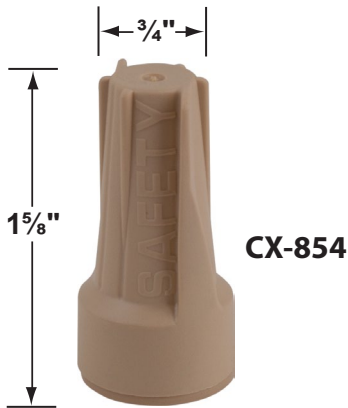

PRODUCT # : CL-224-SS

• Well Lights

• 316 Marine Grade Stainless Steel

Cable Connector

CX-854 Direct Burial Silicone Filled Wire Nut, Tan