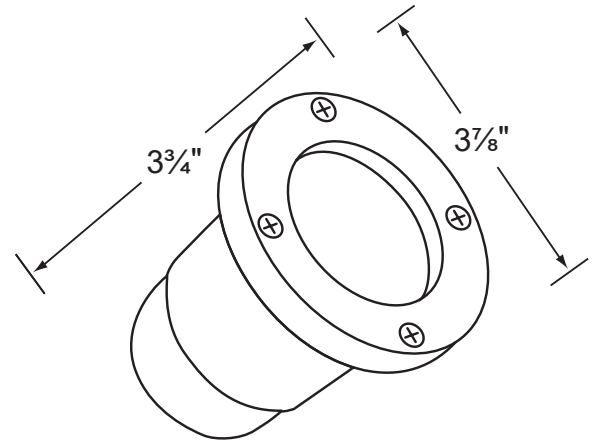

3.5W and 5W

CAUTION: The preinstalled convex lens is not drive over rated.

AVAILABLE LED LAMPS (Corona LED lamps have a five (5) year limited warranty against manufacturer's defects)

LAMP NUMBER	WATTS	BEAM		COLOR & TEMP.	RATED HOURS	HALOGEN EQUIVALENT
		SPREAD	LUMEN			
L-ED16-3W-SP	3.5	15° Spot	270	2700K	50,000	25 Watt
L-ED16-3W-FL	3.5	45° Flood	270	2700K	50,000	25 Watt
L-ED16-3W-WF	3.5	60° Wide Flood	270	2700K	50,000	25 Watt
L-ED16-5W-SP	5	15° Spot	350	2700K	50,000	40 Watt
L-ED16-5W-FL	5	45° Flood	350	2700K	50,000	40 Watt
L-ED16-5W-WF	5	60° Wide Flood	350	2700K	50,000	40 Watt
L-ED16-COB5W-SP	5	15° Spot	450	2700K	50,000	50 Watt
L-ED16-COB5W-FL	5	38° Flood	450	2700K	50,000	50 Watt
L-ED16-COB5W-WF	5	60° Wide Flood	450	2700K	50,000	50 Watt
L-ED16-COB5W-SP3K	5	15° Spot	470	3000K	50,000	50 Watt
L-ED16-COB5W-FL3K	5	38° Flood	470	3000K	50,000	50 Watt
L-ED16-COB5W-WF3K	5	60° Wide Flood	470	3000K	50,000	50 Watt

■ Single color MR-16 LED available in AMBER, BLUE, GREEN, PURPLE, RED and VIOLET

JOB INFORMATION

TYPE: _____ DATE: _____
JOB NAME & ADDRESS: _____
PRODUCT #: _____
TOTAL QUANTITY: _____
LAMP TYPE & WATTAGE: _____
TRANSFORMER: _____
CONTRACTOR: _____
SPECIFIER: _____

• When ordering LED lamp with a fixture your part number should follow the format below:

• **CL** - **product #** - **lamp** - **wattage** - **lamp angle**
CL - 224-SS - L-ED16 - 5W - FL

Example: CL-224-SS-L-ED16-5W-FL

• Corona Lighting reserves the right to make any change and/or improvement to the design and construction of this fixture without further notification.