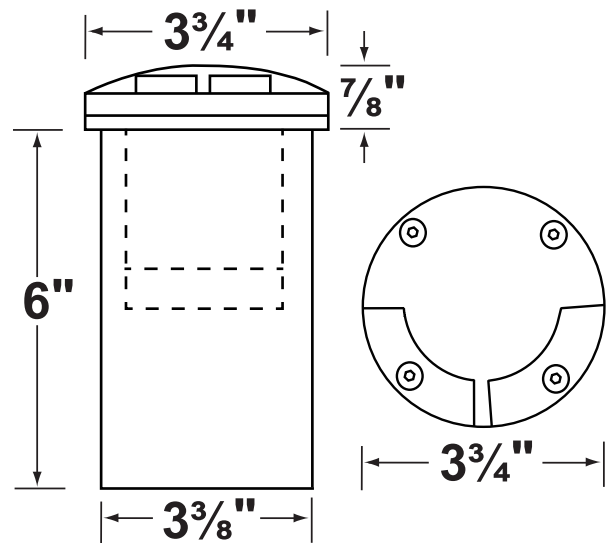

SPECIFICATION SHEET

PRODUCT # : CL-206-AB

• Well Light

• Brass

Fixture Specifications:

- Housing:** Cast Brass fixture mounted with stainless steel retention clips inside PVC sleeve.
- Faceplate:** Solid brass faceplate with 180° light output.
- Finish:** **AB- Antique Bronze.** Faceplate Natural toning process. AB finish will vary due to artistic process.
- Lens:** Clear, tempered and heat resistant raised flat glass.
- Socket:** Top grade ceramic bi-pin socket with retention clips to secure lamp in place.
- Lamp:** 12V, MR-16 halogen 50W max. L-BAB-C20 (20w) standard. LED lamps are also available. See lamp guide, below for more information.
- Gasket:** Silicone "O" ring seals faceplate to housing providing weather tight protection.

- Wiring:** Fixture is prewired with a 3ft 18-2 SJT-W direct burial cord. Wire connector sold separately. Universal connector (**CX-839**), silicone filled wire nut (**CX-854**) or quick-locking wire connector (**CX-LOC**) are available from Corona Lighting.
- Mounting:** In-ground direct burial or concrete encasement.
- Electrical Notes:** A remote 12V transformer is required. Options are available from Corona Lighting. Voltage range for 12V halogen lamps are 11V-12.5V. Voltage range for LED lamps are 9V-17V. Proper grease/lubricant is suggested on threaded parts during installation process.
- Warranty:** Limited lifetime warranty on brass fixture against manufacturer's defects.