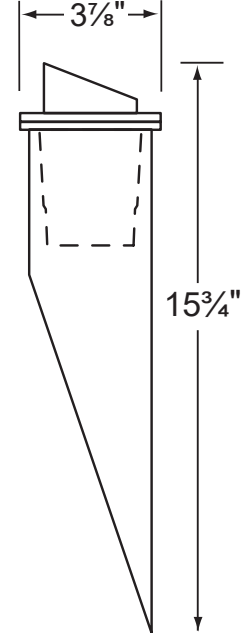

SPECIFICATION SHEET

PRODUCT # : CL-202-SS

• Well Lights

• 316 Marine Grade Stainless Steel

Fixture Specifications:

Housing: Stainless Steel fixture mounted with stainless steel retention clips inside PVC sleeve.

Finish : **SS- Stainless Steel**, Faceplate Natural toning process.
Also available in **AB** finish.

Lens: Clear, tempered and heat resistant convex glass. Extra flat lens included.

Socket: Top grade ceramic bi-pin socket with retention clip.

Lamp: 12V, MR-16, 35W max.
Available in LED (3.5W & 5W) or without lamp.
See the Lamp Guide below for more information.

Gasket: Silicone "O" ring seals faceplate to housing providing weather tight protection.

Wiring: Fixture is prewired with a 3-ft 18-2 SJT-W direct burial cord. Wire connector sold separately. Silicone filled direct burial wire nut (**CX-854**) is available from Corona Lighting.

Mounting: In-ground direct burial or concrete encasement.

Electrical Notes: A remote 12V transformer is required. Options are available from Corona Lighting. Voltage range for LED lamps are 9V-17V. Proper grease/lubricant is suggested on threaded parts during installation process.

Warranty: Limited lifetime warranty on stainless steel fixture against manufacturer's defects.

LED
3.5W and 5W

AVAILABLE LED LAMPS (Corona LED lamps have a five (5) year limited warranty against manufacturer's defects)

LAMP NUMBER	WATTS	BEAM		COLOR & TEMP.	RATED HOURS	HALOGEN EQUIVALENT
		SPREAD	LUMEN			
L-ED16-3W-SP	3.5	15° Spot	270	2700K	50,000	25 Watt
L-ED16-3W-FL	3.5	45° Flood	270	2700K	50,000	25 Watt
L-ED16-3W-WF	3.5	60° Wide Flood	270	2700K	50,000	25 Watt
L-ED16-5W-SP	5	15° Spot	350	2700K	50,000	40 Watt
L-ED16-5W-FL	5	45° Flood	350	2700K	50,000	40 Watt
L-ED16-5W-WF	5	60° Wide Flood	350	2700K	50,000	40 Watt
L-ED16-COB5W-SP	5	15° Spot	450	2700K	50,000	50 Watt
L-ED16-COB5W-FL	5	38° Flood	450	2700K	50,000	50 Watt
L-ED16-COB5W-WF	5	60° Wide Flood	450	2700K	50,000	50 Watt
L-ED16-COB5W-SP3K	5	15° Spot	470	3000K	50,000	50 Watt
L-ED16-COB5W-FL3K	5	38° Flood	470	3000K	50,000	50 Watt
L-ED16-COB5W-WF3K	5	60° Wide Flood	470	3000K	50,000	50 Watt

■ Single color MR-16 LED available in AMBER, BLUE, GREEN, PURPLE, RED and VIOLET

JOB INFORMATION

TYPE: _____ DATE: _____

JOB NAME & ADDRESS: _____

PRODUCT #: _____

TOTAL QUANTITY: _____

LAMP TYPE & WATTAGE: _____

TRANSFORMER: _____

CONTRACTOR: _____

SPECIFIER: _____

• When ordering LED lamp with a fixture your part number should follow the format below:

• CL - product # - lamp - wattage - lamp angle

CL - 202-SS - L-ED16 - 5W - FL

Example: CL-202-SS-L-ED16-5W-FL

• Corona Lighting reserves the right to make any change and/or improvement to the design and construction of this fixture without further notification.