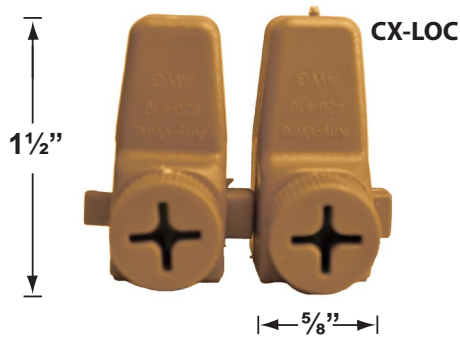

### Fixture Specifications:

**Housing:** Stainless Steel fixture mounted with stainless steel retention clips inside PVC sleeve.

**Gasket:** Silicone "0" ring seals faceplate to housing providing weather tight protection.

Example: CL-201-SS-L-ED16-5W-FL

• Corona Lighting reserves the right to make any change and/or improvement to the design and construction of this fixture without further notification.

### Cable Connectors

- CX-854 Direct Burial Silicone Filled Wire Nut, **Tan**
- CX-858 Speedy Cable Connector, Supply Cable up to 10-2, **Black**
- CX-839 Universal cable connector, Supply cable up to 8-2, one/Pack **Black**
- CX-LOC Quick-Locking Silicone Filled Wire Connector, 25 Sets (50 per Pack)