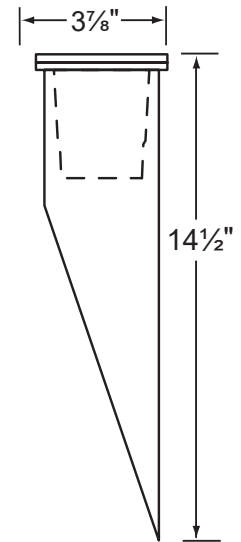

AVAILABLE LED LAMPS (Corona LED lamps have a five (5) year limited warranty against manufacturer's defects)

LAMP NUMBER	WATTS	BEAM		COLOR & TEMP.	RATED HOURS	HALOGEN EQUIVALENT
		SPREAD	LUMEN			
L-ED16-3W-SP	3.5	15° Spot	270	2700K	50,000	25 Watt
L-ED16-3W-FL	3.5	45° Flood	270	2700K	50,000	25 Watt
L-ED16-3W-WF	3.5	60° Wide Flood	270	2700K	50,000	25 Watt
L-ED16-5W-SP	5	15° Spot	350	2700K	50,000	40 Watt
L-ED16-5W-FL	5	45° Flood	350	2700K	50,000	40 Watt
L-ED16-5W-WF	5	60° Wide Flood	350	2700K	50,000	40 Watt
L-ED16-COB5W-SP	5	15° Spot	450	2700K	50,000	50 Watt
L-ED16-COB5W-FL	5	38° Flood	450	2700K	50,000	50 Watt
L-ED16-COB5W-WF	5	60° Wide Flood	450	2700K	50,000	50 Watt
L-ED16-COB5W-SP3K	5	15° Spot	470	3000K	50,000	50 Watt
L-ED16-COB5W-FL3K	5	38° Flood	470	3000K	50,000	50 Watt
L-ED16-COB5W-WF3K	5	60° Wide Flood	470	3000K	50,000	50 Watt

■ Single color MR-16 LED available in AMBER, BLUE, GREEN, PURPLE, RED and VIOLET

JOB INFORMATION

TYPE: _____ DATE: _____

JOB NAME & ADDRESS:

PRODUCT #:

TOTAL QUANTITY:

LAMP TYPE & WATTAGE:

TRANSFORMER:

CONTRACTOR:

SPECIFIER:

• When ordering LED lamp with a fixture your part number should follow the format below:

• **CL** - **product #** - **lamp** - **wattage** - **lamp angle**

CL - **201-SS** - **L-ED16** - **5W** - **FL**

Example: CL-201-SS-L-ED16-5W-FL

• Corona Lighting reserves the right to make any change and/or improvement to the design and construction of this fixture without further notification.