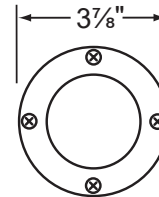

AVAILABLE LED LAMPS (Corona LED lamps have a five (5) year limited warranty against manufacturer's defects)

LAMP NUMBER	WATTS	BEAM		COLOR & TEMP.	RATED HOURS	HALOGEN EQUIVALENT
		SPREAD	LUMEN			
L-ED16-3W-SP	3.5	15° Spot	270	2700K	50,000	25 Watt
L-ED16-3W-FL	3.5	45° Flood	270	2700K	50,000	25 Watt
L-ED16-3W-WF	3.5	60° Wide Flood	270	2700K	50,000	25 Watt
L-ED16-5W-SP	5	15° Spot	350	2700K	50,000	40 Watt
L-ED16-5W-FL	5	45° Flood	350	2700K	50,000	40 Watt
L-ED16-5W-WF	5	60° Wide Flood	350	2700K	50,000	40 Watt
L-ED16-COB5W-SP	5	15° Spot	450	2700K	50,000	50 Watt
L-ED16-COB5W-FL	5	38° Flood	450	2700K	50,000	50 Watt
L-ED16-COB5W-WF	5	60° Wide Flood	450	2700K	50,000	50 Watt
L-ED16-COB5W-SP3K	5	15° Spot	470	3000K	50,000	50 Watt
L-ED16-COB5W-FL3K	5	38° Flood	470	3000K	50,000	50 Watt
L-ED16-COB5W-WF3K	5	60° Wide Flood	470	3000K	50,000	50 Watt

■ Single color MR-16 LED available in AMBER, BLUE, GREEN, PURPLE, RED and VIOLET

JOB INFORMATION

TYPE: _____ DATE: _____

JOB NAME & ADDRESS:

PRODUCT #:

TOTAL QUANTITY:

LAMP TYPE & WATTAGE:

TRANSFORMER:

CONTRACTOR:

SPECIFIER:

• When ordering LED lamp with a fixture your part number should follow the format below:

• **CL** - **product #** - **lamp** - **wattage** - **lamp angle**

CL - **201-SS** - **L-ED16** - **5W** - **FL**

Example: CL-201-SS-L-ED16-5W-FL

• Corona Lighting reserves the right to make any change and/or improvement to the design and construction of this fixture without further notification.