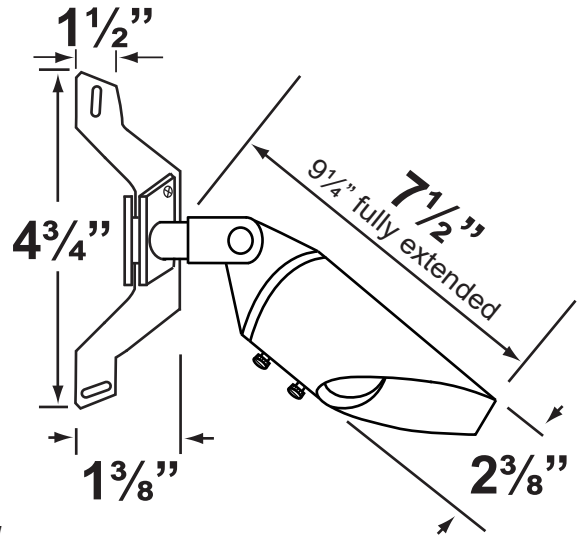

SPECIFICATION SHEET

PRODUCT # : CL-132B-AB

•Down Lights

• Cast Brass

Fixture Specifications:

Housing & Shroud: Corrosion Resistant Cast Brass.
Shroud is adjustable and extendable.

Finish: **AB- Antique Bronze.** Natural toning process. AB finish will vary due to artistic process. Also available in **GM** finish.

Lens: Clear and heat resistant tempered flat glass.

Socket: Top grade fixed ceramic bi-pin socket, with lamp retention clip to securely hold lamp in place.

Lamp: 12V, MR-16, 50W max.
Available in LED (3.5W & 5W) or without lamp.
See the Lamp Guide below for more information.

Wiring: Fixture is prewired with a 5-ft 18-2 SPT2-W direct burial cord. Wire connector available separately. Universal connector (**CX-839**) and silicone filled wire nut (**CX-854**) are available from Corona Lighting.

Gasket: Silicone gasket for water tight sealing.

Knuckle: Adjustable cast brass knuckle with thumb screw.

Mounting: Brass mounting bracket with 1/2" NPT threaded female hub. CX-709B Brass Canopy mounting is also available.

Electrical Notes: A remote 12V transformer is required. Options are available from Corona Lighting. Voltage range for LED lamps are 9V-17V. Some assembly needed. Proper grease/lubricant is suggested on threaded parts during installation.

Warranty: Limited lifetime warranty on fixture housing against manufacturer's defects.

3.5W and 5W

ACCESSORY

Mounting Bracket

CX-709B-AB

AB- Antique Bronze

Fixtures also available with CX-709B-AB. Price remains the same as listed.

AVAILABLE LED LAMPS (Corona LED lamps have a five (5) year limited warranty against manufacturer's defects)