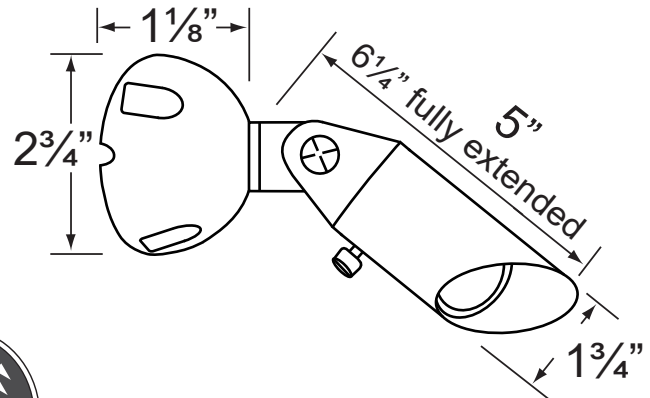

SPECIFICATION SHEET

PRODUCT # : CL-131B-AB

• Down Lights

• Cast Brass

Fixture Specifications:

Housing & Shroud: Corrosion Resistant Cast Brass.
Shroud is adjustable and extendable.

Finish: **AB- Antique Bronze.** Natural toning process.
AB finish will vary due to artistic process.
Also available in **GM** finish.

Lens: Clear and heat resistant tempered flat glass.

Socket: Top grade fixed ceramic bi-pin socket, with lamp
retension clip to securely hold lamp in place.

Lamp: 12V MR-11, 35W max.
Available in 2.5W LED or without lamp.
See lamp guide below for more information.

Wiring: Fixture is prewired with a 5-ft 18-2 SPT2-W direct
burial cord. Wire connector available separately.
Universal connector (**CX-839**), silicone filled wire nut
(**CX-854**) or quick locking wire connector (**CX-LOC**)
may be ordered to Corona Lighting.

Gasket: Silicone gasket for water tight sealing.

Knuckle: Adjustable cast brass knuckle with thumb screw

Mounting: Brass round Canopy with 1/2" NPT threaded
female hub. CX-719B Brass mounting bracket
is also available.

Electrical Notes: A remote 12V transformer is required. Options are
available from Corona Lighting.
Voltage range for LED lamps are 9V-17V.
Some assembly needed. Proper grease/lubricant is
suggested on threaded parts during installation.

Warranty: Limited lifetime warranty on fixture housing against
manufacturer's defects.

ACCESSORY

Fixtures also available
with CX-719B-AB.
Price remains the same
as listed.

AVAILABLE LED LAMPS (Corona LED lamps have a five (5) year limited warranty against manufacturer's defects)

LAMP NUMBER	WATTS	SPREAD	LUMEN	TEMP.
L-ED11-2.5W	2.5	38° Flood	180	2700K

JOB INFORMATION

TYPE: _____ DATE: _____

JOB NAME & ADDRESS:

PRODUCT #:

TOTAL QUANTITY:

LAMP TYPE & WATTAGE:

TRANSFORMER:

CONTRACTOR:

SPECIFIER:

• When ordering LED lamp with a fixture your part number should follow the format below:

• CL - **product #** - **lamp** - **wattage**
CL - 131B-AB - L-ED11 - 2.5W

Example: CL-131B-AB-L-ED11-2.5W

• Corona Lighting reserves the right to make any change and/or improvement to the design and construction of this fixture without further notification.