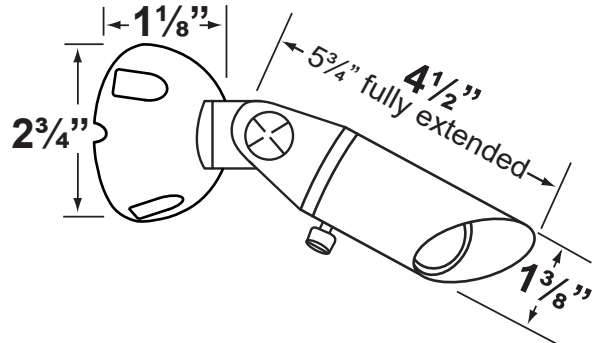

SPECIFICATION SHEET

PRODUCT # : CL-130B-AB

• Down Light

• Cast Brass

Fixture Specifications:

Housing: Corrosion resistant solid brass.
Shroud is adjustable and extendable.

Finish: **AB- Antique Bronze.** Natural toning process.
AB finish will vary due to artistic process.
Fixture also available in **GM- Gun Metal.**

Lens: Clear and heat resistant tempered flat glass.

Socket: Top grade fixed ceramic bi-pin socket, with lamp retention clip to securely hold lamp in place

Lamp: 12V MR-8, 2.5W max.
Available in 2.5W LED or without lamp.
See lamp guide below for more information.

Wiring: Fixture is prewired with a 5-ft 18-2 SPT2-W direct burial cord. Wire connector sold separately.
Universal connector (**CX-839**) and silicone filled wire nut (**CX-854**) are available from Corona Lighting.

Gasket: Silicone gasket for water tight sealing.

Knuckle: Adjustable cast brass knuckle with thumb screw.

Mounting: Brass round Canopy with 1/2" NPT threaded female hub. CX-719B Brass mounting bracket is also available.

Electrical Notes: A remote 12V transformer is required. Options are available from Corona Lighting.
Voltage range for LED lamps are 10V-30V.
Some assembly needed. Proper grease/lubricant is suggested on threaded parts during installation.

Warranty: Limited lifetime warranty on fixture housing against manufacturer's defects.

ACCESSORY

Fixture is also available with CX-719B-AB. Price remains the same as listed.

AVAILABLE LED LAMPS (Corona LED lamps have a five (5) year limited warranty against manufacturer's defects)

LAMP NUMBER	WATTS	SPREAD	LUMEN	TEMP.
L-ED8-2.5W	2.5	38° FL	180	2700K

JOB INFORMATION

TYPE: _____ DATE: _____

JOB NAME & ADDRESS: _____

PRODUCT #: _____

TOTAL QUANTITY: _____

LAMP TYPE & WATTAGE: _____

TRANSFORMER: _____

CONTRACTOR: _____

SPECIFIER: _____

• When ordering LED lamp with a fixture your part number should follow the format below:

• **CL** - **product #** - **lamp** - **wattage**
CL - 130B-AB - L-ED8 - 2.5W

Example: CL-130B-AB-L-ED8-2.5W

• Corona Lighting reserves the right to make any change and/or improvement to the design and construction of this fixture without further notification.