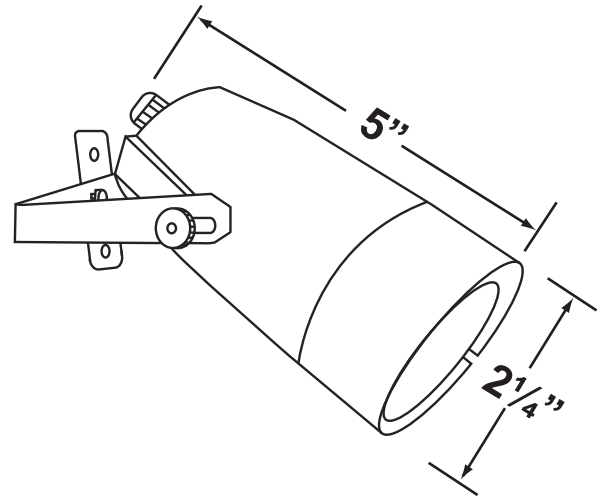

3.5W and 5W

AVAILABLE LED LAMPS (Corona LED lamps have a five (5) year limited warranty against manufacturer's defects)

LAMP NUMBER	WATTS	BEAM		COLOR & TEMP.	RATED HOURS	HALOGEN EQUIVALENT
		SPREAD	LUMEN			
L-ED16-3W-SP	3.5	15° Spot	270	2700K	50,000	25 Watt
L-ED16-3W-FL	3.5	45° Flood	270	2700K	50,000	25 Watt
L-ED16-3W-WF	3.5	60° Wide Flood	270	2700K	50,000	25 Watt
L-ED16-5W-SP	5	15° Spot	350	2700K	50,000	40 Watt
L-ED16-5W-FL	5	45° Flood	350	2700K	50,000	40 Watt
L-ED16-5W-WF	5	60° Wide Flood	350	2700K	50,000	40 Watt
L-ED16-COB5W-SP	5	15° Spot	450	2700K	50,000	50 Watt
L-ED16-COB5W-FL	5	38° Flood	450	2700K	50,000	50 Watt
L-ED16-COB5W-WF	5	60° Wide Flood	450	2700K	50,000	50 Watt
L-ED16-COB5W-SP3K	5	15° Spot	470	3000K	50,000	50 Watt
L-ED16-COB5W-FL3K	5	38° Flood	470	3000K	50,000	50 Watt
L-ED16-COB5W-WF3K	5	60° Wide Flood	470	3000K	50,000	50 Watt

■ Single color MR-16 LED available in AMBER, BLUE, GREEN, PURPLE, RED and VIOLET

JOB INFORMATION

TYPE: _____ DATE: _____
JOB NAME & ADDRESS: _____
PRODUCT #: _____
TOTAL QUANTITY: _____
LAMP TYPE & WATTAGE: _____
TRANSFORMER: _____
CONTRACTOR: _____
SPECIFIER: _____

• When ordering LED lamp with a fixture your part number should follow the format below:

• CL - product # - color - lamp - wattage - lamp angle
CL - 100 - WH - L-ED16 - 5W - FL

Example: CL-100-WH-L-ED16-5W-FL

• Corona Lighting reserves the right to make any change and/or improvement to the design and construction of this fixture without further notification.