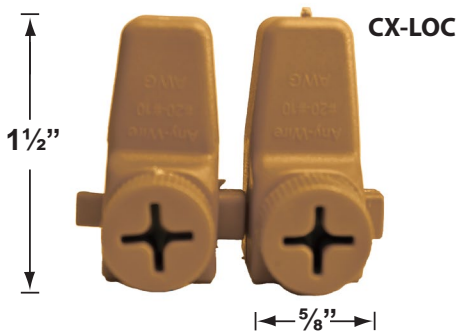

SPECIFICATION SHEET

PRODUCT # : CL-100

• Down Light

• Cast Aluminum

Fixture Specifications:

Housing: Diecast, copper free, aluminum
Finish: Polyester UV powder coated, available in **BK-** Black **BZ-** Bronze, and **WH-** White
Lens: Clear, tempered and heat-resistant flat glass lens.
Socket: Top grade loose bi-pin socket, with spring loaded design.
Lamp: 12V, MR-16, 35W max. Available in LED (3.5W & 5W) or without lamp. See the Lamp Guide below for more information.
Wiring: Fixture is prewired with a 5-ft 18-2 SPT1-W direct burial cord. Wire connector available separately. Universal connector (**CX-839**), quick locking wire connector (**CX-LOC**) or silicone filled wire nut (**CX-854**) may be ordered to Corona Lighting.

Gasket: Silicone double gasketed for 'water-tight' sealing
Mounting: Diecast aluminum yoke, with mounting bracket. Fully adjustable for horizontal and vertical alignment.
Electrical Notes: A remote 12V transformer is required. Options are available from Corona Lighting. Voltage range for LED lamps are 9V-17V. Proper grease/lubricant is suggested on threaded parts during installation process.
Warranty: Five (5) year warranty on fixture housing against manufacturer's defects.

• Corona Lighting reserves the right to make any change and/or improvement to the design and construction of this fixture without further notification.

PRODUCT # : CL-100

Down Lights

• Cast Aluminum

Cable Connectors

- CX-854 Direct Burial Silicone Filled Wire Nut, **Tan**
- CX-858 Speedy Cable Connector, Supply Cable up to 10-2, **Black**
- CX-839 Universal cable connector, Supply cable up to 8-2, one/Pack **Black**
- CX-LOC Quick-Locking Silicone Filled Wire Connector, 25 Sets (50 per Pack)