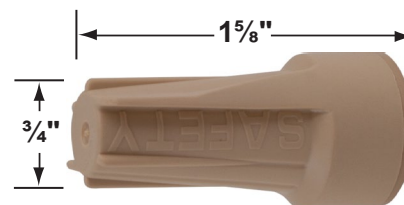

Mounting Risers

- CX-682B-AB 6" Brass Riser, 1/2" NPT Male/Female, **AB, GM**
- CX-683B-AB 12" Brass Riser, 1/2" NPT Male/Female, **AB, GM**
- CX-684B-AB 18" Brass Riser, 1/2" NPT Male/Female, **AB, GM**
- CX-685B-AB 24" Brass Riser, 1/2" NPT Male/Female, **AB, GM**

CX-682B-AB 6"

CX-683B-GM 12"

CX-684B-AB 18"

CX-685B-GM 24"

CX-705B-AB

Cable Connectors

- CX-854 Direct Burial Silicone Filled Wire Nut, **Tan**
- CX-858 Speedy Cable Connector, Supply Cable up to 10-2, **Black**
- CX-839 Universal cable connector, Supply cable up to 8-2, one/Pack **Black**