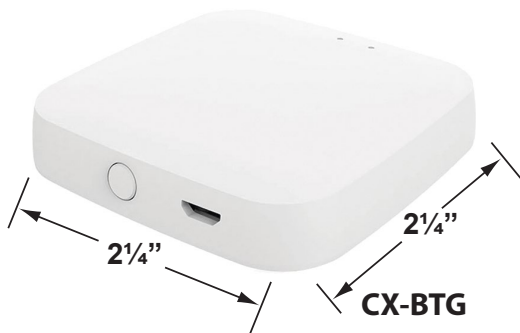

SPECIFICATION SHEET

PRODUCT # : CL-755-BT

•Path Lights

•Cast Brass

Fixture Specifications:

<p>Housing: Corrosion Resistant Cast Brass</p> <p>Stem: 24" solid brass pipe with 1/2" NPT on bottom. <i>Stem is also available in 18".</i></p> <p>Finish: AB- Antique Brass or GM- Gun Metal Natural Toning process, may cause color to vary.</p> <p>Lens: Clear, Convex Glass Lens</p> <p>Light Source: Replacable 1-6W RGB LED module. Lumen output is between 15LM - 450LM. Standard 38° beam spread, with 15° & 60° options also included.</p> <p>LED Features: CCT Options: Presets: 2700K, 3000K, 4000K, 5000K RGB : Unlimited color wheel options & quick presets. Dimming: Every color choice Scenes: Customizable scenes with up to 8 colors. Compatibility: Amazon's Alexa and Google Home Music: The lights will follow music collected by a phone microphone.</p>	<p>Knuckle: Swivel cast brass knuckle with thumb screw and 1/2" NPT threaded male hub on bottom.</p> <p>Gasket: Silicone double gasketed for water-tight sealing</p> <p>Wiring: Fixture is prewired with a 10ft 18-2 SPT-2W direct burial cord. Wire connector sold seperately. Universal connector (CX-839), and silicone filled wire nut (CX-854) are available from Corona Lighting.</p> <p>Mounting Spike: Standard injection molded 8 1/2" large spike with 1/2" NPT threaded female hub on bottom.</p> <p>Electrical Notes: A remote 12V transformer is required. Options are available from Corona Lighting. Voltage range for LED module is 10V-15V. Proper grease/lubricant is suggested on threaded parts during installation process.</p> <p>Warranty: Lifetime limited warranty on fixture housing. Ten (10) years warranty on LED module.</p>
--	--

GM Finish Shown

SMART ACCESSORIES

- CX-BTE Bluetooth Range Extender
- CX-BTG Wireless Bluetooth Mesh Gateway

JOB INFORMATION

TYPE: _____ DATE: _____

JOB NAME & ADDRESS: _____

PRODUCT #: _____

TOTAL QUANTITY: _____