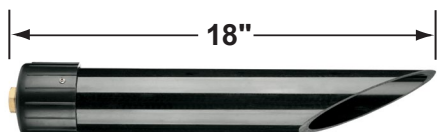

PRODUCT # : CL-755-BT

•Path Lights

•Cast Brass

Mounting Pedestals

- CX-601-BK 1" PVC Mounting Pedestal, 1/2" NPT, **Black**
- CX-601-VG 1" PVC Mounting Pedestal, 1/2" NPT, **Verde Green**
- CX-603-BK 3" PVC Mounting Pedestal, 1/2" NPT Female Brass Hub on top, **Black**
- CX-603-VG 3" PVC Mounting Pedestal, 1/2" NPT Female Brass Hub on top, **Verde Green**

CX-603-BK

- CX-604-BK 1" PVC Adjustable Mounting Pedestal, 1/2" NPT, **Black**
- CX-621-BK 1" PVC Cap, 1/2" NPT, **Black**
- CX-621-VG 1" PVC Cap, 1/2" NPT, **Verde Green**
- CX-622-BK 2" PVC Cap, 1/2" NPT, **Black**
- CX-622-VG 2" PVC Cap, 1/2" NPT, **Verde Green**
- CX-624-BK 3" PVC Cap, 1/2" NPT Female Brass Hub, **Black**
- CX-624-VG 3" PVC Cap, 1/2" NPT Female Brass Hub, **Verde Green**

Mounting Canopies

- CX-705B-AB Brass Flat Canopy, 1/2" NPT, **AB, GM**
- CX-709B-AB Brass Raised Canopy, 1/2" NPT, **AB, GM**
- CX-718B-AB 5" Brass Canopy, 3-Hole 1/2" NPT, **AB, GM**