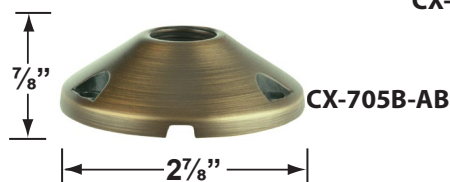

Mounting Risers

- CX-682B-AB 6" Brass Riser, 1/2" NPT Male/Female, **AB, GM**
- CX-683B-AB 12" Brass Riser, 1/2" NPT Male/Female, **AB, GM**
- CX-684B-AB 18" Brass Riser, 1/2" NPT Male/Female, **AB, GM**
- CX-685B-AB 24" Brass Riser, 1/2" NPT Male/Female, **AB, GM**

CX-682B-AB 6"

CX-683B-GM 12"

CX-684B-AB 18"

CX-685B-GM 24"

CX-705B-AB

Cable Connectors

- CX-854 Direct Burial Silicone Filled Wire Nut, **Tan**
- CX-858 Speedy Cable Connector, Supply Cable up to 10-2, **Black**
- CX-839 Universal cable connector, Supply cable up to 8-2, one/Pack **Black**