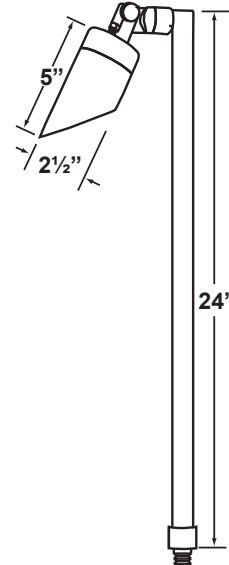

SPECIFICATION SHEET

PRODUCT # : CL-755-BT

•Path Lights

•Cast Brass

Fixture Specifications:

Housing: Corrosion Resistant Cast Brass Stem: 24" solid brass pipe with 1/2" NPT on bottom. <i>Stem is also available in 18".</i> Finish: AB- Antique Brass or GM- Gun Metal Natural Toning process, may cause color to vary. Lens: Clear, Convex Glass Lens Light Source: Replacable 1-6W RGB LED module. Lumen output is between 15LM - 450LM. Standard 38° beam spread, with 15° & 60° options also included. LED Features: CCT Options: Presets: 2700K, 3000K, 4000K, 5000K RGB : Unlimited color wheel options & quick presets. Dimming: Every color choice Scenes: Customizable scenes with up to 8 colors. Compatibility: Amazon's Alexa and Google Home Music: The lights will follow music collected by a phone microphone.	Knuckle: Swivel cast brass knuckle with thumb screw and 1/2" NPT threaded male hub on bottom. Gasket: Silicone double gasketed for water-tight sealing Wiring: Fixture is prewired with a 10ft 18-2 SPT-2W direct burial cord. Wire connector sold seperately. Universal connector (CX-839), and silicone filled wire nut (CX-854) are available from Corona Lighting. Mounting Spike: Standard injection molded 8 1/2" large spike with 1/2" NPT threaded female hub on bottom. Electrical Notes: A remote 12V transformer is required. Options are available from Corona Lighting. Voltage range for LED module is 10V-15V. Proper grease/lubricant is suggested on threaded parts during installation process. Warranty: Lifetime limited warranty on fixture housing. Ten (10) years warranty on LED module.

SMART ACCESSORIES

- CX-BTE Bluetooth Range Extender
- CX-BTG Wireless Bluetooth Mesh Gateway

JOB INFORMATION