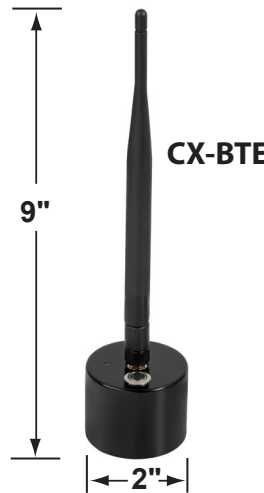

SPECIFICATION SHEET

PRODUCT # : CL-755-BT

•Path Lights

•Cast Brass

Fixture Specifications:

<p>Housing: Corrosion Resistant Cast Brass</p> <p>Stem: 24" solid brass pipe with 1/2" NPT on bottom. <i>Stem is also available in 18".</i></p> <p>Finish: AB- Antique Brass or GM- Gun Metal Natural Toning process, may cause color to vary.</p> <p>Lens: Clear, Convex Glass Lens</p> <p>Light Source: Replacable 1-6W RGB LED module. Lumen output is between 15LM - 450LM. Standard 38° beam spread, with 15° & 60° options also included.</p> <p>LED Features: CCT Options: Presets: 2700K, 3000K, 4000K, 5000K RGB : Unlimited color wheel options & quick presets. Dimming: Every color choice Scenes: Customizable scenes with up to 8 colors. Compatibility: Amazon's Alexa and Google Home Music: The lights will follow music collected by a phone microphone.</p>	<p>Knuckle: Swivel cast brass knuckle with thumb screw and 1/2" NPT threaded male hub on bottom.</p> <p>Gasket: Silicone double gasketed for water-tight sealing</p> <p>Wiring: Fixture is prewired with a 10ft 18-2 SPT-2W direct burial cord. Wire connector sold seperately. Universal connector (CX-839), and silicone filled wire nut (CX-854) are available from Corona Lighting.</p> <p>Mounting Spike: Standard injection molded 8 1/2" large spike with 1/2" NPT threaded female hub on bottom.</p> <p>Electrical Notes: A remote 12V transformer is required. Options are available from Corona Lighting. Voltage range for LED module is 10V-15V. Proper grease/lubricant is suggested on threaded parts during installation process.</p> <p>Warranty: Lifetime limited warranty on fixture housing. Ten (10) years warranty on LED module.</p>
--	--

GM Finish Shown

SMART ACCESSORIES

- CX-BTE Bluetooth Range Extender
- CX-BTG Wireless Bluetooth Mesh Gateway

JOB INFORMATION

TYPE: _____ DATE: _____

JOB NAME & ADDRESS: _____

PRODUCT #: _____

TOTAL QUANTITY: _____