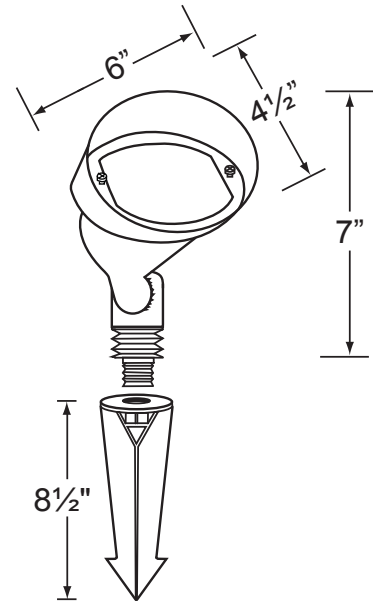

AVAILABLE LED LAMPS (Corona LED lamps have a five (5) year limited warranty against manufacturer's defects)

LAMP NUMBER	WATTS	BEAM		COLOR & TEMP.	RATED HOURS	HALOGEN EQUIVALENT
		SPREAD	LUMEN			
L-ED16-COB5W-SP	5	15° Spot	450	2700K	50,000	50 Watt
L-ED16-COB5W-FL	5	38° Flood	450	2700K	50,000	50 Watt
L-ED16-COB5W-WF	5	60° Wide Flood	450	2700K	50,000	50 Watt
L-ED16-COB5W-SP3K	5	15° Spot	470	3000K	50,000	50 Watt
L-ED16-COB5W-FL3K	5	38° Flood	470	3000K	50,000	50 Watt
L-ED16-COB5W-WF3K	5	60° Wide Flood	470	3000K	50,000	50 Watt
L-ED16-3W-SP	3.5	15° Spot	270	2700K	50,000	25 Watt
L-ED16-3W-FL	3.5	45° Flood	270	2700K	50,000	25 Watt
L-ED16-3W-WF	3.5	60° Wide Flood	270	2700K	50,000	25 Watt
L-ED16-5W-SP	5	15° Spot	350	2700K	50,000	40 Watt
L-ED16-5W-FL	5	45° Flood	350	2700K	50,000	40 Watt
L-ED16-5W-WF	5	60° Wide Flood	350	2700K	50,000	40 Watt

For more additional Lamps, and accessories visit Coronalighting.com

JOB INFORMATION

TYPE: _____ DATE: _____

JOB NAME & ADDRESS: _____

PRODUCT #: _____

TOTAL QUANTITY: _____

LAMP TYPE & WATTAGE: _____

TRANSFORMER: _____

CONTRACTOR: _____

SPECIFIER: _____

• When ordering LED lamp with a fixture your part number should follow the format below:

• **CL** - **product #** - **color** - **lamp** - **wattage** - **lamp angle**
CL - **534B** - **AB** - **L-ED16** - **5W** - **FL**

Example: CL-534B-AB-L-ED16-5W-FL

• Corona Lighting reserves the right to make any change and/or improvement to the design and construction of this fixture without further notification.