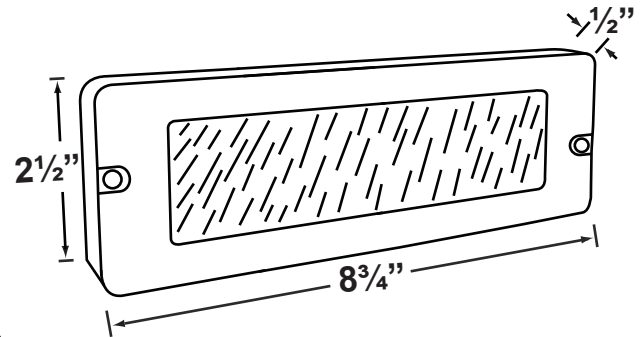

**Lighting Source:** Removable 5W LED module, 450 lumens, 3000K, 35W halogen equivalent. Rated hours: 30,000

**Wiring:** Fixture is prewired with a 25ft 18-2 SPT2-W direct burial cord. Wire connector sold separately. Silicone filled wire nut (**CX-854**) is available from Corona Lighting.

**Mounting:** Surface mounted on walls or steps. Best used on concrete, brick, or other masonry surfaces. Two screws and two anchor bolts are provided.

**Electrical Notes:** Removable LED module is dimmable. A remote 12V magnetic transformer is required. Options are available from Corona Lighting. Not for use with electronic transformers. Voltage range for LED module is: 8 -15Volt AC  
Ambient temperature: -40°F to 124°F. CRI: Ra > 80  
Proper grease/lubricant is suggested on threaded parts during installation process. Increasing voltage above 12 volts AC may decreased life of LED cores.

**Dimensions:** 8<sup>3</sup>/<sub>4</sub>" (Width) x 2<sup>1</sup>/<sub>2</sub>" (Height) x 1/2" (Depth)

**Warranty:** Five (5) year warranty on fixture housing and faceplate against manufacturer's defects. Ten (10) year warranty on removable LED module.