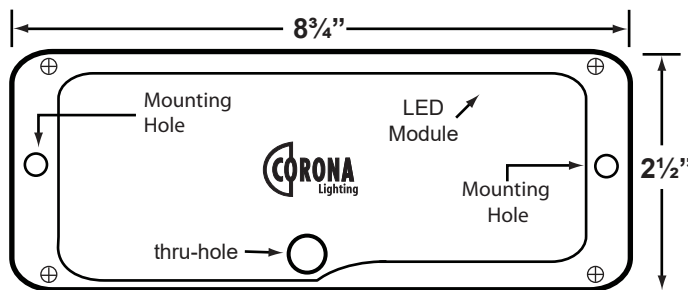

**Lighting Source:** Removable 5W LED module, 450 lumens, 3000K, 35W halogen equivalent. Rated hours: 30,000

**Wiring:** Fixture is prewired with a 25ft 18-2 SPT2-W direct burial cord. Wire connector sold separately. Silicone filled wire nut (**CX-854**) is available from Corona Lighting.

**Mounting:** Surface mounted on walls or steps. Best used on concrete, brick, or other masonry surfaces. Two screws and two anchor bolts are provided.

**Electrical Notes:** Removable LED module is dimmable. A remote 12V magnetic transformer is required. Options are available from Corona Lighting. Not for use with electronic transformers. Voltage range for LED module is: 8 -15Volt AC  
Ambient temperature: -40°F to 124°F. CRI: Ra > 80  
Proper grease/lubricant is suggested on threaded parts during installation process. Increasing voltage above 12 volts AC may decreased life of LED cores.

**Dimensions:** 8<sup>3</sup>/<sub>4</sub>" (Width) x 2<sup>1</sup>/<sub>2</sub>" (Height) x 1/2" (Depth)

**Warranty:** Five (5) year warranty on fixture housing and faceplate against manufacturer's defects. Ten (10) year warranty on removable LED module.

### Template of backplate

**NO BACKBOX REQUIRED**

**NOTE:** This is the back of the Fixture. Looking from the front of the fixture the positions of through-hole and other details are reversed.