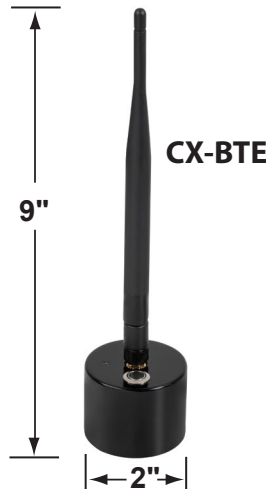

SMART ACCESSORIES

- CX-BTE Bluetooth Range Extender
- CX-BTG Wireless Bluetooth Mesh Gateway

JOB INFORMATION

TYPE: _____ DATE: _____

JOB NAME & ADDRESS: _____

PRODUCT #: _____

TOTAL QUANTITY: _____

LAMP TYPE & WATTAGE: _____

TRANSFORMER: _____

CONTRACTOR: _____

SPECIFIER: _____