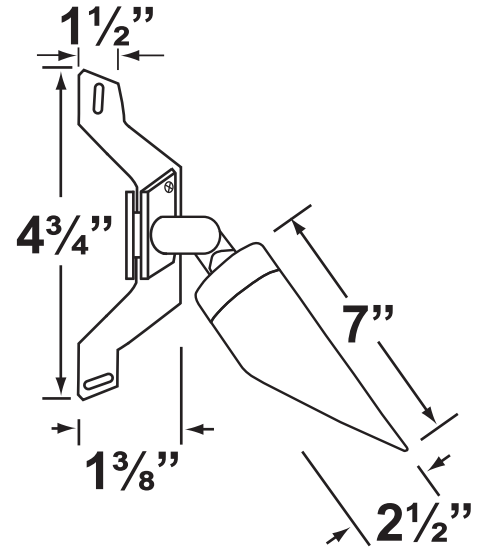

SPECIFICATION SHEET

E-Mail: sales@coronalighting.com

PRODUCT # : CL-106-BT

• Down Lights

• Cast Brass

Fixture Specifications:

Housing: Corrosion Resistant Cast Brass Finish: AB- Antique Brass or GM- Gun Metal Natural Toning process, may cause color to vary. Lens: Clear, Convex Glass Lens Light Source: Replacable 1-6W RGB LED module. Lumen output is between 15LM - 450LM. Standard 38° beam spread, with 15° & 60° options also included. LED Features: CCT Options: Presets: 2700K, 3000K, 4000K, 5000K RGB : Unlimited color wheel options & quick presets. Dimming: Every color choice Scenes: Customizable scenes with up to 8 colors. Compatibility: Amazon's Alexa and Google Home Music: The lights will follow music collected by a phone microphone. Knuckle: Swivel cast brass knuckle with thumb screw and 1/2" NPT threaded male hub on bottom.	Gasket: Silicone double gasketed for water-tight sealing Wiring: Fixture is prewired with a 10ft 18-2 SPT-2W direct burial cord. Wire connector sold separately. Universal connector (CX-839), and silicone filled wire nut (CX-854) are available from Corona Lighting. Mounting: Brass mounting bracket with 1/2" NPT threaded female hub. CX-709B Brass Canopy mounting is also available. Electrical Notes: A remote 12V transformer is required. Options are available from Corona Lighting. Voltage range for LED module is 10V-15V. Proper grease/lubricant is suggested on threaded parts during installation process. Warranty: Lifetime limited warranty on fixture housing. Ten (10) years warranty on LED module.

GM Finish Shown

SMART ACCESSORIES

- CX-BTE Bluetooth Range Extender
- CX-BTG Wireless Bluetooth Mesh Gateway

JOB INFORMATION