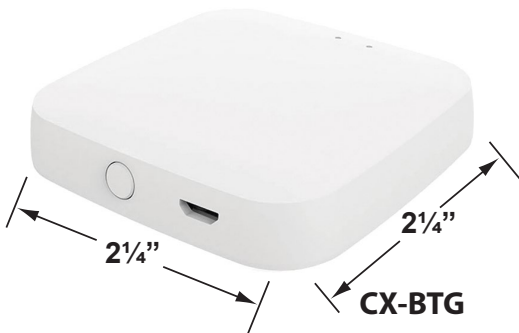

SMART ACCESSORIES

- CX-BTE Bluetooth Range Extender
- CX-BTG Wireless Bluetooth Mesh Gateway

JOB INFORMATION

TYPE: _____ DATE: _____

JOB NAME & ADDRESS: _____

PRODUCT #: _____

TOTAL QUANTITY: _____

LAMP TYPE & WATTAGE: _____

TRANSFORMER: _____

CONTRACTOR: _____

SPECIFIER: _____