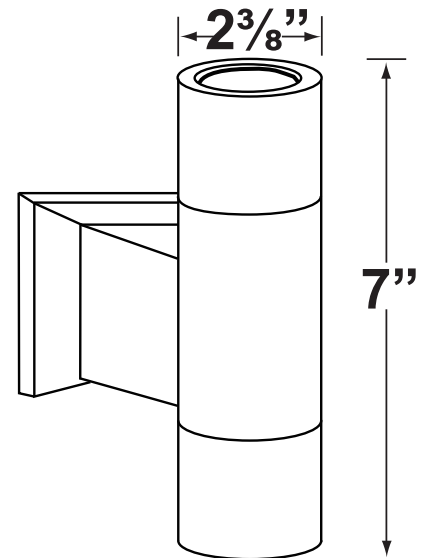

SPECIFICATION SHEET

PRODUCT # : CL-102B-AB

• Down Lights

• Cast Brass

Fixture Specifications:

Housing: Corrosion resistant cast brass.

Finish: **AB- Antique Bronze.** Natural toning process. AB finish will vary due to artistic process. Also available in **GM** finish.

Lens: Clear and heat resistant tempered flat glass

Socket: Top grade fixed ceramic bi-pin socket, with lamp retention clip to securely hold lamp in place.

Lamp: Two 12V, MR-16, 50W max. Available in 2xLED (3.5W & 5W) or without lamps. See the Lamp Guide below for more information.

Wiring: Fixture is prewired with a 25-ft 18-2 SPT2-W direct burial cord. Wire connector sold separately. Universal connector (**CX-839**) and silicone filled wire nut (**CX-854**) are available from Corona Lighting.

Gasket: Silicone gaskets for water-tight sealing

Mounting: Stainless Steel mounting screws with anchor bolts

Applications: Outdoor Living Spaces, Porches, Garages and Pergolas

Electrical Notes: A remote 12V transformer is required. Options are available from Corona Lighting. Voltage range for LED lamps are 9V-17V. Proper grease/lubricant is suggested on threaded parts during installation process.

Warranty: Limited lifetime warranty on fixture housing against manufacturer's defects.

AVAILABLE LED LAMPS (Corona LED lamps have a five (5) year limited warranty against manufacturer's defects)

LAMP NUMBER	WATTS	BEAM		COLOR & TEMP.	RATED HOURS	HALOGEN EQUIVALENT
		SPREAD	LUMEN			
L-ED16-3W-SP	3.5	15° Spot	270	2700K	50,000	25 Watt
L-ED16-3W-FL	3.5	45° Flood	270	2700K	50,000	25 Watt
L-ED16-3W-WF	3.5	60° Wide Flood	270	2700K	50,000	25 Watt
L-ED16-5W-SP	5	15° Spot	350	2700K	50,000	40 Watt
L-ED16-5W-FL	5	45° Flood	350	2700K	50,000	40 Watt
L-ED16-5W-WF	5	60° Wide Flood	350	2700K	50,000	40 Watt
L-ED16-COB5W-SP	5	15° Spot	450	2700K	50,000	50 Watt
L-ED16-COB5W-FL	5	38° Flood	450	2700K	50,000	50 Watt
L-ED16-COB5W-WF	5	60° Wide Flood	450	2700K	50,000	50 Watt
L-ED16-COB5W-SP3K	5	15° Spot	470	3000K	50,000	50 Watt
L-ED16-COB5W-FL3K	5	38° Flood	470	3000K	50,000	50 Watt
L-ED16-COB5W-WF3K	5	60° Wide Flood	470	3000K	50,000	50 Watt

■ Single color MR-16 LED available in AMBER, BLUE, GREEN, PURPLE, RED and VIOLET

JOB INFORMATION

TYPE: _____ DATE: _____

JOB NAME & ADDRESS: _____

PRODUCT #: _____

TOTAL QUANTITY: _____

LAMP TYPE & WATTAGE: _____

TRANSFORMER: _____

CONTRACTOR: _____

SPECIFIER: _____

• When ordering LED lamp with a fixture your part number should follow the format below:

• CL - product # - lamp - wattage - lamp angle

CL - 102B-AB - L-ED16 - 3W - SP

Example: CL-102B-AB-L-ED16-3W-SP

• Corona Lighting reserves the right to make any change and/or improvement to the design and construction of this fixture without further notification.