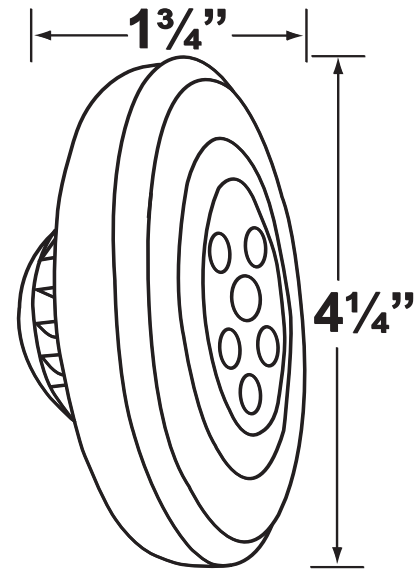

PAR36 LED LAMPS
SPECIFICATION SHEET

PRODUCT # : L-ED36-10W-FL

LED Lamp Specifications:

- Effective Wattage:** 10 Watts
- Color Temperature:** 2700K Warm White
- Light Output:** 800 Lumens
- Available Beam Spread:** 45° Flood
- Feature:** Dimmable
- Rated Life:** 50,000 Hours
- IP Rating:** IP67
- Listing:** ETL
- Halogen Equivalent:** 50 Watts
- Operating Voltage:** 9-24V AC/DC
- Ambient Temperature:** -49°F to 113°F
- CRI:** Minimum 85
- Warranty:** 5 Years

PRODUCT # : L-ED36-10W-WF

LED Lamp Specifications:

- Effective Wattage:** 10 Watts
- Color Temperature:** 2700K Warm White
- Light Output:** 800 Lumens
- Available Beam Spread:** 60° Wide Flood
- Feature:** Dimmable
- Rated Life:** 50,000 Hours
- IP Rating:** IP67
- Listing:** ETL
- Halogen Equivalent:** 50 Watts
- Operating Voltage:** 9-24V AC/DC
- Ambient Temperature:** -49°F to 113°F
- CRI:** Minimum 85
- Warranty:** 5 Years