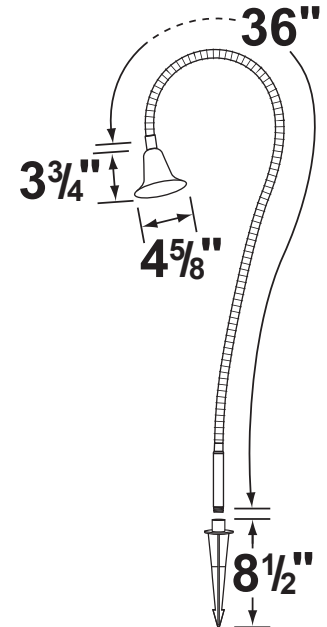

## PRODUCT # : CL-806-F

• Flexible Garden Light

• Steel

### Fixture Specifications:

**Head:** Solid brass bell.  
**Arm:** Flexible steel arm, available in 24" and 36" lengths  
**Finish:** Chrome plated fixture and flexible arm, available in SI- Silver  
**Lens:** None  
**Socket:** Top grade single contact bayonet socket tools-free easy access.  
**Lamp:** 12V, S.C. Bayonet, 27W max. Available in LED (2W & 2.5W) or without lamp. See the Lamp Guide below for more information.  
**Mounting:** Standard injection molded spike with 1/2" NPT threaded female hub.

**Wiring:** Fixture is prewired with a 3ft direct burial cable. Wire connector sold separately. Universal connector (CX-839) and silicone filled wire nut (CX-854) are available from Corona Lighting.  
**Electrical Notes:** A remote 12V transformer is required. Options are available from Corona Lighting. Voltage range for LED lamps are 8V-21V. Some assembly needed. Proper grease/lubricant is suggested on threaded parts during installation.  
**Warranty:** One (1) year warranty on fixture housing and stem against manufacturer's defects.