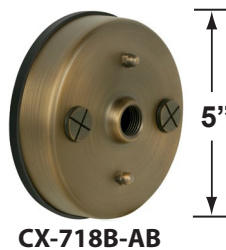

Mounting Canopies

- CX-705B-AB Brass Flat Canopy, ½ NPT, **Antique Bronze**
- CX-709B-AB Brass Raised Canopy, ½ NPT, **Antique Bronze**
- CX-718B-AB 5" Brass Canopy, 3-Hole ½ NPT, **Antique Bronze**