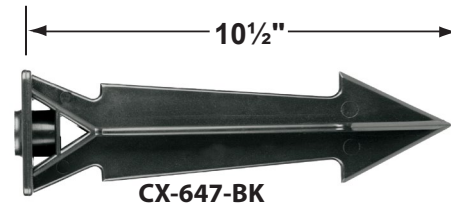

Ground Spikes

- CX-642-BK 8.5" ABS Spike, ½" NPT, **Black**
- CX-642-BZ 8.5" ABS Spike, ½" NPT, **Bronze**
- CX-643-BZ 8.5" ABS Spike, ½" NPT, **Bronze**

- CX-646-BK 8" ABS Spike, ½" NPT, **Black**
- CX-646-BR 8" ABS Spike, ½" NPT, **Natural Brass**
- CX-646-SS 8" ABS Spike, ½" NPT, **Stainless Steel**
- CX-647-BK 10.5" Heavy Duty ABS Spike, ½" NPT, **Black**

Mounting Risers

- CX-682B-AB 6" Brass Riser, ½ NPT Male/Female, **Antique Bronze**
- CX-683B-AB 12" Brass Riser, ½ NPT Male/Female, **Antique Bronze**
- CX-684B-AB 18" Brass Riser, ½ NPT Male/Female, **Antique Bronze**
- CX-685B-AB 24" Brass Riser, ½ NPT Male/Female, **Antique Bronze**