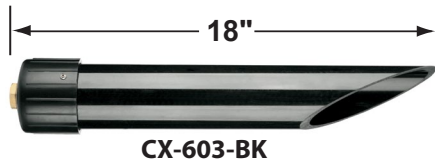

PRODUCT # : CL-752B-AB

•Path Lights

• Cast Brass

Mounting Pedestals

- CX-601-BK 1" PVC Mounting Pedestal, ½" NPT, **Black**
- CX-601-VG 1" PVC Mounting Pedestal, ½" NPT, **Verde Green**
- CX-603-BK 3" PVC Mounting Pedestal, ½" NPT Female Brass Hub on top, **Black**
- CX-603-VG 3" PVC Mounting Pedestal, ½" NPT Female Brass Hub on top, **Verde Green**