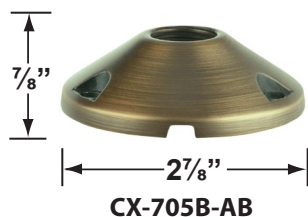

Mounting Canopies

- CX-705B-AB Brass Flat Canopy, ½ NPT, **Antique Bronze**
- CX-709B-AB Brass Raised Canopy, ½ NPT, **Antique Bronze**
- CX-718B-AB 5" Brass Canopy, 3-Hole ½ NPT, **Antique Bronze**