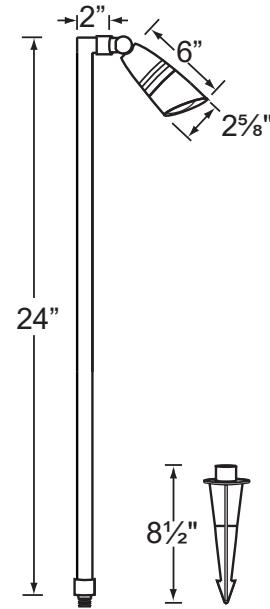

AVAILABLE LED LAMPS (Corona LED lamps have a five (5) year limited warranty against manufacturer's defects)

LAMP NUMBER	WATTS	BEAM		COLOR & TEMP.	RATED HOURS	HALOGEN EQUIVALENT
		SPREAD	LUMEN			
L-ED16-3W-SP	3.5	15° Spot	270	2700K	50,000	25 Watt
L-ED16-3W-FL	3.5	45° Flood	270	2700K	50,000	25 Watt
L-ED16-3W-WF	3.5	60° Wide Flood	270	2700K	50,000	25 Watt
L-ED16-5W-SP	5	15° Spot	350	2700K	50,000	40 Watt
L-ED16-5W-FL	5	45° Flood	350	2700K	50,000	40 Watt
L-ED16-5W-WF	5	60° Wide Flood	350	2700K	50,000	40 Watt
L-ED16-COB5W-SP	5	15° Spot	450	2700K	50,000	50 Watt
L-ED16-COB5W-FL	5	38° Flood	450	2700K	50,000	50 Watt
L-ED16-COB5W-WF	5	60° Wide Flood	450	2700K	50,000	50 Watt
L-ED16-COB5W-SP3K	5	15° Spot	470	3000K	50,000	50 Watt
L-ED16-COB5W-FL3K	5	38° Flood	470	3000K	50,000	50 Watt
L-ED16-COB5W-WF3K	5	60° Wide Flood	470	3000K	50,000	50 Watt

■ Single color MR-16 LED available in AMBER, BLUE, GREEN, PURPLE, RED and VIOLET

JOB INFORMATION

TYPE: _____ DATE: _____

JOB NAME & ADDRESS: _____

PRODUCT #: _____

TOTAL QUANTITY: _____

LAMP TYPE & WATTAGE: _____

TRANSFORMER: _____

CONTRACTOR: _____

SPECIFIER: _____

• When ordering LED lamp with a fixture your part number should follow the format below:

• CL - product # - lamp - wattage - lamp angle

CL - 752B-AB - L-ED16 - 5W - FL

Example: CL-752B-AB-L-ED16-5W-FL

• Corona Lighting reserves the right to make any change and/or improvement to the design and construction of this fixture without further notification.