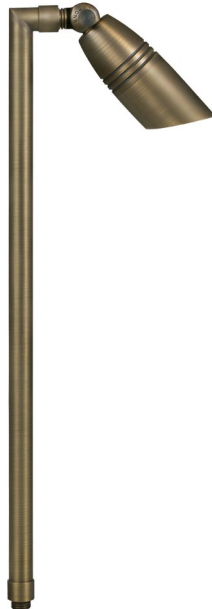

SPECIFICATION SHEET

PRODUCT # : CL-752B-AB

•Path Lights

•Cast Brass

Fixture Specifications:

Housing & Shroud: Corrosion Resistant Cast Brass.

Stem: 24" solid brass pipe with 1/2 in NPT on bottom.
18" stem also available.

Finish: **AB- Antique Bronze.** Natural toning process. AB finish will vary due to artistic process. Also available in **GM**, and **SI**

Lens: Clear and heat resistant convex glass.

Socket: Top grade fixed ceramic bi-pin socket, with lamp retention clip to securely hold lamp in place.

Lamp: 12V, MR-16, 50W max.
Available in LED (3.5W & 5W) or without lamp. See the Lamp Guide below for more information.

Gasket: Silicone double gasketed for water tight sealing.

Knuckle: Adjustable cast brass knuckle with thumb screw

Wiring: Fixture is prewired with a 3-ft 18-2 SPT2-W direct burial cord. Wire connector available separately. Universal connector (**CX-839**) and silicone filled wire nut (**CX-854**) are available from Corona Lighting.

Mounting Spike: Standard injection molded spike with 1/2" NPT threaded female hub.

Electrical Notes: A remote 12V transformer is required. Options are available from Corona Lighting. Voltage range for LED lamps are 9V-17V. Some assembly needed. Proper grease/lubricant is suggested on threaded parts during installation.

Warranty: Limited lifetime warranty on fixture housing and stem against manufacturer's defects.

3.5W and 5W