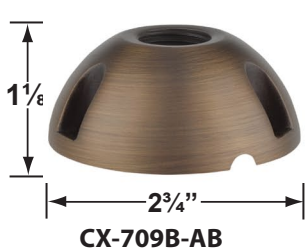

Mounting Canopies

- CX-705B-AB Brass Flat Canopy, ½ NPT, **Antique Bronze**
- CX-709B-AB Brass Raised Canopy, ½ NPT, **Antique Bronze**
- CX-718B-AB 5" Brass Canopy, 3-Hole ½ NPT, **Antique Bronze**