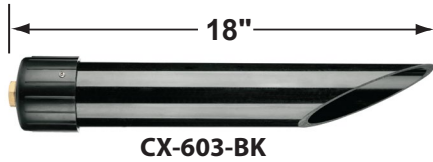

PRODUCT # : CL-731B-T-AB

•Path Lights

• Cast Brass

Mounting Pedestals

- CX-601-BK 1" PVC Mounting Pedestal, 1/2" NPT, **Black**
- CX-601-VG 1" PVC Mounting Pedestal, 1/2" NPT, **Verde Green**
- CX-603-BK 3" PVC Mounting Pedestal, 1/2" NPT Female Brass Hub on top, **Black**
- CX-603-VG 3" PVC Mounting Pedestal, 1/2" NPT Female Brass Hub on top, **Verde Green**