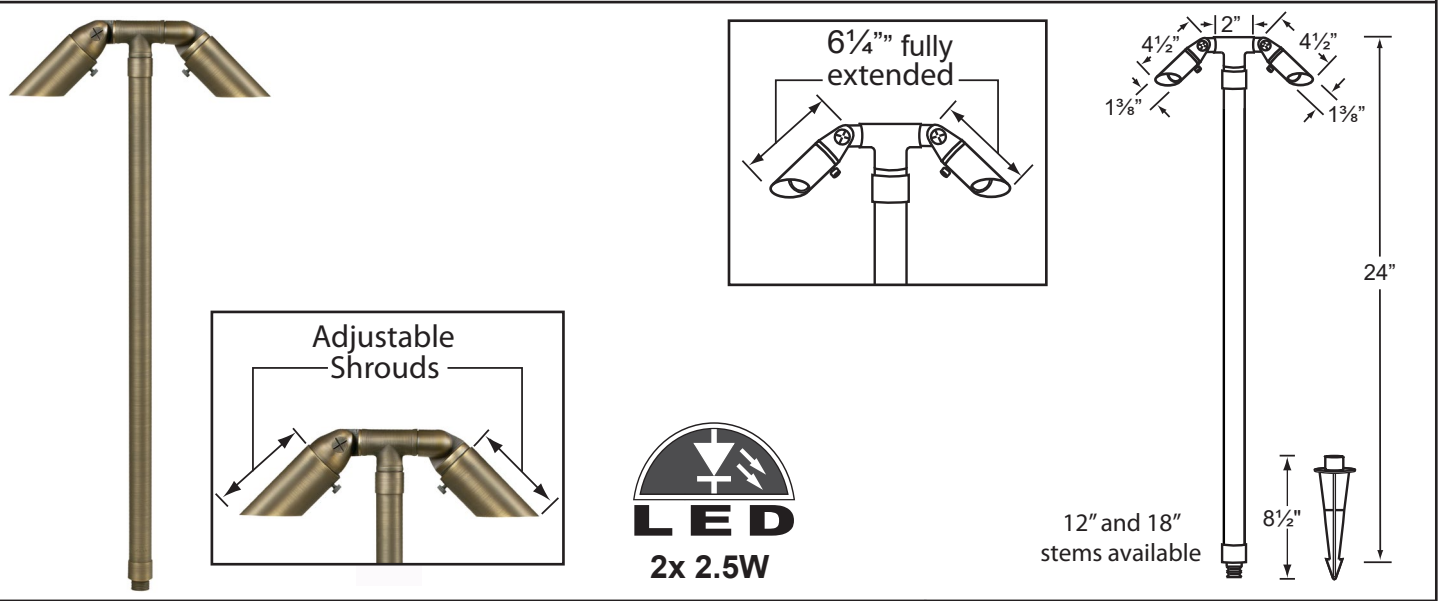

SPECIFICATION SHEET

PRODUCT # : CL-731B-T-AB

•Path Lights

• Cast Brass

Fixture Specifications:

Housing & Shroud: Corrosion resistant cast brass, shrouds are adjustable and extendable.

Stem: 24 inch solid brass pipe with 1/2" NPT on bottom. 18 inch, and 12 inch stems also available.

Finish: **AB- Antique Bronze.** Natural toning process. AB finish will vary due to artistic process. Also available in **GM- Gun Metal**

Lens: Clear and heat resistant flat glass.

Socket: Top grade fixed ceramic bi-pin socket, with lamp retention clip to securely hold lamp in place.

Lamps: Two 12V MR-11, 35W max. Available with 2.5W 2xLED or without lamps. See lamp guide below for more information.

Gasket: Silicone gasket for water tight sealing

Knuckle: Adjustable cast brass knuckle with thumb screw

Wiring: Fixture is prewired with a 3ft 18-2 direct burial cord. Wire connector sold separately. Universal connector (**CX-839**) and silicone filled wire nut (**CX-854**) are available from Corona Lighting.

Mounting Spike: Standard injection molded spike with 1/2" NPT threaded female hub.

Electrical Notes: A remote 12V transformer is required. Options are available from Corona Lighting. Voltage range for LED lamps are 9V-17V. Some assembly needed. Proper grease/lubricant is suggested on threaded parts during installation.

Warranty: Limited lifetime warranty on fixture housing and stem against manufacturer's defects.

AVAILABLE LED LAMPS (Corona LED lamps have a five (5) year limited warranty against manufacturer's defects)

LAMP NUMBER	WATTS	BEAM		COLOR & TEMP.	RATED HOURS	HALOGEN EQUIVALENT
		SPREAD	LUMEN			
L-ED11-2.5W	2.5	38° FL	180	2700K	50,000	20 Watt

JOB INFORMATION

TYPE: _____ DATE: _____

JOB NAME & ADDRESS: _____

PRODUCT #: _____

TOTAL QUANTITY: _____

LAMP TYPE & WATTAGE: _____

TRANSFORMER: _____

CONTRACTOR: _____

SPECIFIER: _____

• When ordering a halogen or xenon lamp add lamp number to the product number. If you are ordering LED lamps you should follow the format below:

• CL - product # - Length - lamp - wattage
CL - 731B-T-AB - 18 - L-ED11 - 2.5W

Example: CL-731B-T-AB-18-L-ED11-2.5W

• Corona Lighting reserves the right to make any change and/or improvement to the design and construction of this fixture without further notification.