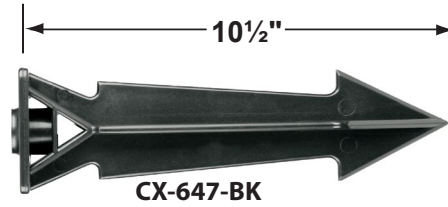

Ground Spikes

- CX-642-BK 8.5" ABS Spike, 1/2" NPT, **Black**
- CX-642-BZ 8.5" ABS Spike, 1/2" NPT, **Bronze**
- CX-643-BZ 8.5" ABS Spike, 1/2" NPT, **Bronze**

- CX-646-BK 8" ABS Spike, 1/2" NPT, **Black**
- CX-646-BR 8" ABS Spike, 1/2" NPT, **Natural Brass**
- CX-646-SS 8" ABS Spike, 1/2" NPT, **Stainless Steel**
- CX-647-BK 10.5" Heavy Duty ABS Spike, 1/2" NPT, **Black**

Mounting Risers

- CX-682B-AB 6" Brass Riser, 1/2" NPT Male/Female, **Antique Bronze**
- CX-683B-AB 12" Brass Riser, 1/2" NPT Male/Female, **Antique Bronze**
- CX-684B-AB 18" Brass Riser, 1/2" NPT Male/Female, **Antique Bronze**
- CX-685B-AB 24" Brass Riser, 1/2" NPT Male/Female, **Antique Bronze**