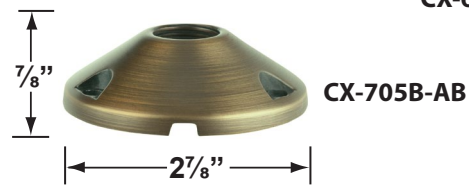

Mounting Risers

- CX-682B-AB 6" Brass Riser, 1/2" NPT Male/Female, **Antique Bronze**
- CX-683B-AB 12" Brass Riser, 1/2" NPT Male/Female, **Antique Bronze**
- CX-684B-AB 18" Brass Riser, 1/2" NPT Male/Female, **Antique Bronze**
- CX-685B-AB 24" Brass Riser, 1/2" NPT Male/Female, **Antique Bronze**