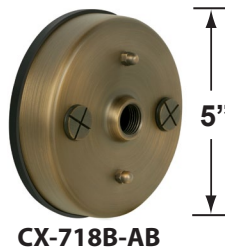

Mounting Canopies

- CX-705B-AB Brass Flat Canopy, 1/2" NPT, **Antique Bronze**
- CX-709B-AB Brass Raised Canopy, 1/2" NPT, **Antique Bronze**
- CX-718B-AB 5" Brass Canopy, 3-Hole 1/2" NPT, **Antique Bronze**