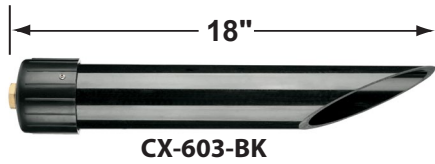

ACCESSORIES SHEET

PRODUCT # : CL-730B-GM

•Path Lights

•Brass

Mounting Pedestals

- CX-601-BK 1" PVC Mounting Pedestal, 1/2" NPT, **Black**
- CX-601-VG 1" PVC Mounting Pedestal, 1/2" NPT, **Verde Green**
- CX-603-BK 3" PVC Mounting Pedestal, 1/2" NPT Female Brass Hub on top, **Black**
- CX-603-VG 3" PVC Mounting Pedestal, 1/2" NPT Female Brass Hub on top, **Verde Green**