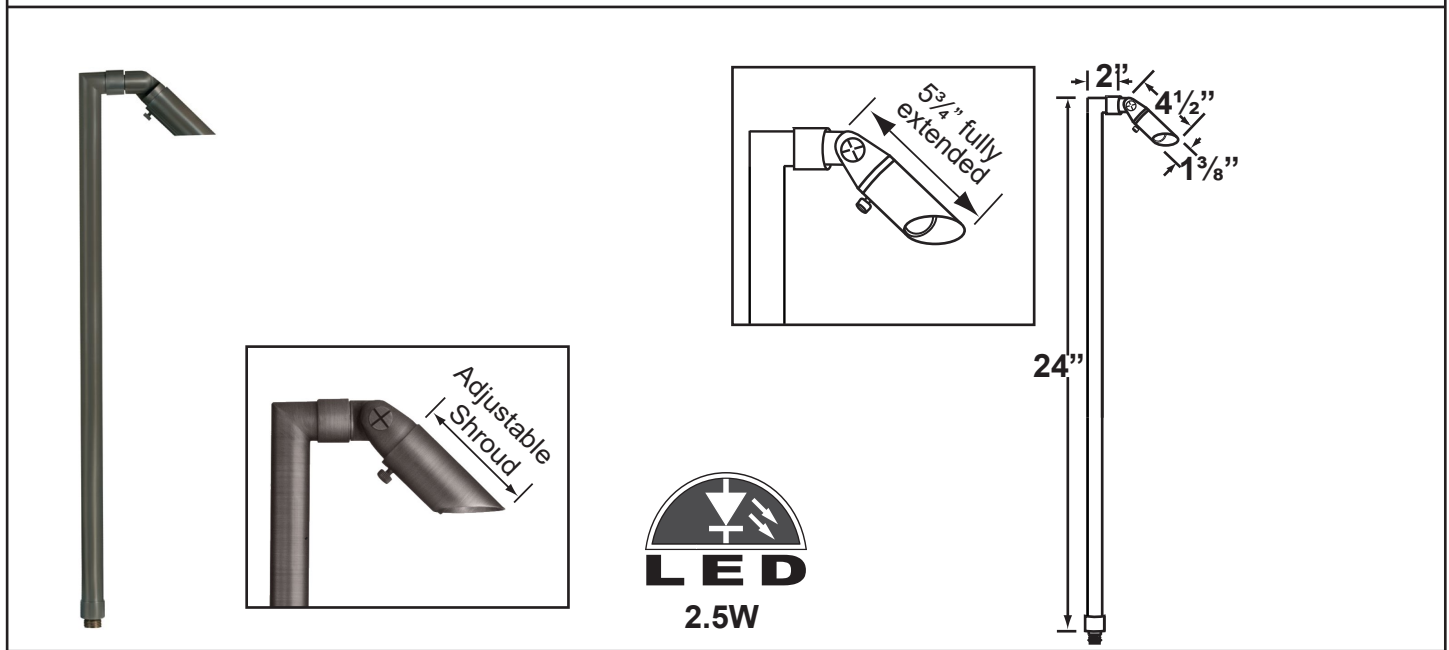

SPECIFICATION SHEET

PRODUCT # : CL-730B-GM

• Path Light

• Brass

Fixture Specifications:

- Housing:** Corrosion resistant solid brass. *Shroud is adjustable and extendable.*
- Stem:** 24" solid brass pipe with 1/2" NPT on bottom. *Stem is also available in 18".*
- Finish:** **GM- Gun Metal.** Natural toning process. GM finish will vary due to artistic process. Fixture also available in **AB- Antique Bronze.**
- Lens:** Clear and heat resistant flat glass
- Socket:** Top grade fixed ceramic bi-pin socket, with retension clip to securely hold the lamp in place.
- Lamps:** 12V MR-8, 20W max. Available in 2.5W LED or without lamp. See lamp guide below for more information.
- Gasket:** Silicone gasket for water tight sealing

- Knuckle:** Adjustable cast brass knuckle with thumb screw.
- Wiring:** Fixture is prewired with a 3ft 18-2 SPT2-W direct burial cord. Wire connector sold separately. Universal connector (**CX-839**) and silicone filled wire nut (**CX-854**) are available from Corona Lighting.
- Mounting Spike:** Standard injection molded spike 1/2" NPT threaded female hub.
- Electrical Notes:** A remote 12V transformer is required. Options are available from Corona Lighting. Voltage range for LED lamps are 9V-17V. Some assembly needed. Proper grease/lubricant is suggested on threaded parts during installation.
- Warranty:** Limited lifetime warranty on fixture housing and stem against manufacturer's defects.