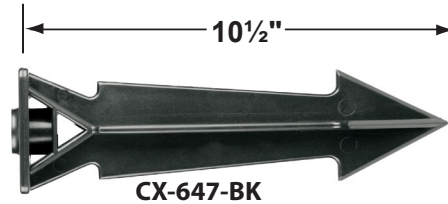

Ground Spikes

- CX-642-BK 8.5" ABS Spike, 1/2" NPT, **Black**
- CX-642-BZ 8.5" ABS Spike, 1/2" NPT, **Bronze**
- CX-643-BZ 8.5" ABS Spike, 1/2" NPT, **Bronze**
- CX-646-BK 8" ABS Spike, 1/2" NPT, **Black**
- CX-646-BR 8" ABS Spike, 1/2" NPT, **Natural Brass**
- CX-646-SS 8" ABS Spike, 1/2" NPT, **Stainless Steel**
- CX-647-BK 10.5" Heavy Duty ABS Spike, 1/2" NPT, **Black**