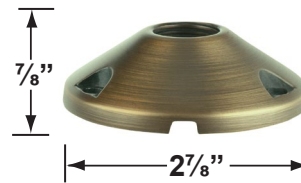

SPECIFICATION SHEET

PRODUCT # : CL-730B-AB

• Path Light

• Brass

Fixture Specifications:

Housing: Corrosion resistant solid brass.
Shroud is adjustable and extendable.

Stem: 24" solid brass pipe with 1/2" NPT on bottom.
Stem is also available in 18".

Mounting Risers

- CX-682B-AB 6" Brass Riser, 1/2" NPT Male/Female, **Antique Bronze**
- CX-683B-AB 12" Brass Riser, 1/2" NPT Male/Female, **Antique Bronze**
- CX-684B-AB 18" Brass Riser, 1/2" NPT Male/Female, **Antique Bronze**
- CX-685B-AB 24" Brass Riser, 1/2" NPT Male/Female, **Antique Bronze**

CX-682B-AB 6"

CX-683B-AB 12"

CX-684B-AB 18"

CX-685B-AB 24"

CX-705B-AB

Cable Connectors

- CX-854 Direct Burial Silicone Filled Wire Nut, **Tan**
- CX-858 Speedy Cable Connector, Supply Cable up to 10-2, **Black**
- CX-839 Universal cable connector, Supply cable up to 8-2, one/Pack **Black**