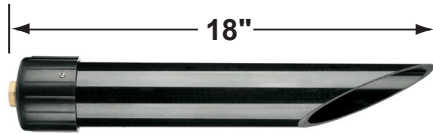

PRODUCT # : CL-730B-AB

•Path Lights

•Brass

Mounting Pedestals

- CX-601-BK 1" PVC Mounting Pedestal, 1/2" NPT, **Black**
- CX-601-VG 1" PVC Mounting Pedestal, 1/2" NPT, **Verde Green**
- CX-603-BK 3" PVC Mounting Pedestal, 1/2" NPT Female Brass Hub on top, **Black**
- CX-603-VG 3" PVC Mounting Pedestal, 1/2" NPT Female Brass Hub on top, **Verde Green**

CX-603-BK

- CX-604-BK 1" PVC Adjustable Mounting Pedestal, 1/2" NPT, **Black**
- CX-621-BK 1" PVC Cap, 1/2" NPT, **Black**
- CX-621-VG 1" PVC Cap, 1/2" NPT, **Verde Green**
- CX-622-BK 2" PVC Cap, 1/2" NPT, **Black**
- CX-622-VG 2" PVC Cap, 1/2" NPT, **Verde Green**
- CX-624-BK 3" PVC Cap, 1/2" NPT Female Brass Hub, **Black**
- CX-624-VG 3" PVC Cap, 1/2" NPT Female Brass Hub, **Verde Green**

Mounting Canopies

- CX-705B-AB Brass Flat Canopy, 1/2" NPT, **Antique Bronze**
- CX-709B-AB Brass Raised Canopy, 1/2" NPT, **Antique Bronze**
- CX-718B-AB 5" Brass Canopy, 3-Hole 1/2" NPT, **Antique Bronze**