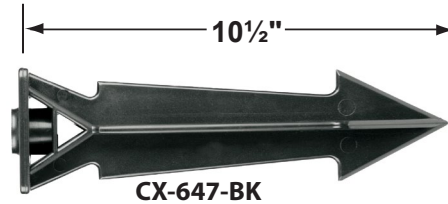

Ground Spikes

- CX-642-BK 8.5" ABS Spike, 1/2" NPT, **Black**
- CX-642-BZ 8.5" ABS Spike, 1/2" NPT, **Bronze**
- CX-643-BZ 8.5" ABS Spike, 1/2" NPT, **Bronze**

CX-647-BK

- CX-646-BK 8" ABS Spike, 1/2" NPT, **Black**
- CX-646-BR 8" ABS Spike, 1/2" NPT, **Natural Brass**
- CX-646-SS 8" ABS Spike, 1/2" NPT, **Stainless Steel**
- CX-647-BK 10.5" Heavy Duty ABS Spike, 1/2" NPT, **Black**

Mounting Risers

- CX-682B-AB 6" Brass Riser, 1/2" NPT Male/Female, **Antique Bronze**
- CX-683B-AB 12" Brass Riser, 1/2" NPT Male/Female, **Antique Bronze**
- CX-684B-AB 18" Brass Riser, 1/2" NPT Male/Female, **Antique Bronze**
- CX-685B-AB 24" Brass Riser, 1/2" NPT Male/Female, **Antique Bronze**