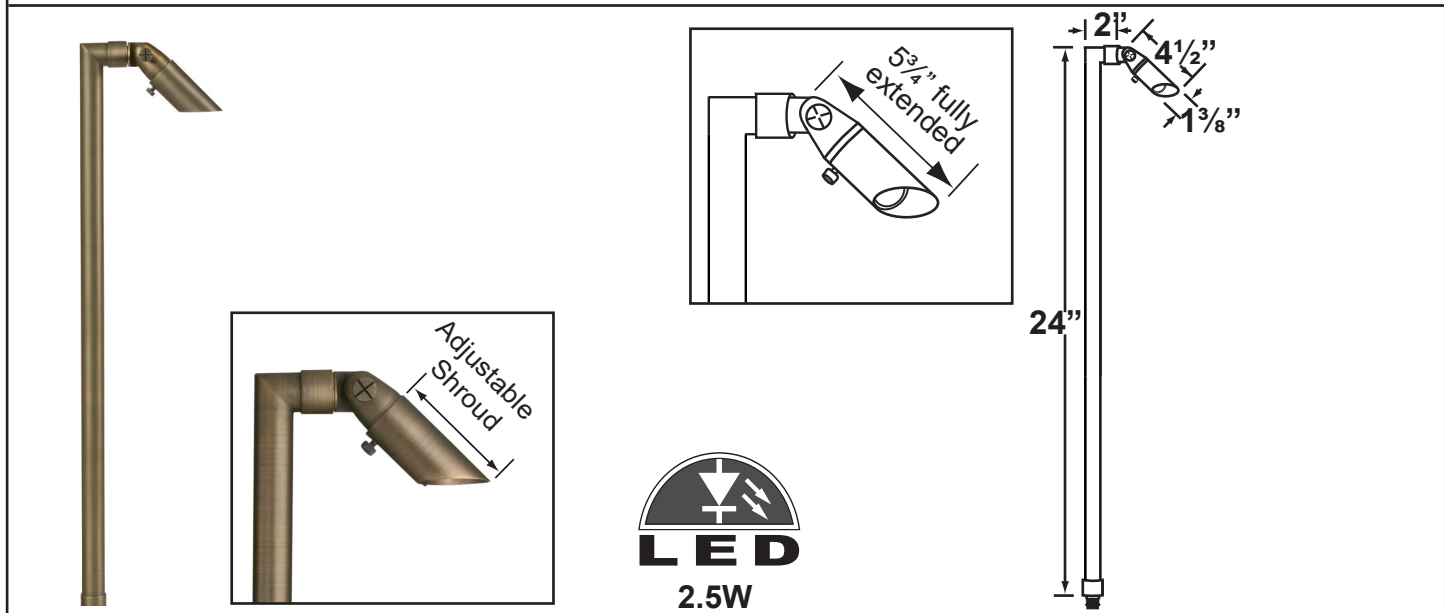

SPECIFICATION SHEET

PRODUCT # : CL-730B-AB

• Path Light

• Brass

Fixture Specifications:

Housing: Corrosion resistant solid brass.
Shroud is adjustable and extendable.

Stem: 24" solid brass pipe with 1/2" NPT on bottom.
Stem is also available in 18".

Finish: **AB- Antique Bronze.** Natural toning process. AB finish will vary due to artistic process.
Fixture also available in **GM- Gun Metal.**

Lens: Clear and heat resistant flat glass

Socket: Top grade fixed ceramic bi-pin socket, with retention clip to securely hold the lamp in place.

Lamps: 12V MR-8, 20W max.
Available in 2.5W LED or without lamp.
See lamp guide below for more information.

Gasket: Silicone gasket for water tight sealing

Knuckle: Adjustable cast brass knuckle with thumb screw.

Wiring: Fixture is prewired with a 3ft 18-2 SPT2-W direct burial cord. Wire connector sold separately. Universal connector (**CX-839**) and silicone filled wire nut (**CX-854**) are available from Corona Lighting.

Mounting Spike: Standard injection molded spike 1/2" NPT threaded female hub.

Electrical Notes: A remote 12V transformer is required. Options are available from Corona Lighting. Voltage range for LED lamps are 9V-17V. Some assembly needed. Proper grease/lubricant is suggested on threaded parts during installation.

Warranty: Limited lifetime warranty on fixture housing and stem against manufacturer's defects.

AVAILABLE LED LAMPS (Corona LED lamps have a five (5) year limited warranty against manufacturer's defects)

LAMP NUMBER	WATTS	BEAM		COLOR & TEMP.	RATED HOURS	HALOGEN EQUIVALENT
		SPREAD	LUMEN			
L-ED8-2.5W	2.5	38° FL	180	2700K	50,000	20 Watt

JOB INFORMATION

TYPE: _____ DATE: _____

JOB NAME & ADDRESS: _____

PRODUCT #: _____

TOTAL QUANTITY: _____

LAMP TYPE & WATTAGE: _____

TRANSFORMER: _____

CONTRACTOR: _____

SPECIFIER: _____

• When ordering a halogen or xenon lamp add lamp number to the product number. If you are ordering LED lamps you should follow the format below:

• **CL** - **product #** - **lamp** - **wattage**
CL - CL-730B-AB - L-ED8 - 2.5W

Example: CL-730B-AB-L-ED8-2.5W

• Corona Lighting reserves the right to make any change and/or improvement to the design and construction of this fixture without further notification.