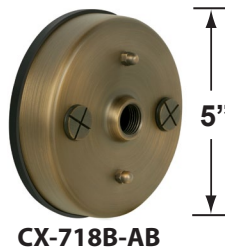

CX-718B-AB