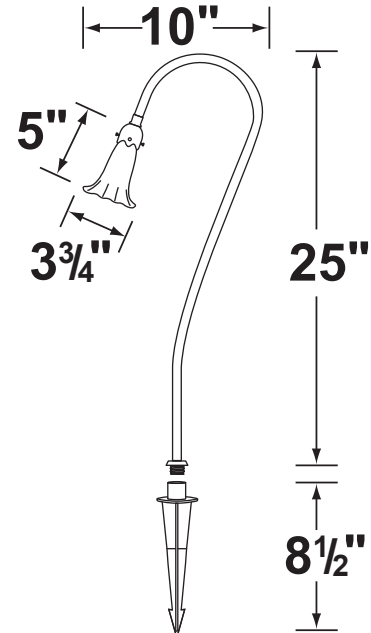

WWW.CORONALIGHTING.COM

VALUE GRADE SERIES

1633 Staunton Ave
Los Angeles, CA 90021

TEL. FAX.

(800) 727-9262 (800) 727-9957

(213) 747-4500 (213) 747-3234

E-Mail: sales@coronalighting.com

SPECIFICATION SHEET

PRODUCT # : CL-724B-OC

•Path Lights

•Solid Brass

Fixture Specifications:

Housing: Solid brass decorative lens holder

Stem: Solid brass tubing stem

Finish: **OC- Old Copper.** Artistic toning process. Also available in **AB- Antique Bronze**

Lens: Glass tulip, available in WH- White

Socket: S.C. bayonet socket, with easy tool free lamp access.

Lamp: 12 volt, S.C Bayonet 27W Max. L-SCB-1141 (18W) standard. LED lamps available in 2W and 2.5W, with 2700K-warm white or 3000K-cool white color temperature. Xenon and halogen lamps also available.

Wiring:

Fixture is prewired with a 3ft, 18-2 direct burial cord. Wire connector sold separately. Universal connector (**CX-839**) or silicone filled wire nut (**CX-854**) is available from Corona Lighting.

Mounting Spike: 8½" black ABS spike with ½" NPT threaded female hub.

Electrical Notes: A remote 12V transformer is required. Options are available from Corona Lighting.

Voltage range for 12V halogen lamps are 11V-12.5V
Voltage range for LED lamps are 8V-21V.
Proper grease/lubricant is suggested on threaded parts during installation process.

Warranty:

Limited lifetime warranty on fixture housing and stem against manufacturer's defects.

LED
2W and 2.5W

AVAILABLE LED LAMPS (Corona LED lamps have a five (5) year limited warranty against manufacturer's defects)

LAMP NUMBER	WATTS	BEAM		COLOR & TEMP.	RATED HOURS	HALOGEN EQUIVALENT
		SPREAD	LUMEN			
L-EDBA-2W	2	360°	200	2700K	25,000	20 Watt
L-EDBA-2.5W	2.5	180°	240	2700K	25,000	35 Watt
L-EDBA-2W-3K	2	360°	210	3000K	25,000	20 Watt
L-EDBA-2.5W-3K	2.5	180°	250	3000K	25,000	35 Watt
L-EDBA-AM	2	360°	170	2000K	25,000	20 Watt

AVAILABLE HALOGEN LAMPS

LAMP NUMBER	WATTS	BEAM		COLOR & TEMP.	RATED HOURS
		SPREAD	LUMEN		
L-SCB-89	7		75	2700K	750
L-SCB-93	13		190	2700K	700
L-SCB-1141	18		265	2700K	1,500
L-SCB-1156	27		400	2700K	1,200

• AM- Amber color

For more additional Lamps, and accessories visit Coronalighting.com

JOB INFORMATION

TYPE:

DATE:

JOB NAME & ADDRESS:

PRODUCT #:

TOTAL QUANTITY:

LAMP TYPE & WATTAGE:

TRANSFORMER:

CONTRACTOR:

SPECIFIER:

• When ordering a halogen or xenon lamp add lamp number to the product number. If you are ordering LED lamps you should follow the format below:

• **CL** - **product #** - **lamp** - **wattage**
CL - 724B-OC - L-EDBA - 2W-3K

Example: CL-724B-OC-L-EDBA-2W-3K

• Corona Lighting reserves the right to make any change and/or improvement to the design and construction of this fixture without further notification.