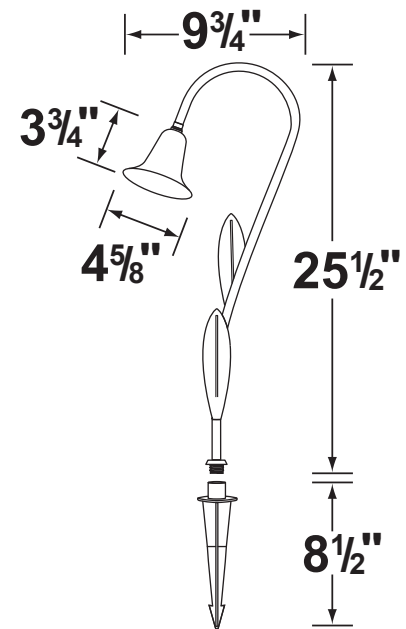

WWW.CORONALIGHTING.COM

VALUE GRADE SERIES

1633 Staunton Ave
Los Angeles, CA 90021

TEL. FAX.

(800) 727-9262 (800) 727-9957

(213) 747-4500 (213) 747-3234

SPECIFICATION SHEET

E-Mail: sales@coronalighting.com

PRODUCT # : CL-716B-BR

•Path Lights

•Solid Brass

Fixture Specifications:

Housing: Solid brass bell head (white inside)

Stem: Solid brass tubing stem, with decorative brass leaves.

Finish: **BR- Natural Brass** Natural toning process. Also available in **AB, OC, RC** finishes.

Lens: None.

Socket: S.C. bayonet socket, with easy tool free lamp access.

Lamp: 12 volt, S.C Bayonet 27W Max. L-SCB-1141 (18W) standard. LED lamps available in 2W and 2.5W, with 2700K-warm white or 3000K-cool white color temperature. Xenon and halogen lamps also available.

Wiring: Fixture is prewired with a 3ft, 18-2 direct burial cord. Wire connector sold separately. Universal connector (**CX-839**) or silicone filled wire nut (**CX-854**) is available from Corona Lighting.

Mounting Spike: Standard injection molded spike with 1/2" NPT threaded male hub.

Electrical Notes: A remote 12V transformer is required. Options are available from Corona Lighting. Voltage range for 12V halogen lamps are 11V-12.5V. Voltage range for LED lamps are 8V-21V. Proper grease/lubricant is suggested on threaded parts during installation process.

Warranty: Limited lifetime warranty on fixture housing and stem against manufacturer's defects.

LED
2W and 2.5W

AVAILABLE LED LAMPS (Corona LED lamps have a five (5) year limited warranty against manufacturer's defects)

LAMP NUMBER	WATTS	BEAM		COLOR & TEMP.	RATED HOURS	HALOGEN EQUIVALENT
		SPREAD	LUMEN			
L-EDBA-2W	2	360°	200	2700K	25,000	20 Watt
L-EDBA-2.5W	2.5	180°	240	2700K	25,000	35 Watt
L-EDBA-2W-3K	2	360°	210	3000K	25,000	20 Watt
L-EDBA-2.5W-3K	2.5	180°	250	3000K	25,000	35 Watt
L-EDBA-AM*	2	360°	170	2000K	25,000	20 Watt

AVAILABLE HALOGEN LAMPS

LAMP NUMBER	WATTS	BEAM		COLOR & TEMP.	RATED HOURS
		SPREAD	LUMEN		
L-SCB-89	7		75	2700K	750
L-SCB-93	13		190	2700K	700
L-SCB-1141	18		265	2700K	1,500
L-SCB-1156	27		400	2700K	1,200

*AM- Amber color

For more additional Lamps, and accessories visit Coronalighting.com

JOB INFORMATION

TYPE: DATE:

JOB NAME & ADDRESS:

PRODUCT #:

TOTAL QUANTITY:

LAMP TYPE & WATTAGE:

TRANSFORMER:

CONTRACTOR:

SPECIFIER:

• When ordering a halogen or xenon lamp add lamp number to the product number. If you are ordering LED lamps you should follow the format below:

• **CL** - **product #** - **lamp** - **wattage**
CL - 716B-BR - L-EDBA - 2W-3K

Example: CL-716B-BR-L-EDBA-2W-3K

• Corona Lighting reserves the right to make any change and/or improvement to the design and construction of this fixture without further notification.