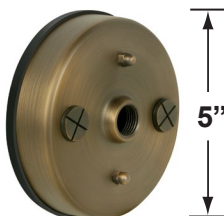

CX-718B-AB