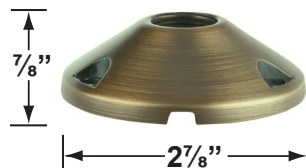

CX-705B-AB