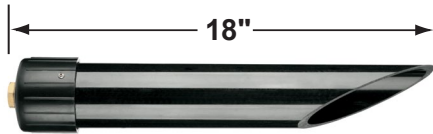

PRODUCT # : CL-653B-AB

• Area Lights

• Cast Brass

Mounting Pedestals

- CX-601-BK 1" PVC Mounting Pedestal, 1/2" NPT, **Black**
- CX-601-VG 1" PVC Mounting Pedestal, 1/2" NPT, **Verde Green**
- CX-603-BK 3" PVC Mounting Pedestal, 1/2" NPT Female Brass Hub on top, **Black**
- CX-603-VG 3" PVC Mounting Pedestal, 1/2" NPT Female Brass Hub on top, **Verde Green**

CX-603-BK

- CX-604-BK 1" PVC Adjustable Mounting Pedestal, 1/2" NPT, **Black**
- CX-621-BK 1" PVC Cap, 1/2" NPT, **Black**
- CX-621-VG 1" PVC Cap, 1/2" NPT, **Verde Green**
- CX-622-BK 2" PVC Cap, 1/2" NPT, **Black**
- CX-622-VG 2" PVC Cap, 1/2" NPT, **Verde Green**
- CX-624-BK 3" PVC Cap, 1/2" NPT Female Brass Hub, **Black**
- CX-624-VG 3" PVC Cap, 1/2" NPT Female Brass Hub, **Verde Green**

Mounting Canopies

- CX-705B-AB Brass Flat Canopy, 1/2" NPT, **Antique Bronze**
- CX-709B-AB Brass Raised Canopy, 1/2" NPT, **Antique Bronze**
- CX-718B-AB 5" Brass Canopy, 3-Hole 1/2" NPT, **Antique Bronze**