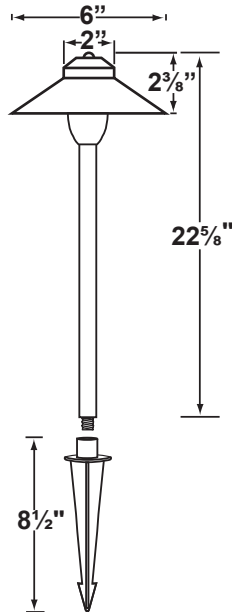

2W and 2.5W

Stem options