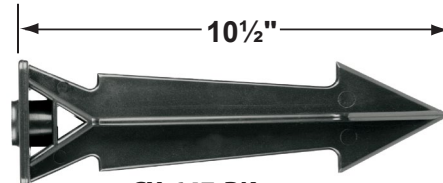

Ground Spikes

- CX-642-BK 8.5" ABS Spike, 1/2" NPT, **Black**
- CX-642-BZ 8.5" ABS Spike, 1/2" NPT, **Bronze**
- CX-643-BZ 8.5" ABS Spike, 1/2" NPT, **Bronze**

CX-647-BK

- CX-646-BK 8" ABS Spike, 1/2" NPT, **Black**
- CX-646-BR 8" ABS Spike, 1/2" NPT, **Natural Brass**
- CX-646-SS 8" ABS Spike, 1/2" NPT, **Stainless Steel**
- CX-647-BK 10.5" Heavy Duty ABS Spike, 1/2" NPT, **Black**

Mounting Risers

- CX-682B-AB 6" Brass Riser, 1/2" NPT Male/Female, **Antique Bronze**
- CX-683B-AB 12" Brass Riser, 1/2" NPT Male/Female, **Antique Bronze**
- CX-684B-AB 18" Brass Riser, 1/2" NPT Male/Female, **Antique Bronze**
- CX-685B-AB 24" Brass Riser, 1/2" NPT Male/Female, **Antique Bronze**

Cable Connectors

- CX-854 Direct Burial Silicone Filled Wire Nut, **Tan**
- CX-858 Speedy Cable Connector, Supply Cable up to 10-2, **Black**
- CX-839 Universal cable connector, Supply cable up to 8-2, one/Pack **Black**