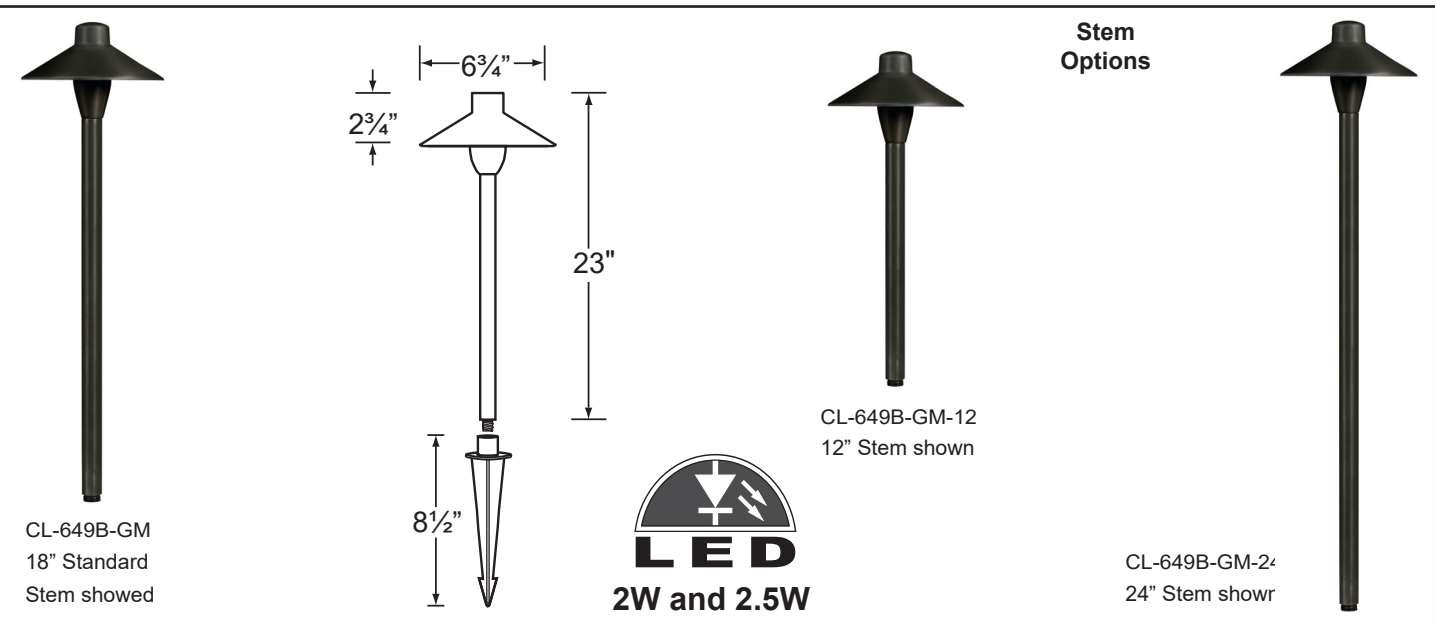

SPECIFICATION SHEET

PRODUCT # : CL-649B-GM

•Area Lights

•Cast Brass

Fixture Specifications:

Housing: Brass shade, adjustable in height for light control.

Stem: Solid brass pipe with 1/2" NPT on bottom.

Finish: **GM- Gun Metal.** Natural toning process. GM finish will vary due to artistic process. Also available in **AB- Antique Bronze**

Lens: Clear glass, cover over lamp providing sprinkler water protection. Frosted lens (**CX-308-FR**) available.

Socket: S.C. Bayonet socket, easy tool free lamp access.

Lamp: 12V, SC Bayonet, 27W max. Available in LED (2W & 2.5W) or without lamp. See Lamp guide below for more information.

Gasket: Silicone "O" ring gasket seals lens to socket housing for water tight sealing.

Wiring: Fixture is prewired with a 3-ft 18-2 SPT2-W direct burial cord. Wire connector sold separately. Universal connector (**CX-839**) and silicone filled wire nut (**CX-854**) are available from Corona Lighting.

Mounting Spike: Standard injection molded spike with 1/2" NPT threaded female hub.

Electrical Notes: A remote 12V transformer is required. Options are available from Corona Lighting. Voltage range for LED lamps are 8V-21V. Proper grease/lubricant is suggested on threaded parts during installation process.

Warranty: Limited lifetime warranty on fixture housing and stem against manufacturer's defects.

AVAILABLE LED LAMPS (Corona LED lamps have a five (5) year limited warranty against manufacturer's defects)

LAMP NUMBER	WATTS	BEAM		COLOR & TEMP.	RATED HOURS	HALOGEN EQUIVALENT
		SPREAD	LUMEN			
L-EDBA-2W	2	360°	200	2700K	25,000	20 Watt
L-EDBA-2.5W	2.5	180°	240	2700K	25,000	35 Watt
L-EDBA-2W-3K	2	360°	210	3000K	25,000	20 Watt
L-EDBA-2.5W-3K	2.5	180°	250	3000K	25,000	35 Watt
L-EDBA-AM*	2	360°	170	2000K	25,000	20 Watt

*AM- Amber color
For more additional Lamps, and accessories visit Coronalighting.com

JOB INFORMATION

TYPE: _____ DATE: _____

JOB NAME & ADDRESS: _____

PRODUCT #: _____

TOTAL QUANTITY: _____

LAMP TYPE & WATTAGE: _____

TRANSFORMER: _____

CONTRACTOR: _____

SPECIFIER: _____

• When ordering a halogen or xenon lamp add lamp number to the product number. If you are ordering LED lamps you should follow the format below:

• **CL** - **product #** - **Length** - **lamp** - **wattage**
CL - 649B-GM - 24 - L-EDBA - 2W-3K

Example: CL-649B-GM-24-L-EDBA-2W-3K

• Corona Lighting reserves the right to make any change and/or improvement to the design and construction of this fixture without further notification.