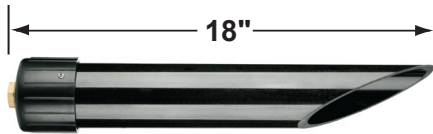

PRODUCT # : CL-649B-GM

• Area Lights

• Cast Brass

Mounting Pedestals

- CX-601-BK 1" PVC Mounting Pedestal, 1/2" NPT, **Black**
- CX-601-VG 1" PVC Mounting Pedestal, 1/2" NPT, **Verde Green**
- CX-603-BK 3" PVC Mounting Pedestal, 1/2" NPT Female Brass Hub on top, **Black**
- CX-603-VG 3" PVC Mounting Pedestal, 1/2" NPT Female Brass Hub on top, **Verde Green**

CX-603-BK

- CX-604-BK 1" PVC Adjustable Mounting Pedestal, 1/2" NPT, **Black**
- CX-621-BK 1" PVC Cap, 1/2" NPT, **Black**
- CX-621-VG 1" PVC Cap, 1/2" NPT, **Verde Green**
- CX-622-BK 2" PVC Cap, 1/2" NPT, **Black**
- CX-622-VG 2" PVC Cap, 1/2" NPT, **Verde Green**
- CX-624-BK 3" PVC Cap, 1/2" NPT Female Brass Hub, **Black**
- CX-624-VG 3" PVC Cap, 1/2" NPT Female Brass Hub, **Verde Green**

Mounting Canopies

- CX-705B-GM Brass Flat Canopy, 1/2" NPT, **Gun Metal**
- CX-709B-GM Brass Raised Canopy, 1/2" NPT, **Gun Metal**
- CX-718B-GM 5" Brass Canopy, 3-Hole 1/2" NPT, **Gun Metal**