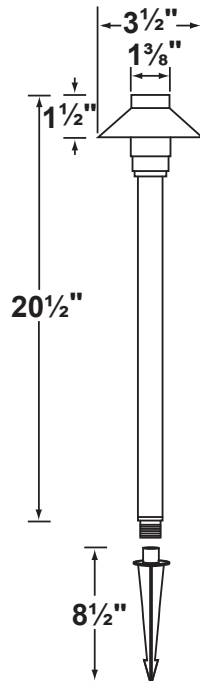

SPECIFICATION SHEET

PRODUCT # : CL-640

•Area Lights

• Aluminum

Fixture Specifications:

Housing: Aluminum
Stem: 18" Aluminum pipe with 1/2" NPT on bottom. 12" stem is also available.
Finish: Polyester UV powder coated, available in **BK-Black** and **BZ- Bronze**
Lens: Clear tempered glass, cover over lamp providing sprinkler water protection.
Socket: Top grade fixed ceramic bi-pin socket. Easy tool free lamp access.
Lamp: 12V, T3, 20W max. Available in LED (2W & 2.5W) or without lamp. See Lamp guide below for more information.

Wiring: Fixture is prewired with a 3ft 18-2 direct burial cord. Wire connector sold separately. Universal connector (**CX-839**), & silicone filled wire nut (**CX-854**) are available from Corona Lighting.
Mounting Spike: Standard injection molded spike with 1/2" NPT threaded female hub.
Electrical Notes: A remote 12V transformer required, may be ordered to Corona Lighting separately. Voltage range for LED lamps are 8V to 21V. Proper grease/lubricant is suggested on threaded parts during installation process.
Warranty: **Five (5) year** warranty on fixture housing and stem against manufacturer's defects.

CL-640-BK
 18" Standard
 Stem Shown

CL-640-BZ-12
 12" Stem
 (Optional) Shown

AVAILABLE LED LAMPS (Corona LED lamps have a five (5) year limited warranty against manufacturer's defects)

LAMP NUMBER	WATTS	BEAM		COLOR & TEMP.	RATED HOURS	HALOGEN EQUIVALENT
		SPREAD	LUMEN			
L-EDT3-2W	2	360°	200	2700K	25,000	20 Watt
L-EDT3-2.5W	2.5	180°	240	2700K	25,000	35 Watt
L-EDT3-2W-3K	2	360°	210	3000K	25,000	20 Watt
L-EDT3-2.5W-3K	2.5	180°	250	3000K	25,000	35 Watt
L-EDT3-AM*	2	360°	170	2000K	25,000	20 Watt