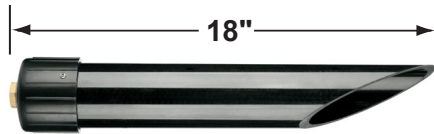

PRODUCT # : CL-640

• Area Lights

• Aluminum

Mounting Pedestals

- CX-601-BK 1" PVC Mounting Pedestal, 1/2" NPT, **Black**
- CX-601-VG 1" PVC Mounting Pedestal, 1/2" NPT, **Verde Green**
- CX-603-BK 3" PVC Mounting Pedestal, 1/2" NPT Female Brass Hub on top, **Black**
- CX-603-VG 3" PVC Mounting Pedestal, 1/2" NPT Female Brass Hub on top, **Verde Green**

CX-603-BK

- CX-604-BK 1" PVC Adjustable Mounting Pedestal, 1/2" NPT, **Black**
- CX-621-BK 1" PVC Cap, 1/2" NPT, **Black**
- CX-621-VG 1" PVC Cap, 1/2" NPT, **Verde Green**
- CX-622-BK 2" PVC Cap, 1/2" NPT, **Black**
- CX-622-VG 2" PVC Cap, 1/2" NPT, **Verde Green**
- CX-624-BK 3" PVC Cap, 1/2" NPT Female Brass Hub, **Black**
- CX-624-VG 3" PVC Cap, 1/2" NPT Female Brass Hub, **Verde Green**

Mounting Canopies

- CX-703 Aluminum tree mount canopy 1/2" NPT
  Finishes: **BK- Black, BZ- Bronze, GR- Green, GT- Granite, RT- Rust, VG- Verde Green, WH- White**