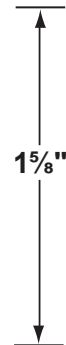

PRODUCT # : CL-637

•Path Lights

•Aluminum

Mounting Brackets

CX-700 Aluminum Bracket, 1/2" NPT
Finishes: **BK**- Black, **BZ**- Bronze, **GR**- Green,
GT- Granite, **RT**- Rust, **VG**- Verde Green,
WH- White

CX-704 Aluminum Bracket, 1/2" NPT
Finishes: **BK**- Black, **BZ**- Bronze, **GR**- Green,
GT- Granite, **RT**- Rust, **VG**- Verde Green,
WH- White

Cable Connectors

- CX-854 Direct Burial Silicone Filled Wire Nut, **Tan**
- CX-858 Speedy Cable Connector, Supply Cable up to 10-2, **Black**
- CX-839 Universal cable connector, Supply cable up to 8-2, one/Pack **Black**

CX-854