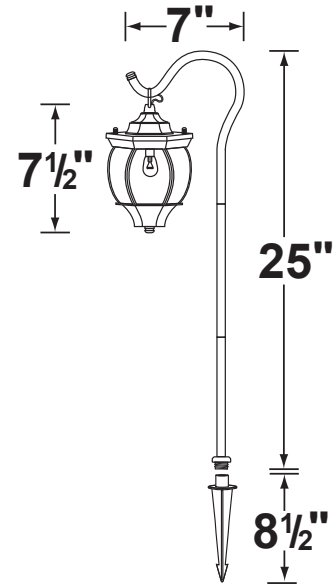

AVAILABLE LED LAMPS (Corona LED lamps have a five (5) year limited warranty against manufacturer's defects)

LAMP NUMBER	WATTS	BEAM		COLOR & TEMP.	RATED HOURS	HALOGEN EQUIVALENT
		SPREAD	LUMEN			
L-EDBA-2W	2	360°	200	2700K	25,000	20 Watt
L-EDBA-2.5W	2.5	180°	240	2700K	25,000	35 Watt
L-EDBA-2W-3K	2	360°	210	3000K	25,000	20 Watt
L-EDBA-2.5W-3K	2.5	180°	250	3000K	25,000	35 Watt
L-EDBA-AM*	2	360°	170	2000K	25,000	20 Watt

*AM- Amber color

For more additional Lamps, and accessories visit Coronalighting.com

JOB INFORMATION

TYPE: DATE:

JOB NAME & ADDRESS:

PRODUCT #:

TOTAL QUANTITY:

LAMP TYPE & WATTAGE:

TRANSFORMER:

CONTRACTOR:

SPECIFIER:

• When ordering a halogen or xenon lamp add lamp number to the end of the product number. If you are ordering LED lamps you should follow the format below:

• CL - **product #** - **color** - **lamp** - **wattage**
CL - 637 - BK - L-EDBA - 2W-3K

Example: CL-637-BK-L-EDBA-2W-3K

• Corona Lighting reserves the right to make any change and/or improvement to the design and construction of this fixture without further notification.