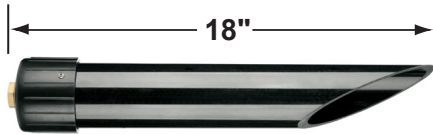

PRODUCT # : CL-637

•Path Lights

• Aluminum

Mounting Pedestals

- CX-601-BK 1" PVC Mounting Pedestal, 1/2" NPT, **Black**
- CX-601-VG 1" PVC Mounting Pedestal, 1/2" NPT, **Verde Green**
- CX-603-BK 3" PVC Mounting Pedestal, 1/2" NPT Female Brass Hub on top, **Black**
- CX-603-VG 3" PVC Mounting Pedestal, 1/2" NPT Female Brass Hub on top, **Verde Green**

CX-603-BK

- CX-604-BK 1" PVC Adjustable Mounting Pedestal, 1/2" NPT, **Black**
- CX-621-BK 1" PVC Cap, 1/2" NPT, **Black**
- CX-621-VG 1" PVC Cap, 1/2" NPT, **Verde Green**
- CX-622-BK 2" PVC Cap, 1/2" NPT, **Black**
- CX-622-VG 2" PVC Cap, 1/2" NPT, **Verde Green**
- CX-624-BK 3" PVC Cap, 1/2" NPT Female Brass Hub, **Black**
- CX-624-VG 3" PVC Cap, 1/2" NPT Female Brass Hub, **Verde Green**

Mounting Canopies

- CX-703 Aluminum tree mount canopy 1/2 NPT
  Finishes: **BK- Black, BZ- Bronze, GR- Green, GT- Granite, RT- Rust, VG- Verde Green, WH- White**