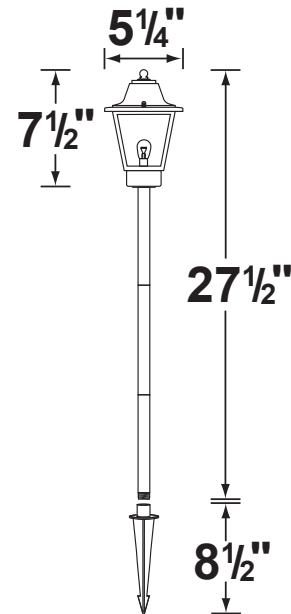

AVAILABLE LED LAMPS (Corona LED lamps have a five (5) year limited warranty against manufacturer's defects)

LAMP NUMBER	WATTS	BEAM		COLOR & TEMP.	RATED HOURS	HALOGEN EQUIVALENT
		SPREAD	LUMEN			
L-EDBA-2W	2	360°	200	2700K	25,000	20 Watt
L-EDBA-2.5W	2.5	180°	240	2700K	25,000	35 Watt
L-EDBA-2W-3K	2	360°	210	3000K	25,000	20 Watt
L-EDBA-2.5W-3K	2.5	180°	250	3000K	25,000	35 Watt
L-EDBA-AM*	2	360°	170	2000K	25,000	20 Watt

*AM- Amber color

For more additional Lamps, and accessories visit Coronalighting.com

JOB INFORMATION

TYPE: _____ DATE: _____

JOB NAME & ADDRESS:

PRODUCT #:

TOTAL QUANTITY:

LAMP TYPE & WATTAGE:

TRANSFORMER:

CONTRACTOR:

SPECIFIER:

• When ordering LED lamp with a fixture your part number should follow the format below:

• CL - **product #** - **color** - **lamp** - **wattage**
CL - 630 - BK - L-EDBA - 2W-3K

Example: CL-630-BK-L-EDBA-2W-3K

• Corona Lighting reserves the right to make any change and/or improvement to the design and construction of this fixture without further notification.