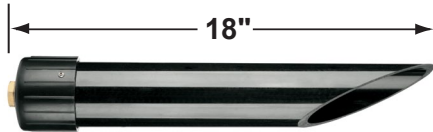

ACCESSORIES SHEET

PRODUCT # : CL-630

•Area Lights

•Aluminum

Mounting Pedestals

- CX-601-BK 1" PVC Mounting Pedestal, 1/2" NPT, **Black**
- CX-601-VG 1" PVC Mounting Pedestal, 1/2" NPT, **Verde Green**
- CX-603-BK 3" PVC Mounting Pedestal, 1/2" NPT Female Brass Hub on top, **Black**
- CX-603-VG 3" PVC Mounting Pedestal, 1/2" NPT Female Brass Hub on top, **Verde Green**

CX-603-BK

- CX-604-BK 1" PVC Adjustable Mounting Pedestal, 1/2" NPT, **Black**
- CX-621-BK 1" PVC Cap, 1/2" NPT, **Black**
- CX-621-VG 1" PVC Cap, 1/2" NPT, **Verde Green**
- CX-622-BK 2" PVC Cap, 1/2" NPT, **Black**
- CX-622-VG 2" PVC Cap, 1/2" NPT, **Verde Green**
- CX-624-BK 3" PVC Cap, 1/2" NPT Female Brass Hub, **Black**
- CX-624-VG 3" PVC Cap, 1/2" NPT Female Brass Hub, **Verde Green**

Mounting Canopies

- CX-703 Aluminum tree mount canopy 1/2" NPT
  Finishes: **BK**- Black, **BZ**- Bronze, **GR**- Green,
  GT- Granite, **RT**- Rust, **VG**- Verde Green,
  WH- White