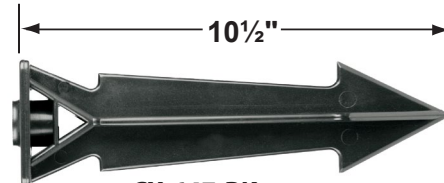

Ground Spikes

- CX-642-BK 8.5" ABS Spike, 1/2" NPT, **Black**
- CX-642-BZ 8.5" ABS Spike, 1/2" NPT, **Bronze**
- CX-643-BZ 8.5" ABS Spike, 1/2" NPT, **Bronze**

CX-647-BK