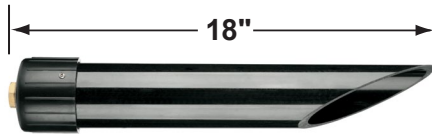

ACCESSORIES SHEET

PRODUCT # : CL-605

•Area Lights

•Aluminum

Mounting Pedestals

- CX-601-BK 1" PVC Mounting Pedestal, 1/2" NPT, **Black**
- CX-601-VG 1" PVC Mounting Pedestal, 1/2" NPT, **Verde Green**
- CX-603-BK 3" PVC Mounting Pedestal, 1/2" NPT Female Brass Hub on top, **Black**
- CX-603-VG 3" PVC Mounting Pedestal, 1/2" NPT Female Brass Hub on top, **Verde Green**

CX-603-BK

- CX-604-BK 1" PVC Adjustable Mounting Pedestal, 1/2" NPT, **Black**
- CX-621-BK 1" PVC Cap, 1/2" NPT, **Black**
- CX-621-VG 1" PVC Cap, 1/2" NPT, **Verde Green**
- CX-622-BK 2" PVC Cap, 1/2" NPT, **Black**
- CX-622-VG 2" PVC Cap, 1/2" NPT, **Verde Green**
- CX-624-BK 3" PVC Cap, 1/2" NPT Female Brass Hub, **Black**
- CX-624-VG 3" PVC Cap, 1/2" NPT Female Brass Hub, **Verde Green**

Mounting Canopies

- CX-703 Aluminum tree mount canopy 1/2" NPT
  Finishes: **BK-** Black, **BZ-** Bronze, **GR-** Green,
  GT- Granite, **RT-** Rust, **VG-** Verde Green,
  WH- White