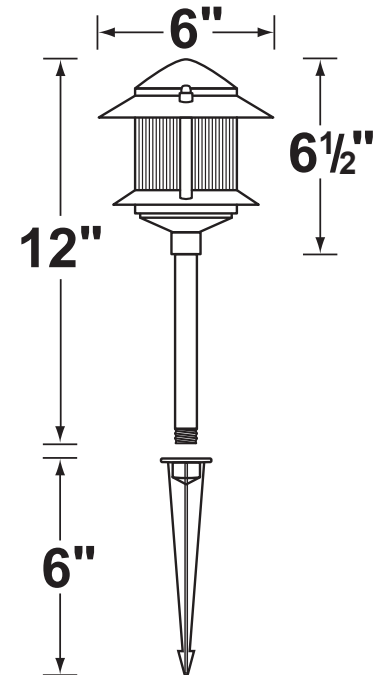

AVAILABLE LED LAMPS (Corona LED lamps have a five (5) year limited warranty against manufacturer's defects)

LAMP NUMBER	WATTS	BEAM		COLOR & TEMP.	RATED HOURS	HALOGEN EQUIVALENT
		SPREAD	LUMEN			
L-EDBA-2W	2	360°	200	2700K	25,000	20 Watt
L-EDBA-2.5W	2.5	180°	240	2700K	25,000	35 Watt
L-EDBA-2W-3K	2	360°	210	3000K	25,000	20 Watt
L-EDBA-2.5W-3K	2.5	180°	250	3000K	25,000	35 Watt
L-EDBA-AM*	2	360°	170	2000K	25,000	20 Watt

*AM- Amber color
For more additional Lamps, and accessories visit Coronalighting.com

JOB INFORMATION

TYPE: DATE:

JOB NAME & ADDRESS:

PRODUCT #:

TOTAL QUANTITY:

LAMP TYPE & WATTAGE:

TRANSFORMER:

CONTRACTOR:

SPECIFIER:

• When ordering LED lamp with a fixture your part number should follow the format below:

• CL - **product #** - **color** - **lamp** - **wattage**
CL - 605 - BK - L-EDBA - 2W-3K

Example: CL-605-BK-L-EDBA-2W-3K

• Corona Lighting reserves the right to make any change and/or improvement to the design and construction of this fixture without further notification.