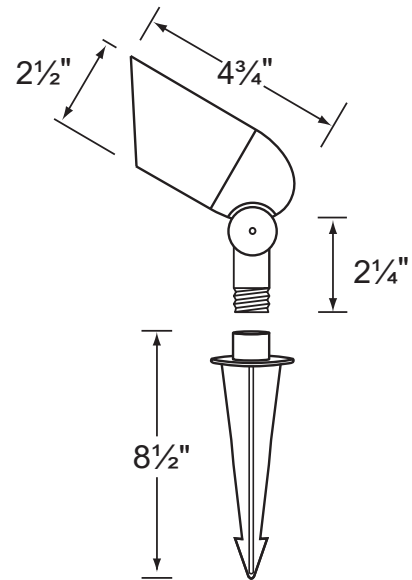

AVAILABLE LED LAMPS (Corona LED lamps have a five (5) year limited warranty against manufacturer's defects)

LAMP NUMBER	WATTS	BEAM		COLOR & TEMP.	RATED HOURS	HALOGEN EQUIVALENT
		SPREAD	LUMEN			
L-ED16-3W-SP	3.5	15° Spot	270	2700K	50,000	25 Watt
L-ED16-3W-FL	3.5	45° Flood	270	2700K	50,000	25 Watt
L-ED16-3W-WF	3.5	60° Wide Flood	270	2700K	50,000	25 Watt
L-ED16-5W-SP	5	15° Spot	350	2700K	50,000	40 Watt
L-ED16-5W-FL	5	45° Flood	350	2700K	50,000	40 Watt
L-ED16-5W-WF	5	60° Wide Flood	350	2700K	50,000	40 Watt
L-ED16-COB5W-SP	5	15° Spot	450	2700K	50,000	50 Watt
L-ED16-COB5W-FL	5	38° Flood	450	2700K	50,000	50 Watt
L-ED16-COB5W-WF	5	60° Wide Flood	450	2700K	50,000	50 Watt
L-ED16-COB5W-SP3K	5	15° Spot	470	3000K	50,000	50 Watt
L-ED16-COB5W-FL3K	5	38° Flood	470	3000K	50,000	50 Watt
L-ED16-COB5W-WF3K	5	60° Wide Flood	470	3000K	50,000	50 Watt

Single color MR-16 LED available in AMBER, BLUE, GREEN, PURPLE, RED and VIOLET

JOB INFORMATION

TYPE: DATE:

JOB NAME & ADDRESS:

PRODUCT #:

TOTAL QUANTITY:

LAMP TYPE & WATTAGE:

TRANSFORMER:

CONTRACTOR:

SPECIFIER:

• When ordering LED lamp with a fixture your part number should follow the format below:

• **CL** - **product #** - **lamp** - **wattage** - **lamp angle**

CL - 535B-SI - L-ED16 - 5W - FL

Example: CL-535B-SI-L-ED16-5W-FL

• Corona Lighting reserves the right to make any change and/or improvement to the design and construction of this fixture without further notification.