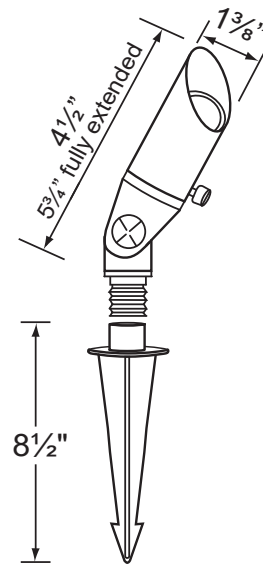

SPECIFICATION SHEET

PRODUCT # : CL-530B-GM

• Directional Light

• Brass

Fixture Specifications:

Housing: Corrosion resistant cast brass. Shroud is adjustable and extendable.

Finish: **GM- Gun Metal** Natural toning process. GM finish will vary due to artistic process. Also available in **AB- Antique Bronze**.

Lens: Clear and heat resistant tempered flat glass.

Socket: Top grade fixed ceramic bi-pin socket, with lamp retention clip to securely hold lamp in place.

Lamp: 12V MR-8, 20W max. Available in 2.5W LED or without lamp. See the Lamp Guide below for more information.

Wiring: Fixture is prewired with a 5-ft 18-2 SPT2-W direct burial cord. Wire connector sold separately. Universal connector (**CX-839**) and silicone filled wire nut (**CX-854**) are available from Corona Lighting.

Gasket: Silicone gasket for water tight sealing

Knuckle: Adjustable cast brass knuckle with thumb screw and 1/2" NPT threaded male hub on bottom.

Mounting Spike: Standard injection molded with 1/2" NPT threaded female hub.

Electrical Notes: A remote 12V transformer is required. Options are available from Corona Lighting. Voltage range for LED lamps are 9V-17V. Proper grease/lubricant is suggested on threaded parts during installation process.

Warranty: Limited lifetime warranty on fixture housing against manufacturer's defects.

AVAILABLE LED LAMPS (Corona LED lamps have a five (5) year limited warranty against manufacturer's defects)

LAMP NUMBER	WATTS	BEAM		COLOR & TEMP.	RATED HOURS	HALOGEN EQUIVALENT
		SPREAD	LUMEN			
L-ED8-2.5W	2.5	38° FL	180	2700K	50,000	20 Watt

JOB INFORMATION

TYPE: _____ DATE: _____

JOB NAME & ADDRESS: _____

PRODUCT #: _____

TOTAL QUANTITY: _____

LAMP TYPE & WATTAGE: _____

TRANSFORMER: _____

CONTRACTOR: _____

SPECIFIER: _____

• When ordering LED lamp with a fixture your part number should follow the format below:

• **CL** - **product #** - **lamp** - **wattage**

CL - 530B-GM - L-ED8 - 2.5W

Example: CL-530B-GM-L-ED8-2.5W

• Corona Lighting reserves the right to make any change and/or improvement to the design and construction of this fixture without further notification.