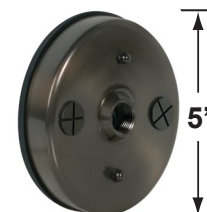

CX-718B-GM