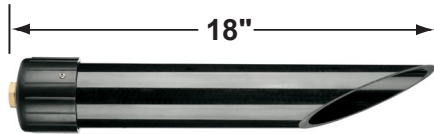

PRODUCT # : CL-530B-GM

• Directional Light

• Brass

Mounting Pedestals

- CX-601-BK 1" PVC Mounting Pedestal, 1/2" NPT, **Black**
- CX-601-VG 1" PVC Mounting Pedestal, 1/2" NPT, **Verde Green**
- CX-603-BK 3" PVC Mounting Pedestal, 1/2" NPT Female Brass Hub on top, **Black**
- CX-603-VG 3" PVC Mounting Pedestal, 1/2" NPT Female Brass Hub on top, **Verde Green**

CX-603-BK