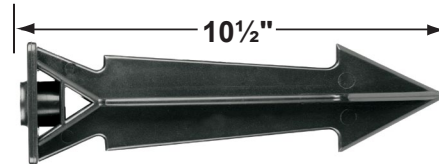

Ground Spikes

- CX-642-BK 8.5" ABS Spike, 1/2" NPT, **Black**
- CX-642-BZ 8.5" ABS Spike, 1/2" NPT, **Bronze**
- CX-643-BZ 8.5" ABS Spike, 1/2" NPT, **Bronze**

CX-647-BK

- CX-646-BK 8" ABS Spike, 1/2" NPT, **Black**
- CX-646-BR 8" ABS Spike, 1/2" NPT, **Natural Brass**
- CX-646-SS 8" ABS Spike, 1/2" NPT, **Stainless Steel**
- CX-647-BK 10.5" Heavy Duty ABS Spike, 1/2" NPT, **Black**

Mounting Risers

- CX-682B-GM 6" Brass Riser, 1/2" NPT Male/Female, **Gun Metal**
- CX-683B-GM 12" Brass Riser, 1/2" NPT Male/Female, **Gun Metal**
- CX-684B-GM 18" Brass Riser, 1/2" NPT Male/Female, **Gun Metal**
- CX-685B-GM 24" Brass Riser, 1/2" NPT Male/Female, **Gun Metal**

Mounting Canopies

- CX-705B-GM Brass Flat Canopy, 1/2" NPT, **Gun Metal**
- CX-709B-GM Brass Raised Canopy, 1/2" NPT, **Gun Metal**
- CX-718B-GM 5" Brass Canopy, 3-Hole 1/2" NPT, **Gun Metal**
- CX-719B-GM Brass Tree Mounting Bracket, 1/2" NPT, **Gun Metal**
- CX-720-BR Brass Tree mount Canopy with 9" Rubber Strap stretches to 14, **Natural Brass**
- CX-721-BR Brass Tree mount Canopy with 15" Rubber Strap stretches to 22", **Natural Brass**
- CX-722-BR Brass Tree mount Canopy with 22" Rubber Strap stretches to 33", **Natural Brass**
- CX-723-BR Brass Tree mount Canopy with 31" Rubber Strap stretches to 45", **Natural Brass**