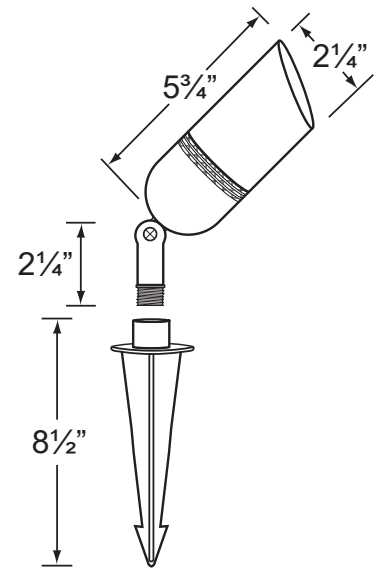

AVAILABLE LED LAMPS (Corona LED lamps have a five (5) year limited warranty against manufacturer's defects)

LAMP NUMBER	WATTS	BEAM		COLOR & TEMP.	RATED HOURS	HALOGEN EQUIVALENT
		SPREAD	LUMEN			
L-ED16-3W-SP	3.5	15° Spot	270	2700K	50,000	25 Watt
L-ED16-3W-FL	3.5	45° Flood	270	2700K	50,000	25 Watt
L-ED16-3W-WF	3.5	60° Wide Flood	270	2700K	50,000	25 Watt
L-ED16-5W-SP	5	15° Spot	350	2700K	50,000	40 Watt
L-ED16-5W-FL	5	45° Flood	350	2700K	50,000	40 Watt
L-ED16-5W-WF	5	60° Wide Flood	350	2700K	50,000	40 Watt
L-ED16-COB5W-SP	5	15° Spot	450	2700K	50,000	50 Watt
L-ED16-COB5W-FL	5	38° Flood	450	2700K	50,000	50 Watt
L-ED16-COB5W-WF	5	60° Wide Flood	450	2700K	50,000	50 Watt
L-ED16-COB5W-SP3K	5	15° Spot	470	3000K	50,000	50 Watt
L-ED16-COB5W-FL3K	5	38° Flood	470	3000K	50,000	50 Watt
L-ED16-COB5W-WF3K	5	60° Wide Flood	470	3000K	50,000	50 Watt

For more additional Lamps, and accessories visit Coronalighting.com

JOB INFORMATION

TYPE: _____ DATE: _____

JOB NAME & ADDRESS: _____

PRODUCT #: _____

TOTAL QUANTITY: _____

LAMP TYPE & WATTAGE: _____

TRANSFORMER: _____

CONTRACTOR: _____

SPECIFIER: _____

• When ordering LED lamp with a fixture your part number should follow the format below:

• **CL** - **product #** - **lamp** - **wattage** - **lamp angle**

CL - 529B-AB - L-ED16 - 5W - FL

Example: CL-529B-AB-L-ED16-5W-FL

• Corona Lighting reserves the right to make any change and/or improvement to the design and construction of this fixture without further notification.