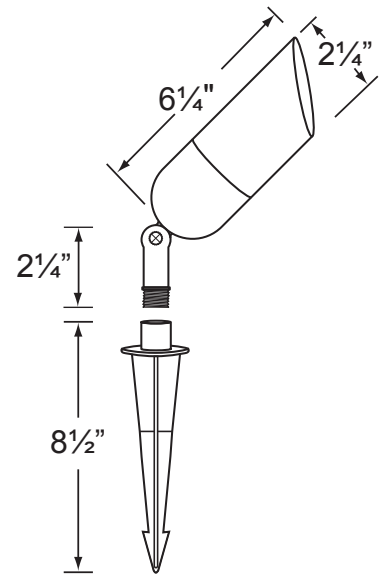

AVAILABLE LED LAMPS (Corona LED lamps have a five (5) year limited warranty against manufacturer's defects)

LAMP NUMBER	WATTS	BEAM		COLOR & TEMP.	RATED HOURS	HALOGEN EQUIVALENT
		SPREAD	LUMEN			
L-ED16-COB5W-SP	5	15° Spot	450	2700K	50,000	50 Watt
L-ED16-COB5W-FL	5	38° Flood	450	2700K	50,000	50 Watt
L-ED16-COB5W-WF	5	60° Wide Flood	450	2700K	50,000	50 Watt
L-ED16-COB5W-SP3K	5	15° Spot	470	3000K	50,000	50 Watt
L-ED16-COB5W-FL3K	5	38° Flood	470	3000K	50,000	50 Watt
L-ED16-COB5W-WF3K	5	60° Wide Flood	470	3000K	50,000	50 Watt
L-ED16-3W-SP	3.5	15° Spot	270	2700K	50,000	25 Watt
L-ED16-3W-FL	3.5	45° Flood	270	2700K	50,000	25 Watt
L-ED16-3W-WF	3.5	60° Wide Flood	270	2700K	50,000	25 Watt
L-ED16-5W-SP	5	15° Spot	350	2700K	50,000	40 Watt
L-ED16-5W-FL	5	45° Flood	350	2700K	50,000	40 Watt
L-ED16-5W-WF	5	60° Wide Flood	350	2700K	50,000	40 Watt

For more additional Lamps, and accessories visit Coronalighting.com

JOB INFORMATION

TYPE: _____ DATE: _____

JOB NAME & ADDRESS: _____

PRODUCT #:

TOTAL QUANTITY:

LAMP TYPE & WATTAGE:

TRANSFORMER:

CONTRACTOR:

SPECIFIER:

• When ordering LED lamp with a fixture your part number should follow the format below:

• CL - product # - lamp - wattage - lamp angle

CL - 528B-BR - L-ED16 - 5W - FL

Example: CL-528B-BR-L-ED16-5W-FL

• Corona Lighting reserves the right to make any change and/or improvement to the design and construction of this fixture without further notification.