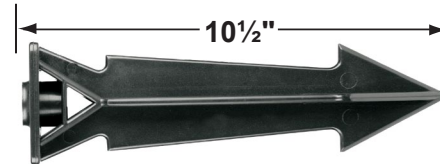

Ground Spikes

- CX-642-BK 8.5" ABS Spike, 1/2" NPT, **Black**
- CX-642-BZ 8.5" ABS Spike, 1/2" NPT, **Bronze**
- CX-643-BZ 8.5" ABS Spike, 1/2" NPT, **Bronze**

CX-647-BK