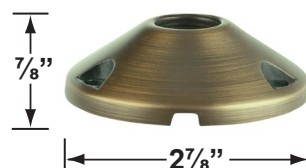

CX-705B-AB