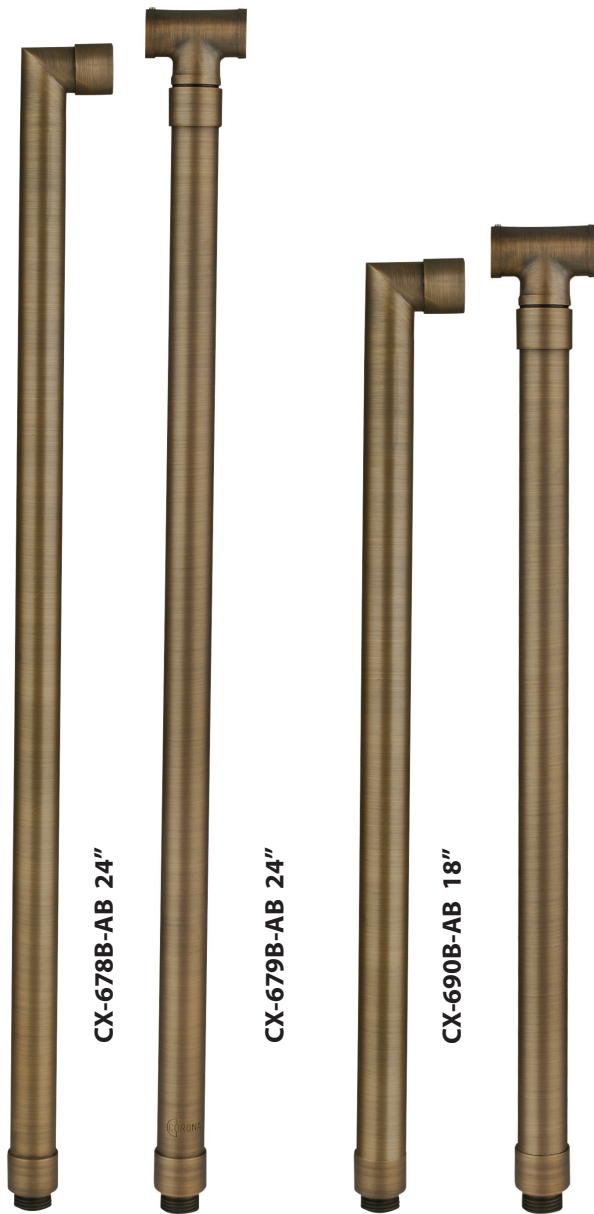

ACCESSORIES SHEET

PRODUCT # : CL-528B-AB

•Directional Lights

•Cast Brass

Mounting Posts For Sign Light & Path Light Applications

- CX-678B-AB 24" Brass Single Head Post, **Antique Bronze**
- CX-679B-AB 24" Brass Double Head Post, **Antique Bronze**
- CX-690B-AB 18" Brass Single Head Post, **Antique Bronze**
- CX-693B-AB 18" Brass Double Head Post, **Antique Bronze**

•CX-718B-AB (Mounting Canopies pg 2) is required for sign light installation.