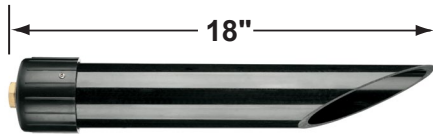

PRODUCT # : CL-528B-AB

•Directional Lights

•Cast Brass

Mounting Pedestals

- CX-601-BK 1" PVC Mounting Pedestal, 1/2" NPT, **Black**
- CX-601-VG 1" PVC Mounting Pedestal, 1/2" NPT, **Verde Green**
- CX-603-BK 3" PVC Mounting Pedestal, 1/2" NPT Female Brass Hub on top, **Black**
- CX-603-VG 3" PVC Mounting Pedestal, 1/2" NPT Female Brass Hub on top, **Verde Green**

CX-603-BK