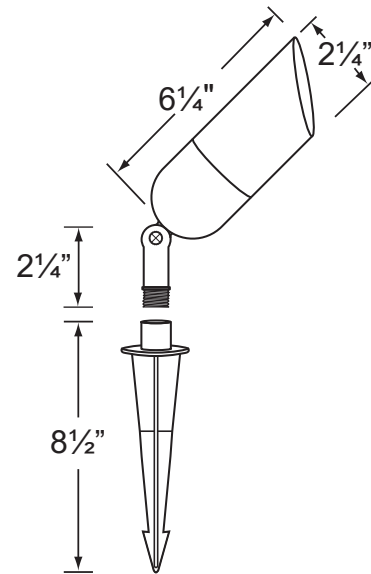

AVAILABLE LED LAMPS (Corona LED lamps have a five (5) year limited warranty against manufacturer's defects)

LAMP NUMBER	WATTS	BEAM		COLOR & TEMP.	RATED HOURS	HALOGEN EQUIVALENT
		SPREAD	LUMEN			
L-ED16-3W-SP	3.5	15° Spot	270	2700K	50,000	25 Watt
L-ED16-3W-FL	3.5	45° Flood	270	2700K	50,000	25 Watt
L-ED16-3W-WF	3.5	60° Wide Flood	270	2700K	50,000	25 Watt
L-ED16-5W-SP	5	15° Spot	350	2700K	50,000	40 Watt
L-ED16-5W-FL	5	45° Flood	350	2700K	50,000	40 Watt
L-ED16-5W-WF	5	60° Wide Flood	350	2700K	50,000	40 Watt
L-ED16-COB5W-SP	5	15° Spot	450	2700K	50,000	50 Watt
L-ED16-COB5W-FL	5	38° Flood	450	2700K	50,000	50 Watt
L-ED16-COB5W-WF	5	60° Wide Flood	450	2700K	50,000	50 Watt
L-ED16-COB5W-SP3K	5	15° Spot	470	3000K	50,000	50 Watt
L-ED16-COB5W-FL3K	5	38° Flood	470	3000K	50,000	50 Watt
L-ED16-COB5W-WF3K	5	60° Wide Flood	470	3000K	50,000	50 Watt

Single color MR-16 LED available in AMBER, BLUE, GREEN, PURPLE, RED and VIOLETghting.com

JOB INFORMATION

TYPE: _____ DATE: _____

JOB NAME & ADDRESS: _____

PRODUCT #: _____

TOTAL QUANTITY: _____

LAMP TYPE & WATTAGE: _____

TRANSFORMER: _____

CONTRACTOR: _____

SPECIFIER: _____

• When ordering LED lamp with a fixture your part number should follow the format below:

• CL - product # - lamp - wattage - lamp angle

CL - 528B-AB - L-ED16 - 5W - FL

Example: CL-528B-AB-L-ED16-5W-FL

• Corona Lighting reserves the right to make any change and/or improvement to the design and construction of this fixture without further notification.