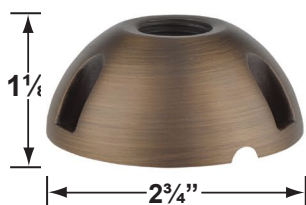

CX-709B-AB