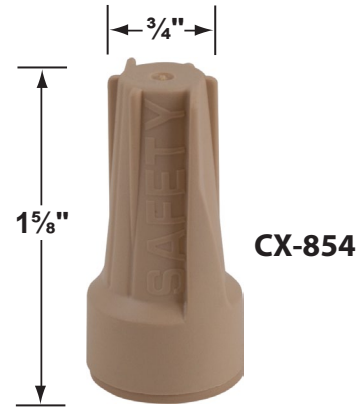

SPECIFICATION SHEET

PRODUCT # : CL-528B-AB

• Directional Lights

• Cast Brass

Fixture Specifications:

Housing & Shroud: Corrosion Resistant Cast Brass.

Finish: **AB- Antique Bronze.** Natural toning process. AB finish will vary due to artistic process. Also available in **GM- Gun Metal Finish**

CX-719B-AB

CX-709B-AB

CX-705B-AB

CX-718B-AB

ACCESSORIES SHEET

PRODUCT # : CL-528B-AB

•Directional Lights

•Cast Brass

Mounting Posts For Sign Light & Path Light Applications

- CX-678B-AB 24" Brass Single Head Post, **Antique Bronze**
- CX-679B-AB 24" Brass Double Head Post, **Antique Bronze**
- CX-690B-AB 18" Brass Single Head Post, **Antique Bronze**
- CX-693B-AB 18" Brass Double Head Post, **Antique Bronze**

•CX-718B-AB (Mounting Canopies pg 2) is required for sign light installation.

Cable Connectors

- CX-854 Direct Burial Silicone Filled Wire Nut, **Tan**
- CX-858 Speedy Cable Connector, Supply Cable up to 10-2, **Black**
- CX-839 Universal cable connector, Supply cable up to 8-2, one/Pack **Black**