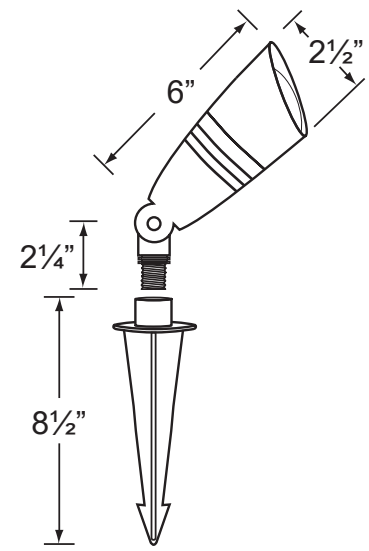

AVAILABLE LED LAMPS (Corona LED lamps have a five (5) year limited warranty against manufacturer's defects)

LAMP NUMBER	WATTS	BEAM		COLOR & TEMP.	RATED HOURS	HALOGEN EQUIVALENT
		SPREAD	LUMEN			
L-ED16-COB5W-SP	5	15° Spot	450	2700K	50,000	50 Watt
L-ED16-COB5W-FL	5	38° Flood	450	2700K	50,000	50 Watt
L-ED16-COB5W-WF	5	60° Wide Flood	450	2700K	50,000	50 Watt
L-ED16-COB5W-SP3K	5	15° Spot	470	3000K	50,000	50 Watt
L-ED16-COB5W-FL3K	5	38° Flood	470	3000K	50,000	50 Watt
L-ED16-COB5W-WF3K	5	60° Wide Flood	470	3000K	50,000	50 Watt
L-ED16-3W-SP	3.5	15° Spot	270	2700K	50,000	25 Watt
L-ED16-3W-FL	3.5	45° Flood	270	2700K	50,000	25 Watt
L-ED16-3W-WF	3.5	60° Wide Flood	270	2700K	50,000	25 Watt
L-ED16-5W-SP	5	15° Spot	350	2700K	50,000	40 Watt
L-ED16-5W-FL	5	45° Flood	350	2700K	50,000	40 Watt
L-ED16-5W-WF	5	60° Wide Flood	350	2700K	50,000	40 Watt

For more additional Lamps, and accessories visit Coronalighting.com

JOB INFORMATION

TYPE: _____ DATE: _____

JOB NAME & ADDRESS: _____

PRODUCT #: _____

TOTAL QUANTITY: _____

LAMP TYPE & WATTAGE: _____

TRANSFORMER: _____

CONTRACTOR: _____

SPECIFIER: _____

• When ordering LED lamp with a fixture your part number should follow the format below:

• CL - product # - lamp - wattage - lamp angle
CL - 525B-BR - L-ED16 - 5W - FL

Example: CL-525B-BR-L-ED16-5W-FL

• Corona Lighting reserves the right to make any change and/or improvement to the design and construction of this fixture without further notification.