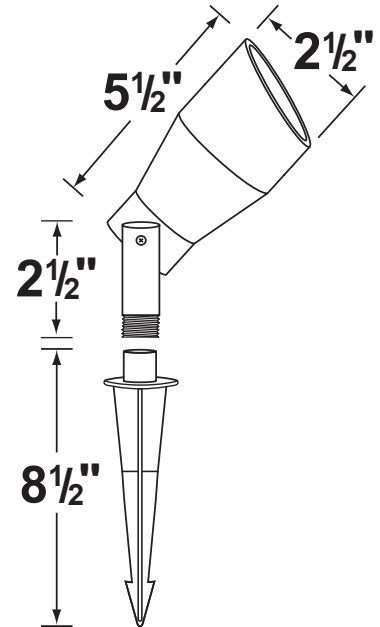

AVAILABLE LED LAMPS (Corona LED lamps have a five (5) year limited warranty against manufacturer's defects)

LAMP NUMBER	WATTS	BEAM		COLOR & TEMP.	RATED HOURS	HALOGEN EQUIVALENT
		SPREAD	LUMEN			
L-ED16-COB5W-SP	5	15° Spot	450	2700K	50,000	50 Watt
L-ED16-COB5W-FL	5	38° Flood	450	2700K	50,000	50 Watt
L-ED16-COB5W-WF	5	60° Wide Flood	450	2700K	50,000	50 Watt
L-ED16-COB5W-SP3K	5	15° Spot	470	3000K	50,000	50 Watt
L-ED16-COB5W-FL3K	5	38° Flood	470	3000K	50,000	50 Watt
L-ED16-COB5W-WF3K	5	60° Wide Flood	470	3000K	50,000	50 Watt
L-ED16-3W-SP	3.5	15° Spot	270	2700K	50,000	25 Watt
L-ED16-3W-FL	3.5	45° Flood	270	2700K	50,000	25 Watt
L-ED16-3W-WF	3.5	60° Wide Flood	270	2700K	50,000	25 Watt
L-ED16-5W-SP	5	15° Spot	350	2700K	50,000	40 Watt
L-ED16-5W-FL	5	45° Flood	350	2700K	50,000	40 Watt
L-ED16-5W-WF	5	60° Wide Flood	350	2700K	50,000	40 Watt

For more additional Lamps, and accessories visit Coronalighting.com

JOB INFORMATION

TYPE: _____ DATE: _____
JOB NAME & ADDRESS: _____
PRODUCT #: _____
TOTAL QUANTITY: _____
LAMP TYPE & WATTAGE: _____
TRANSFORMER: _____
CONTRACTOR: _____
SPECIFIER: _____

• When ordering LED lamp with a fixture your part number should follow the format below:

• CL - product # - lamp - wattage - lamp angle
CL - 524-BR - L-ED16 - 5W - FL

Example: CL-524-BR-L-ED16-5W-FL

• Corona Lighting reserves the right to make any change and/or improvement to the design and construction of this fixture without further notification.